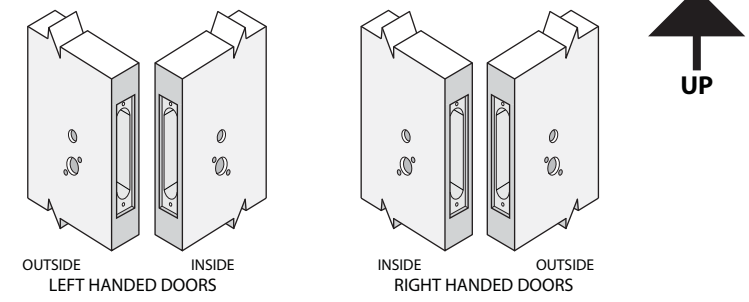

DOOR PREPARATION CHART						
ITEM NO.	OUTSIDE			INSIDE		
	CYLINDER HOLE A	THUMBTURN HOLE B	LEVER HOLE C	CYLINDER HOLE A	THUMBTURN HOLE B	LEVER HOLE C
NM8445		●	●		●	●
● Indicates positions that needs to be drilled.						

	ITEM NO.	DESCRIPTION	ANSI	SCALE	UNIT	VERSION
	NM8445	Mortise Lockset Privacy with Deadbolt, Coin Turn Outside and "OCCUPIED" Indicator	A156.13 Grade 1	not to scale PAGE 1 OF 1	inches	ver. 2.0 rev. 02/15 BY: adg