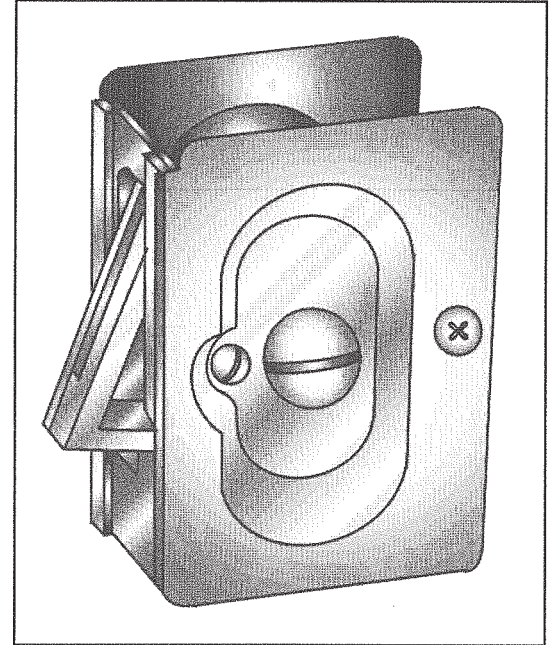

## Heavy Duty Solid Brass Privacy Sliding Door

- ⊙ Heavy Duty
- ⊙ Privacy sliding door lock function
- ⊙ Door prep: 2-7/8" (L) x 1-3/4" (W)
- ⊙ Easy installation onto pocket-type interior doors with just a simple cut in door edge
- ⊙ Adjust from 1-3/8" to 1-3/4" thick doors
- ⊙ Architectural finishes available