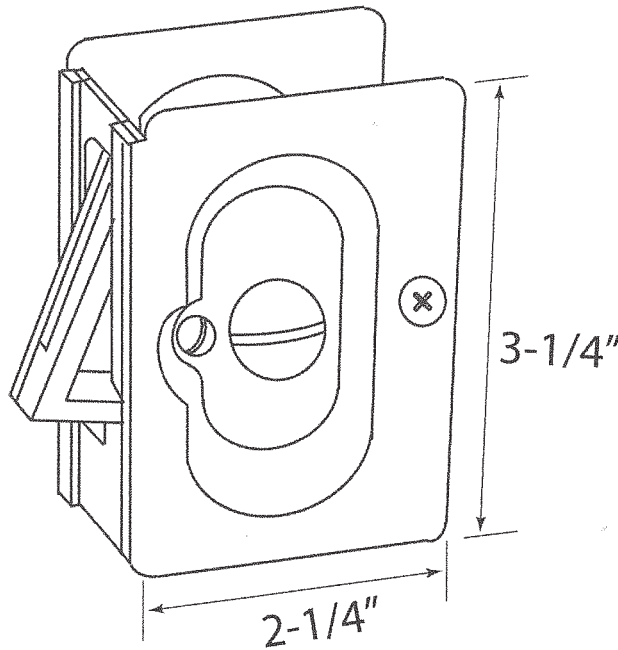

## Heavy Duty Solid Brass Privacy Sliding Door

- ⊙ Heavy Duty
- ⊙ Privacy sliding door lock function
- ⊙ Door prep: 2-7/8" (L) x 1-3/4" (W)
- ⊙ Easy installation onto pocket-type interior doors with just a simple cut in door edge
- ⊙ Adjust from 1-3/8" to 1-3/4" thick doors
- ⊙ Architectural finishes available