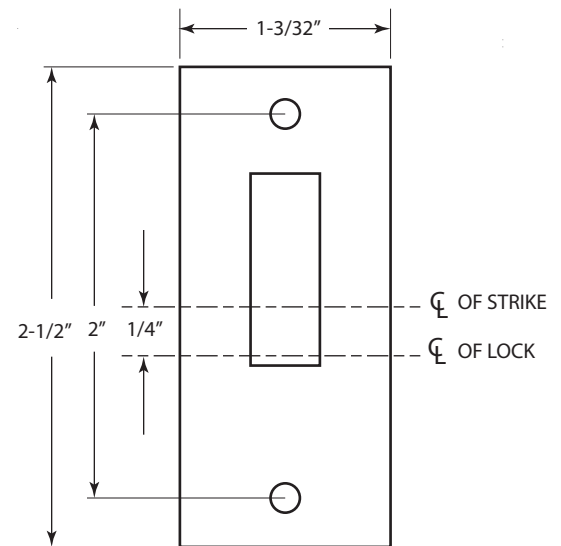

## Heavy Duty Solid Brass Privacy Sliding Door

- ⊙ Heavy Duty
- ⊙ Privacy sliding door lock function
- ⊙ Door prep: 2-7/8" (L) x 1-3/4" (W)
- ⊙ Easy installation onto pocket-type interior doors with just a simple cut in door edge
- ⊙ Adjust from 1-3/8" to 1-3/4" thick doors
- ⊙ Architectural finishes available