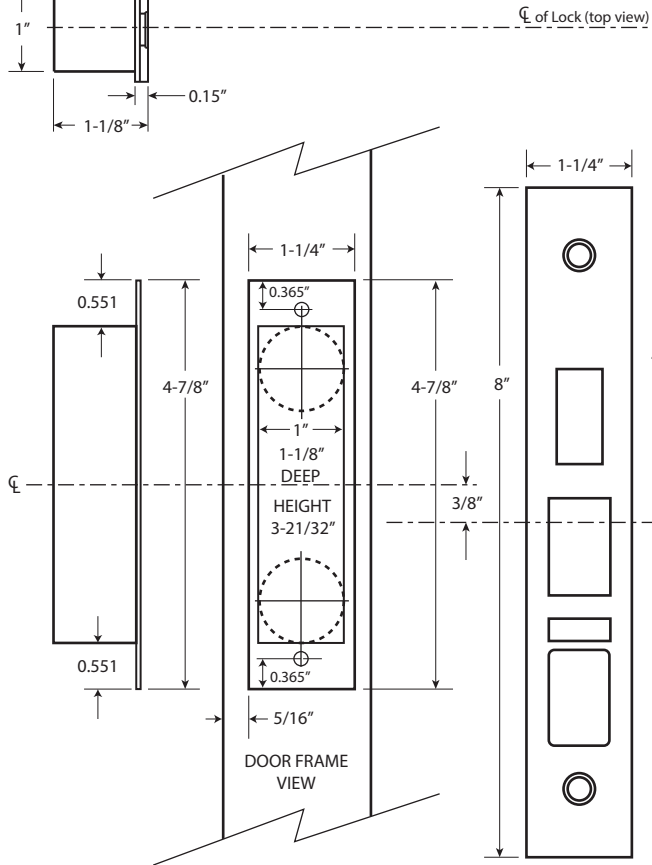

MORTISE LOCK  
INSTALLATION TEMPLATE

DOOR PREPARATION CHART

ITEM NO.	OUTSIDE			INSIDE		
	CYLINDER HOLE (A)	THUMBTURN HOLE (B)	LEVER HOLE (C)	CYLINDER HOLE (A)	THUMBTURN HOLE (B)	LEVER HOLE (C)
NM8495	●	●	●	●	●	●

● Indicates positions that needs to be drilled.

6605 Flotilla St.  
City of Commerce  
CA 90040 USA  
Tel: (323) 888-6601  
FAX: (323) 888-6699  
Website: cal-royal.com  
Email: sales@cal-royal.com

ITEM NO.	DESCRIPTION	ANSI	SCALE	UNIT	VERSION
NM8495	Mortise Lockset Privacy with "OCCUPIED" Indicator	A156.13 Grade 1	not to scale	inches	ver. 1.0 rev. 03/14
			PAGE 1 OF 1		BY: bteves/adg