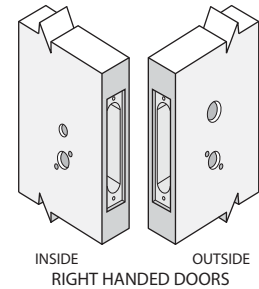

MORTISE LOCK  
INSTALLATION TEMPLATE

DOOR PREPARATION CHART

ITEM NO.	OUTSIDE			INSIDE		
	CYLINDER HOLE (A)	THUMBTURN HOLE (B)	LEVER HOLE (C)	CYLINDER HOLE (A)	THUMBTURN HOLE (B)	LEVER HOLE (C)
NM8495	●	●	●	●	●	●

● Indicates positions that needs to be drilled.

6605 Flotilla St.  
City of Commerce  
CA 90040 USA  
Tel: (323) 888-6601  
FAX: (323) 888-6699  
Website: cal-royal.com  
Email: sales@cal-royal.com

ITEM NO.	DESCRIPTION	ANSI	SCALE	UNIT	VERSION
NM8495	Mortise Lockset Privacy with "OCCUPIED" Indicator	A156.13 Grade 1	not to scale	inches	ver. 1.0 rev. 03/14
			PAGE 1 OF 1		BY: bteves/adg