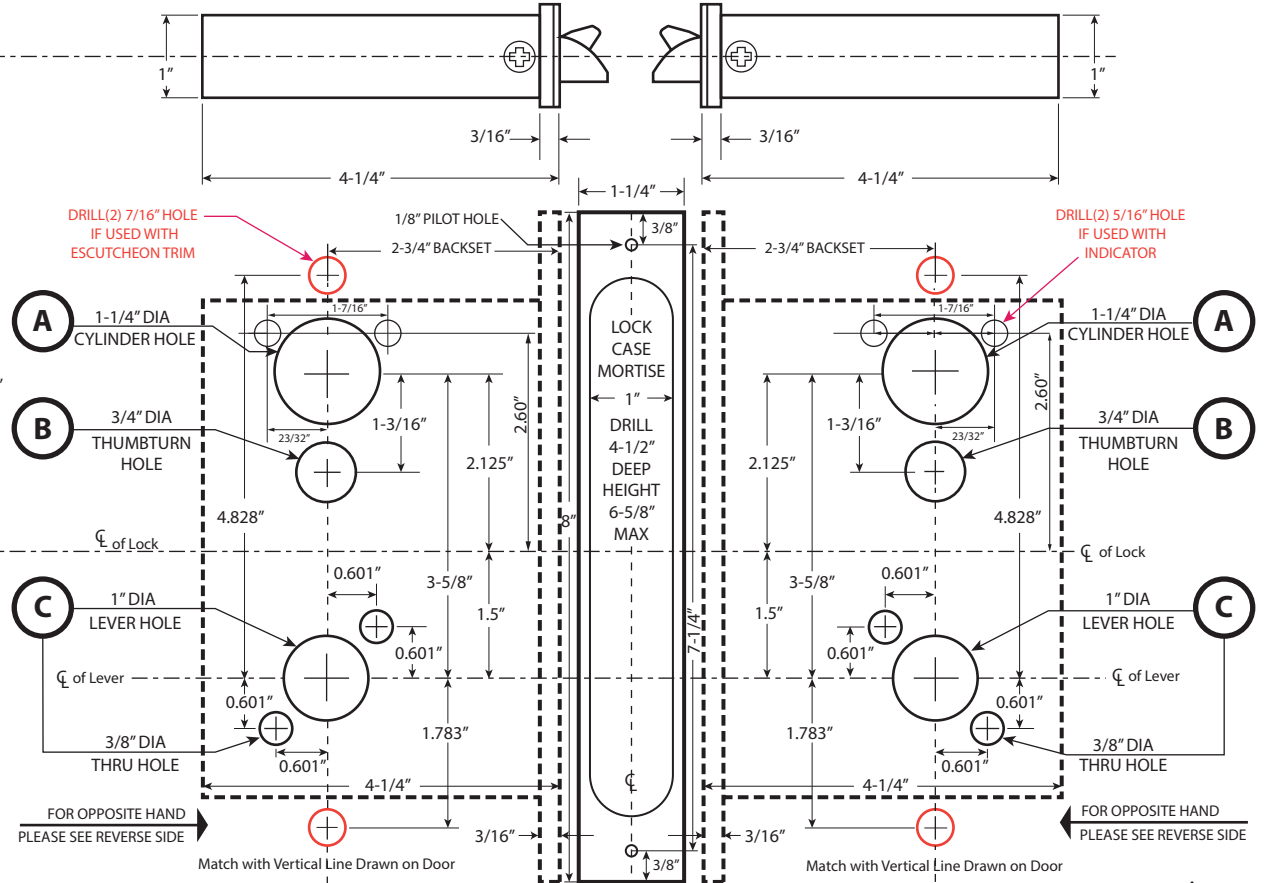

MORTISE LOCK  
INSTALLATION TEMPLATE

DOOR PREPARATION CHART

ITEM NO.	OUTSIDE			INSIDE		
	CYLINDER HOLE (A)	THUMBTURN HOLE (B)	LEVER HOLE (C)	CYLINDER HOLE (A)	THUMBTURN HOLE (B)	LEVER HOLE (C)
NM8495	●	●	●	●	●	●

● Indicates positions that needs to be drilled.

6605 Flotilla St.  
City of Commerce  
CA 90040 USA  
Tel: (323) 888-6601  
FAX: (323) 888-6699  
Website: cal-royal.com  
Email: sales@cal-royal.com

ITEM NO.	DESCRIPTION	ANSI	SCALE	UNIT	VERSION
NM8495	Mortise Lockset Privacy with "OCCUPIED" Indicator	A156.13 Grade 1	not to scale	inches	ver. 1.0 rev. 03/14
			PAGE 1 OF 1		BY: bteves/adg