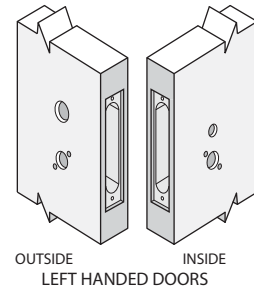

MORTISE LOCK  
INSTALLATION TEMPLATE

DOOR PREPARATION CHART

ITEM NO.	OUTSIDE			INSIDE		
	CYLINDER HOLE (A)	THUMBTURN HOLE (B)	LEVER HOLE (C)	CYLINDER HOLE (A)	THUMBTURN HOLE (B)	LEVER HOLE (C)
NM8495	●	●	●	●	●	●

● Indicates positions that needs to be drilled.

6605 Flotilla St.  
City of Commerce  
CA 90040 USA  
Tel: (323) 888-6601  
FAX: (323) 888-6699  
Website: cal-royal.com  
Email: sales@cal-royal.com

ITEM NO.	DESCRIPTION	ANSI	SCALE	UNIT	VERSION
NM8495	Mortise Lockset Privacy with "OCCUPIED" Indicator	A156.13 Grade 1	not to scale	inches	ver. 1.0 rev. 03/14
			PAGE 1 OF 1		BY: bteves/adg