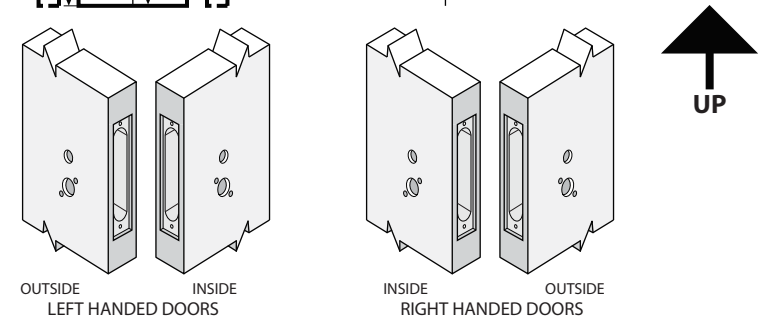

DOOR PREPARATION CHART						
ITEM NO.	OUTSIDE			INSIDE		
	CYLINDER HOLE (A)	THUMBTURN HOLE (B)	LEVER HOLE (C)	CYLINDER HOLE (A)	THUMBTURN HOLE (B)	LEVER HOLE (C)
NM8040		●	●		●	●

● Indicates positions that needs to be drilled.