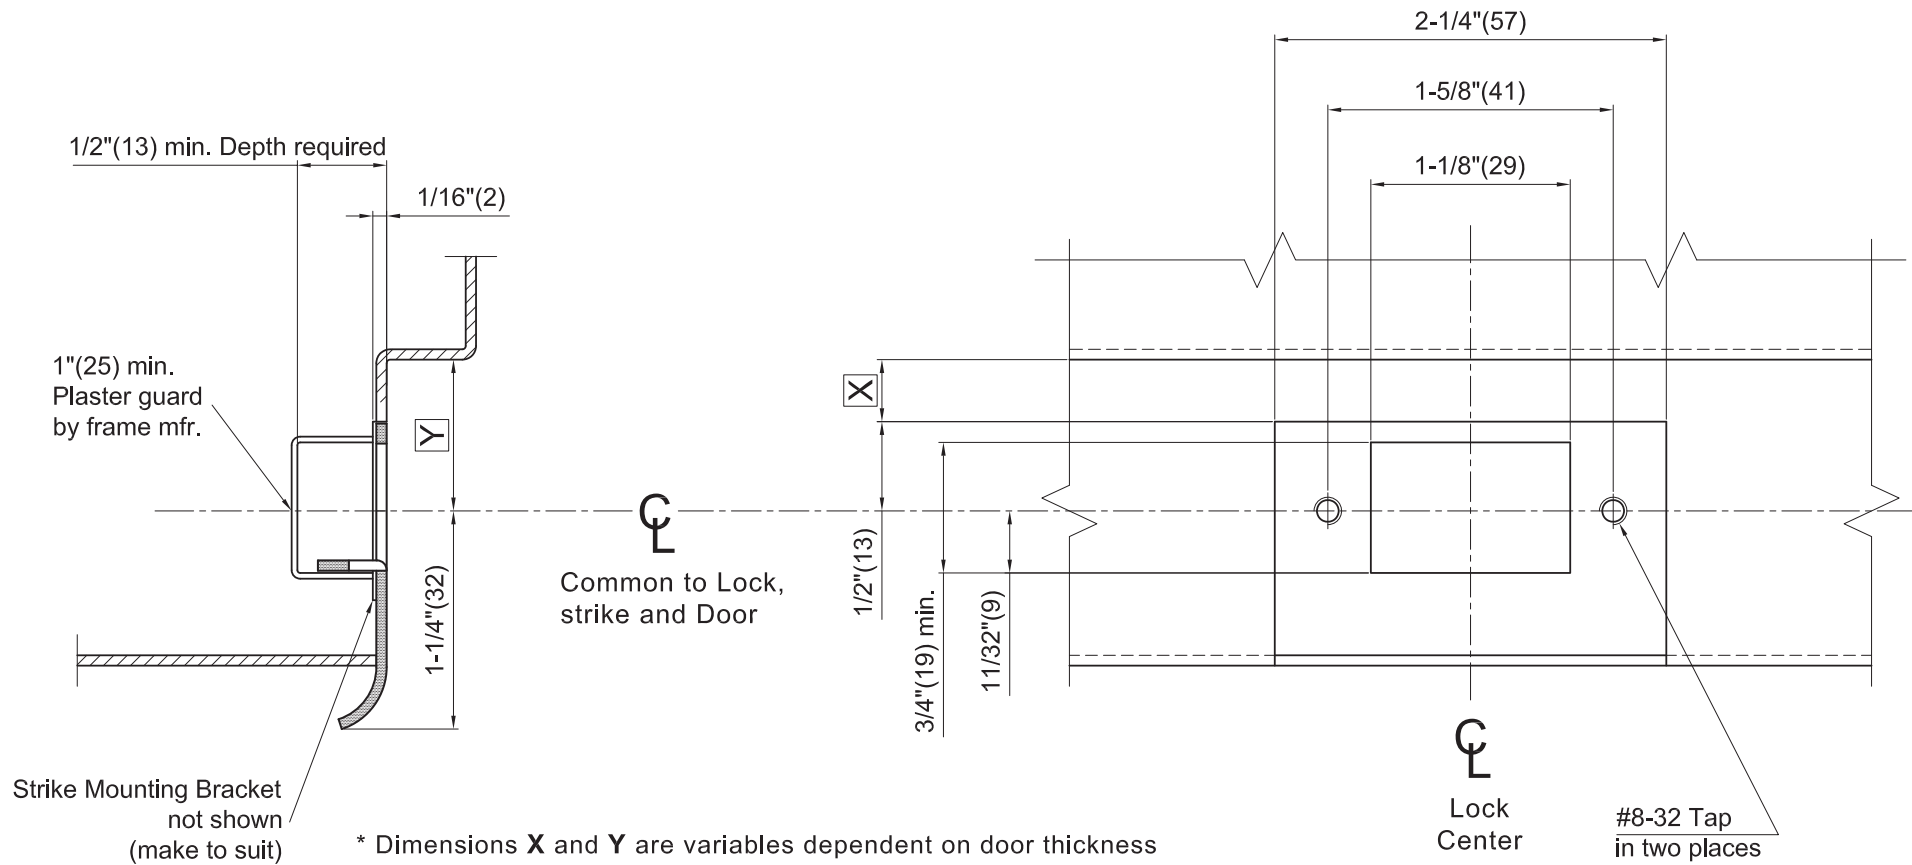

**NOT TO SCALE**

All dimensions are given in inches(mm). Dimensions shown in parentheses ( ) are in millimeters.

<p><b>Door Type :</b> Metal</p> <p><b>Style :</b> Full Lip, Square Corner</p> <p><b>Standard for :</b></p> <p><b>Optional for :</b> SL, XP, SG, BA - Series</p>	<p><b>Full Lip-Strike</b></p> <p><b>Cylindrical Locks</b></p> <p><b>Metal Door Frame Preparation</b></p>	<p><b>CAL-ROYAL</b></p> <p>PRODUCTS, INC.</p> <p>Website: cal-royal.com • Email: sales@cal-royal.com</p> <p>Template Number</p>
---	--	---