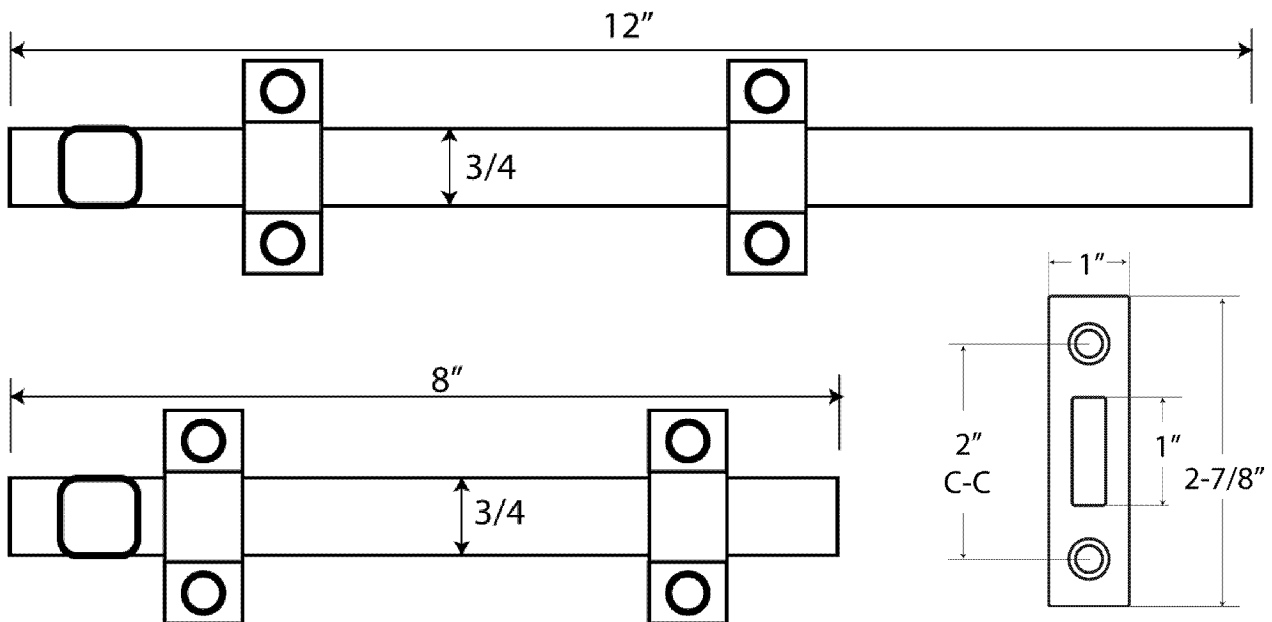

- ⊙ Offers tamper-resistant mounting.
- ⊙ Can be used for both in-swinging and out-swinging doors
- ⊙ Available with both mortise and universal strikes
- ⊙ Conforms to ANSI/BHMA A156.16, L84161
- ⊙ Finish: US26D

ITEM #	LENGTH	PROJECTION	THROW
ESBUL12	12"	1-1/4"	1"
ESBUL50	8"	1-5/16"	1-3/16"