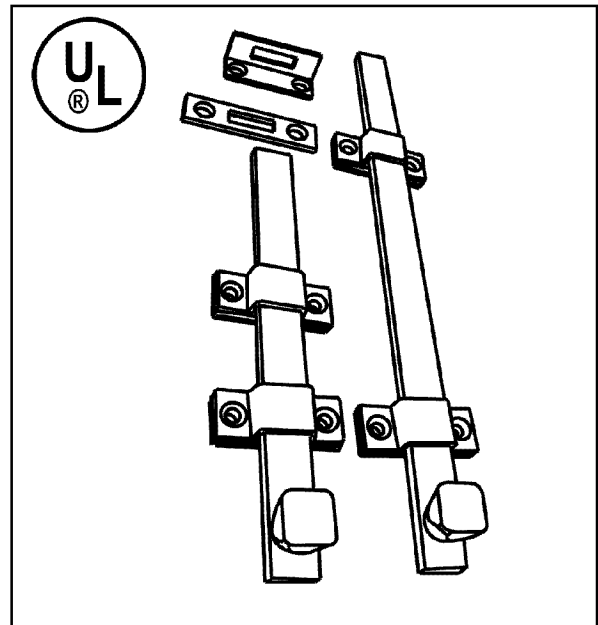

## Heavy Duty Surface Bolts

Specially designed for use on double doors, this heavy duty surface bolt has precision guides and allows one door to stay inactive while the other is active. Perfect for use on French patio doors, as well as study or library doors.

- ⊙ Offers tamper-resistant mounting.
- ⊙ Can be used for both in-swinging and out-swinging doors
- ⊙ Available with both mortise and universal strikes
- ⊙ Conforms to ANSI/BHMA A156.16, L84161
- ⊙ Finish: US26D

ITEM #	LENGTH	PROJECTION	THROW
ESBUL12	12"	1-1/4"	1"
ESBUL50	8"	1-5/16"	1-3/16"