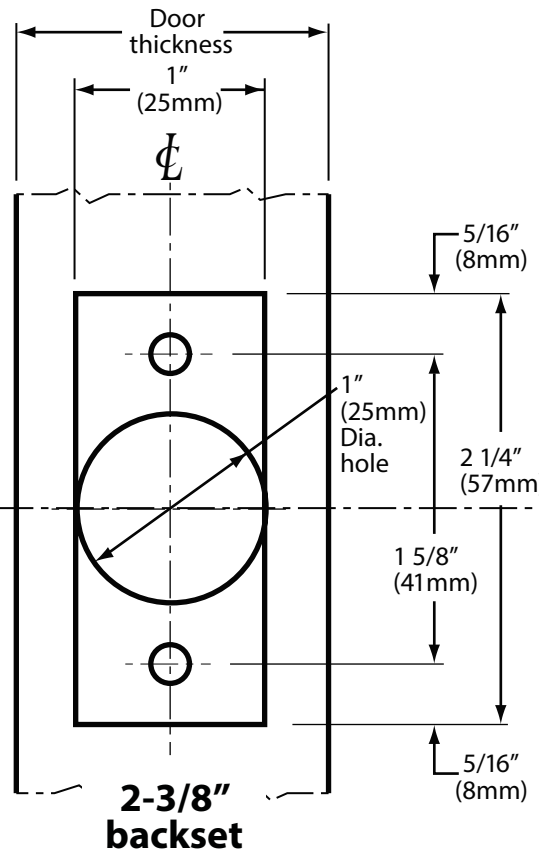

Standard Packaging:  
 2-3/4" backset ;  
 1-1/8" x 2-1/4" faceplate

Optional  
 2-3/8" backset;  
 1" x 2-1/4" faceplate

LEFT HANDED DOORS  
 OUTSIDE INSIDE

RIGHT HANDED DOORS  
 INSIDE OUTSIDE

6605 Flotilla St.  
 City of Commerce  
 CA 90040 USA  
 Tel: (323) 888-6601  
 FAX: (323) 888-6699  
 Website: cal-royal.com  
 Email: sales@cal-royal.com

ITEM NO.	DESCRIPTION	ANSI	SCALE	UNIT	VERSION
<b>CRB800</b>	SINGLE CYLINDER HEAVY DUTY DEADBOLT	A156.5 Grade 1	1 : 1	inches (mm)	ver. 2.0 rev. 11/14
			PAGE 1 OF 1		<b>BY:</b> bteves/adg