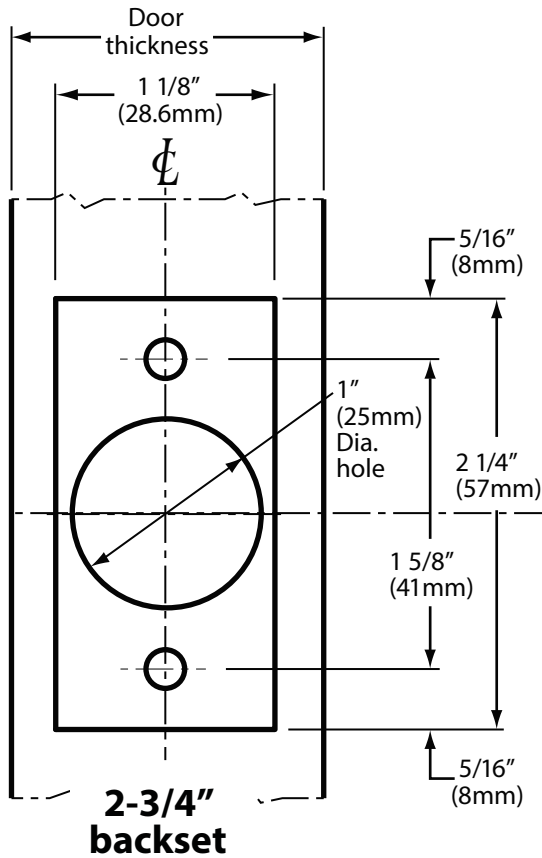

Standard Packaging:  
 2-3/4" backset ;  
 1-1/8" x 2-1/4" faceplate

Optional  
 2-3/8" backset;  
 1" x 2-1/4" faceplate

LEFT HANDED DOORS  
 OUTSIDE INSIDE

RIGHT HANDED DOORS  
 INSIDE OUTSIDE

6605 Flotilla St.  
 City of Commerce  
 CA 90040 USA  
 Tel: (323) 888-6601  
 FAX: (323) 888-6699  
 Website: cal-royal.com  
 Email: sales@cal-royal.com

ITEM NO.	DESCRIPTION	ANSI	SCALE	UNIT	VERSION
<b>CRB800</b>	SINGLE CYLINDER HEAVY DUTY DEADBOLT	A156.5 Grade 1	1 : 1	inches (mm)	ver. 2.0 rev. 11/14
			PAGE 1 OF 1		<b>BY:</b> bteves/adg