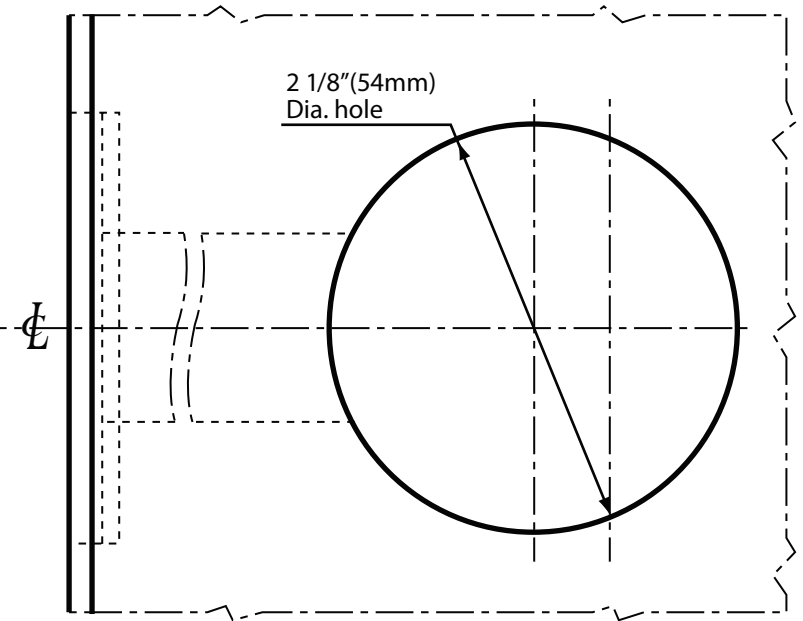

Standard Packaging:  
 2-3/4" backset ;  
 1-1/8" x 2-1/4" faceplate

Optional  
 2-3/8" backset;  
 1" x 2-1/4" faceplate

LEFT HANDED DOORS  
 OUTSIDE INSIDE

RIGHT HANDED DOORS  
 INSIDE OUTSIDE

6605 Flotilla St.  
 City of Commerce  
 CA 90040 USA  
 Tel: (323) 888-6601  
 FAX: (323) 888-6699  
 Website: cal-royal.com  
 Email: sales@cal-royal.com

ITEM NO.	DESCRIPTION	ANSI	SCALE	UNIT	VERSION
<b>CRB800</b>	SINGLE CYLINDER HEAVY DUTY DEADBOLT	A156.5 Grade 1	1 : 1	inches (mm)	ver. 2.0 rev. 11/14
			PAGE 1 OF 1		<b>BY:</b> bteves/adg