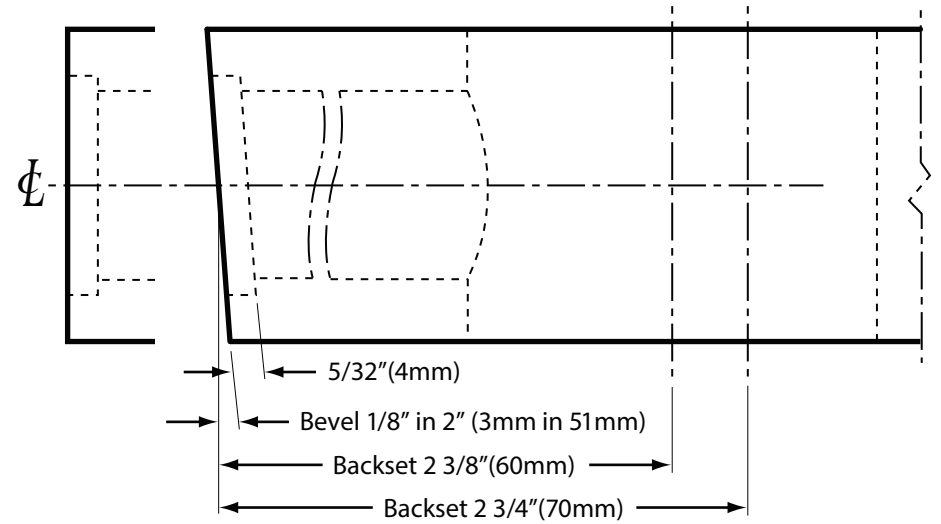

Standard Packaging:  
 2-3/4" backset ;  
 1-1/8" x 2-1/4" faceplate

Optional  
 2-3/8" backset;  
 1" x 2-1/4" faceplate

LEFT HANDED DOORS  
 OUTSIDE INSIDE

RIGHT HANDED DOORS  
 INSIDE OUTSIDE

6605 Flotilla St.  
 City of Commerce  
 CA 90040 USA  
 Tel: (323) 888-6601  
 FAX: (323) 888-6699  
 Website: cal-royal.com  
 Email: sales@cal-royal.com

ITEM NO.	DESCRIPTION	ANSI	SCALE	UNIT	VERSION
<b>CRB800</b>	SINGLE CYLINDER HEAVY DUTY DEADBOLT	A156.5 Grade 1	1 : 1	inches (mm)	ver. 2.0 rev. 11/14
			PAGE 1 OF 1		<b>BY:</b> bteves/adg