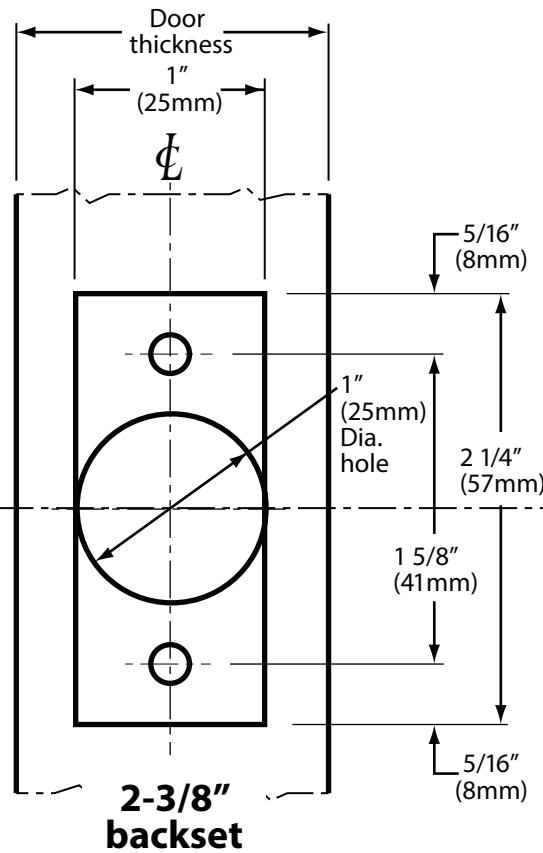

Standard Packaging:  
 2-3/4" backset ;  
 1-1/8" x 2-1/4" faceplate

Optional  
 2-3/8" backset;  
 1" x 2-1/4" faceplate

LEFT HANDED DOORS  
 OUTSIDE INSIDE

RIGHT HANDED DOORS  
 INSIDE OUTSIDE

6605 Flotilla St.  
 City of Commerce  
 CA 90040 USA  
 Tel: (323) 888-6601  
 FAX: (323) 888-6699  
 Website: cal-royal.com  
 Email: sales@cal-royal.com

ITEM NO.	DESCRIPTION	ANSI	SCALE	UNIT	VERSION
<b>CRB700</b>	DOUBLE CYLINDER HEAVY DUTY DEADBOLT	A156.5 Grade 1	1 : 1	inches (mm)	ver. 2.0 rev. 11/14
			PAGE 1 OF 1		<b>BY:</b> bteves/adg