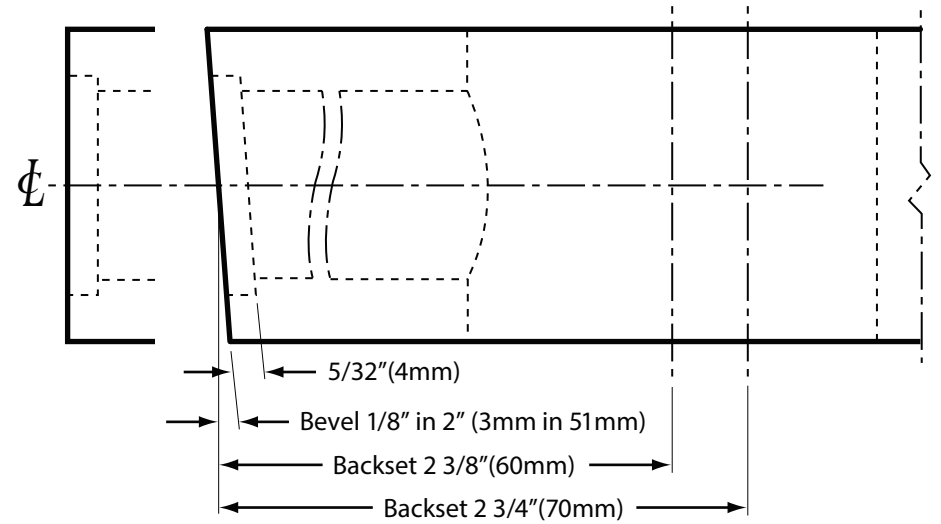

Standard Packaging:  
 2-3/4" backset ;  
 1-1/8" x 2-1/4" faceplate

Optional  
 2-3/8" backset;  
 1" x 2-1/4" faceplate

LEFT HANDED DOORS  
 OUTSIDE INSIDE

RIGHT HANDED DOORS  
 INSIDE OUTSIDE

6605 Flotilla St.  
 City of Commerce  
 CA 90040 USA  
 Tel: (323) 888-6601  
 FAX: (323) 888-6699  
 Website: cal-royal.com  
 Email: sales@cal-royal.com

ITEM NO.	DESCRIPTION	ANSI	SCALE	UNIT	VERSION
<b>CRB700</b>	DOUBLE CYLINDER HEAVY DUTY DEADBOLT	A156.5 Grade 1	1 : 1	inches (mm)	ver. 2.0 rev. 11/14
			PAGE 1 OF 1		<b>BY:</b> bteves/adg