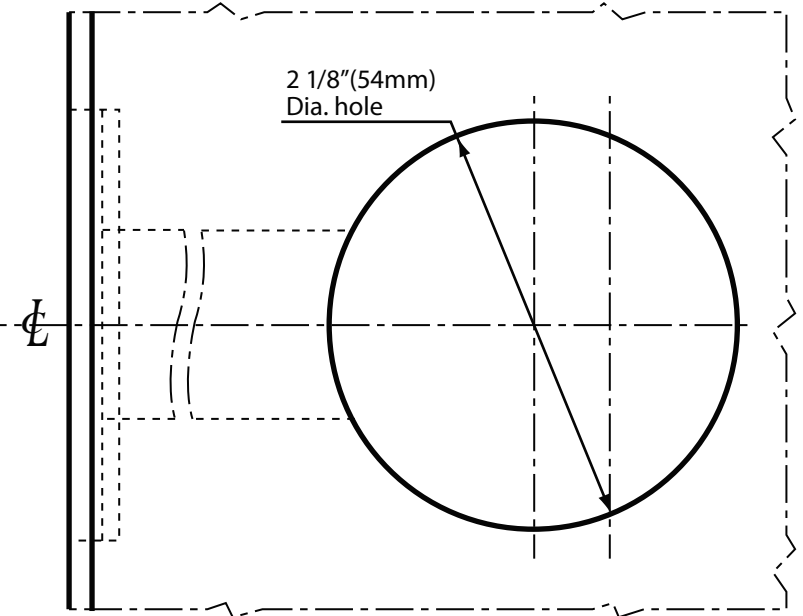

Standard Packaging:  
 2-3/4" backset ;  
 1-1/8" x 2-1/4" faceplate

Optional  
 2-3/8" backset;  
 1" x 2-1/4" faceplate

LEFT HANDED DOORS  
 OUTSIDE INSIDE

RIGHT HANDED DOORS  
 INSIDE OUTSIDE

6605 Flotilla St.  
 City of Commerce  
 CA 90040 USA  
 Tel: (323) 888-6601  
 FAX: (323) 888-6699  
 Website: cal-royal.com  
 Email: sales@cal-royal.com

ITEM NO.	DESCRIPTION	ANSI	SCALE	UNIT	VERSION
<b>CRB700</b>	DOUBLE CYLINDER HEAVY DUTY DEADBOLT	A156.5 Grade 1	1 : 1	inches (mm)	ver. 2.0 rev. 11/14
			PAGE 1 OF 1		<b>BY:</b> bteves/adg