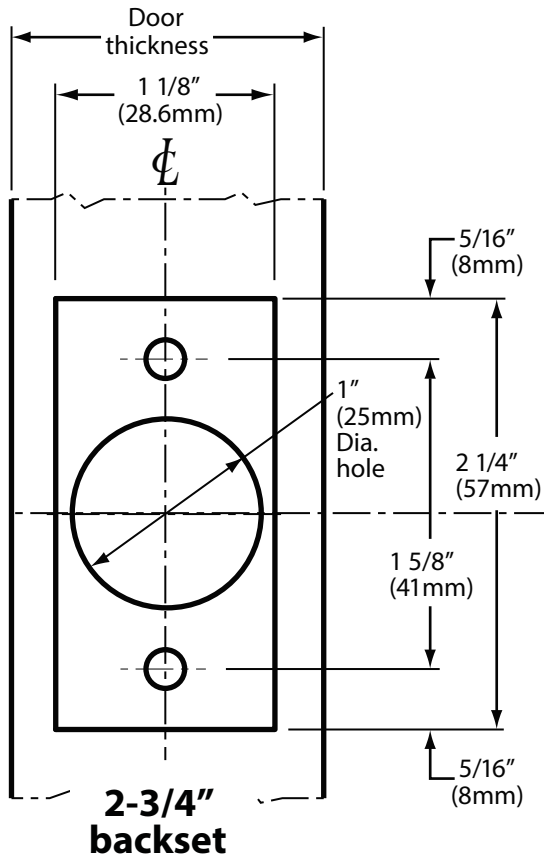

Standard Packaging:  
 2-3/4" backset ;  
 1-1/8" x 2-1/4" faceplate

Optional  
 2-3/8" backset;  
 1" x 2-1/4" faceplate

LEFT HANDED DOORS  
 OUTSIDE INSIDE

RIGHT HANDED DOORS  
 INSIDE OUTSIDE

6605 Flotilla St.  
 City of Commerce  
 CA 90040 USA  
 Tel: (323) 888-6601  
 FAX: (323) 888-6699  
 Website: cal-royal.com  
 Email: sales@cal-royal.com

ITEM NO.	DESCRIPTION	ANSI	SCALE	UNIT	VERSION
<b>CRB700</b>	DOUBLE CYLINDER HEAVY DUTY DEADBOLT	A156.5 Grade 1	1 : 1	inches (mm)	ver. 2.0 rev. 11/14
			PAGE 1 OF 1		<b>BY:</b> bteves/adg