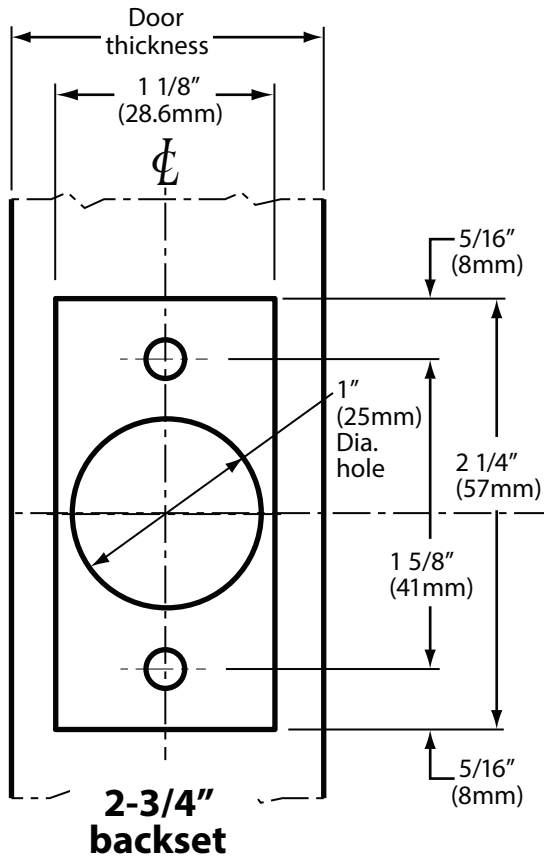

Standard Packaging:  
 2-3/4" backset ;  
 1-1/8" x 2-1/4" faceplate

Optional  
 2-3/8" backset;  
 1" x 2-1/4" faceplate

LEFT HANDED DOORS  
 OUTSIDE INSIDE

RIGHT HANDED DOORS  
 INSIDE OUTSIDE

6605 Flotilla St.  
 City of Commerce  
 CA 90040 USA  
 Tel: (323) 888-6601  
 FAX: (323) 888-6699  
 Website: cal-royal.com  
 Email: sales@cal-royal.com

ITEM NO.	DESCRIPTION	ANSI	SCALE	UNIT	VERSION
<b>CRB600</b>	SINGLE CYLINDER HEAVY DUTY CLASSROOM DEADBOLT	A156.5 Grade 1	1 : 1	inches (mm)	ver. 2.0 rev. 11/14
			PAGE 1 OF 1		<b>BY:</b> bteves/adg