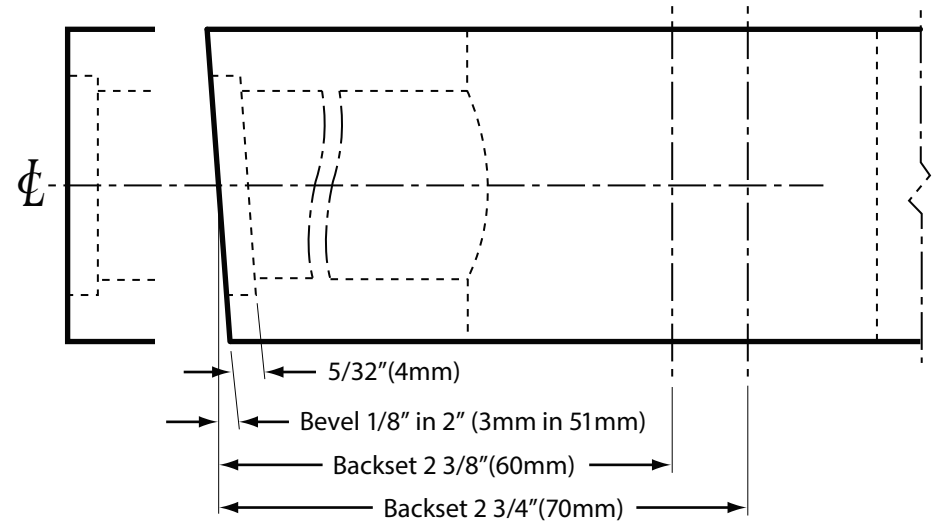

Standard Packaging:  
 2-3/4" backset ;  
 1-1/8" x 2-1/4" faceplate

Optional  
 2-3/8" backset;  
 1" x 2-1/4" faceplate

LEFT HANDED DOORS  
 OUTSIDE INSIDE

RIGHT HANDED DOORS  
 INSIDE OUTSIDE

6605 Flotilla St.  
 City of Commerce  
 CA 90040 USA  
 Tel: (323) 888-6601  
 FAX: (323) 888-6699  
 Website: cal-royal.com  
 Email: sales@cal-royal.com

ITEM NO.	DESCRIPTION	ANSI	SCALE	UNIT	VERSION
<b>CRB600</b>	SINGLE CYLINDER HEAVY DUTY CLASSROOM DEADBOLT	A156.5 Grade 1	1 : 1	inches (mm)	ver. 2.0 rev. 11/14
			PAGE 1 OF 1		<b>BY:</b> bteves/adg