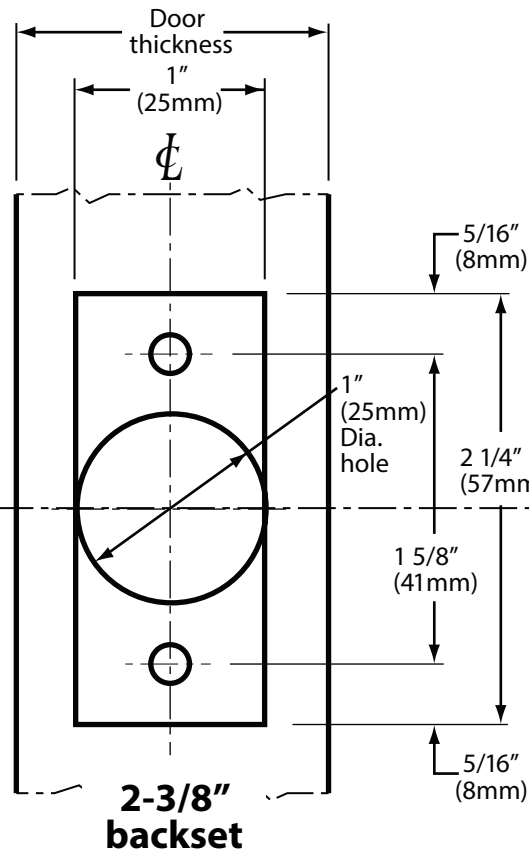

Standard Packaging:  
 2-3/4" backset ;  
 1-1/8" x 2-1/4" faceplate

Optional  
 2-3/8" backset;  
 1" x 2-1/4" faceplate

LEFT HANDED DOORS  
 OUTSIDE INSIDE

RIGHT HANDED DOORS  
 INSIDE OUTSIDE

6605 Flotilla St.  
 City of Commerce  
 CA 90040 USA  
 Tel: (323) 888-6601  
 FAX: (323) 888-6699  
 Website: cal-royal.com  
 Email: sales@cal-royal.com

ITEM NO.	DESCRIPTION	ANSI	SCALE	UNIT	VERSION
<b>CRB600</b>	SINGLE CYLINDER HEAVY DUTY CLASSROOM DEADBOLT	A156.5 Grade 1	1 : 1	inches (mm)	ver. 2.0 rev. 11/14
			PAGE 1 OF 1		<b>BY:</b> bteves/adg