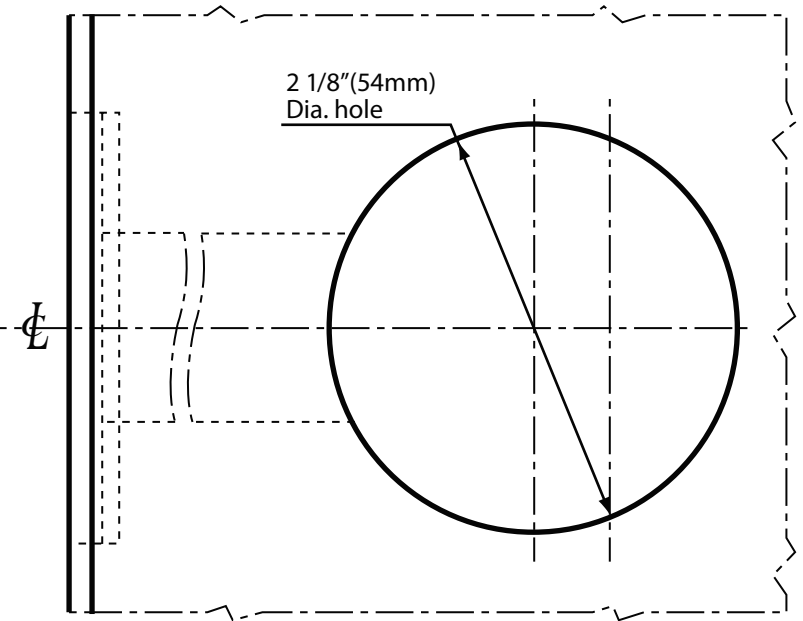

Standard Packaging:  
 2-3/4" backset ;  
 1-1/8" x 2-1/4" faceplate

Optional  
 2-3/8" backset;  
 1" x 2-1/4" faceplate

LEFT HANDED DOORS  
 OUTSIDE INSIDE

RIGHT HANDED DOORS  
 INSIDE OUTSIDE

6605 Flotilla St.  
 City of Commerce  
 CA 90040 USA  
 Tel: (323) 888-6601  
 FAX: (323) 888-6699  
 Website: cal-royal.com  
 Email: sales@cal-royal.com

ITEM NO.	DESCRIPTION	ANSI	SCALE	UNIT	VERSION
<b>CRB600</b>	SINGLE CYLINDER HEAVY DUTY CLASSROOM DEADBOLT	A156.5 Grade 1	1 : 1	inches (mm)	ver. 2.0 rev. 11/14
			PAGE 1 OF 1		<b>BY:</b> bteves/adg