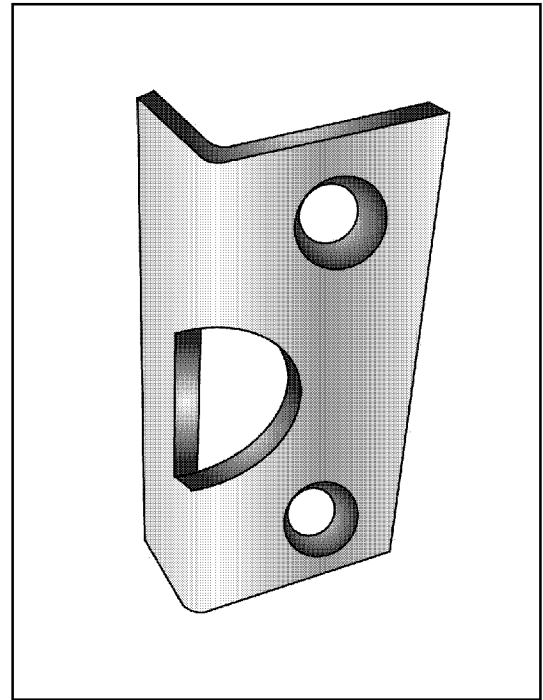

Angle Strike For Decorative Heavy Duty Surface Bolt

- ⊙ Solid Brass Base
- ⊙ Individually poly-bagged
- ⊙ Packed with screws
- ⊙ Architectural finishes available

Cal-Royal Products, Inc.

6605 Flotilla St., City of Commerce, CA 90040 U.S.A.