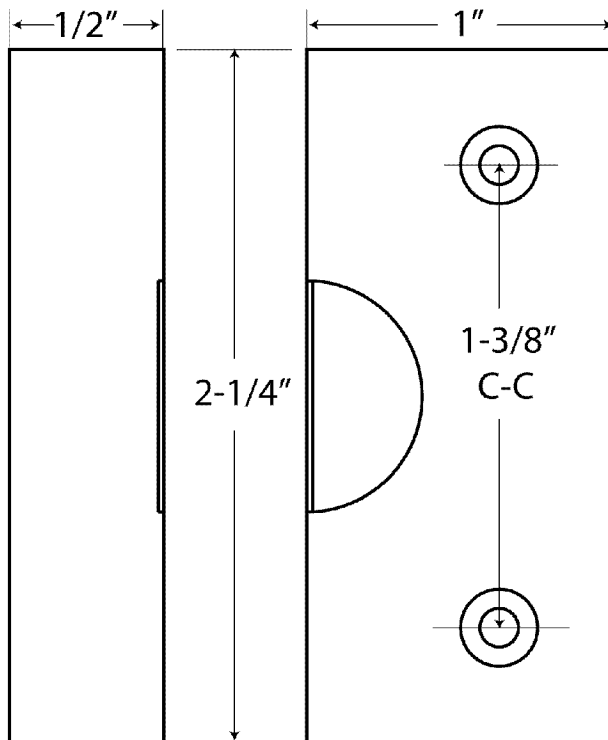

Angle Strike For Decorative Heavy Duty Surface Bolt

- ⊙ Solid Brass Base
- ⊙ Individually poly-bagged
- ⊙ Packed with screws
- ⊙ Architectural finishes available

Cal-Royal Products, Inc.

6605 Flotilla St., City of Commerce, CA 90040 U.S.A.