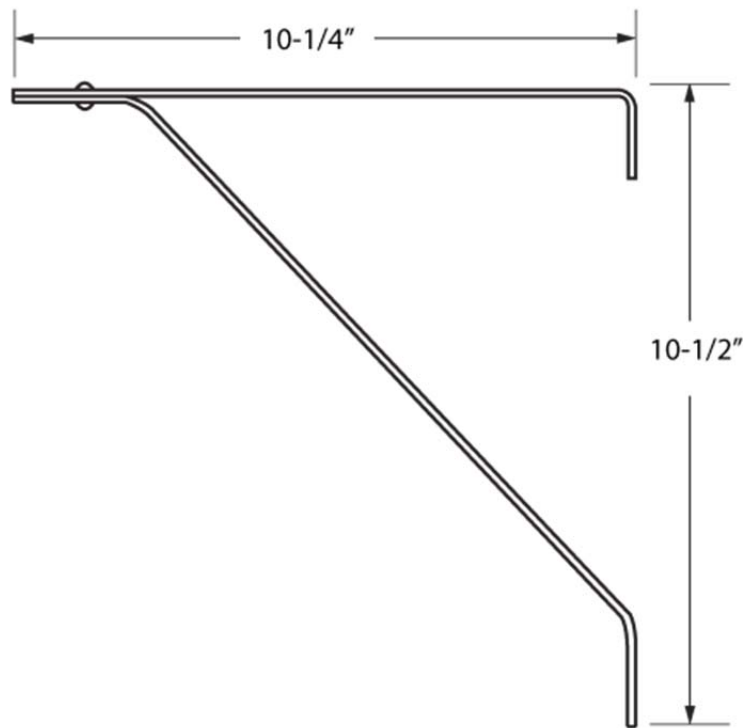

ADJ42

Adjustable Shelf Support Only

- ⦿ Sturdy steel material
- ⦿ Supports shelf up to 14" wide
- ⦿ Individually poly-bagged
- ⦿ Screws packed individually with bracket
- ⦿ Finish: White

Cal-Royal Products, Inc.