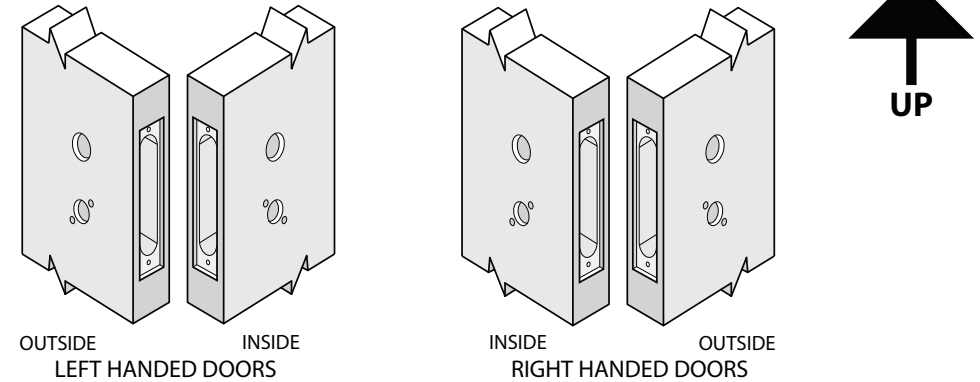

DOOR PREPARATION CHART						
ITEM NO.	OUTSIDE			INSIDE		
	CYLINDER HOLE (A)	THUMBTURN HOLE (B)	LEVER HOLE (C)	CYLINDER HOLE (A)	THUMBTURN HOLE (B)	LEVER HOLE (C)
<b>NM8082</b>	●		●	●		●

● Indicates positions that needs to be drilled.