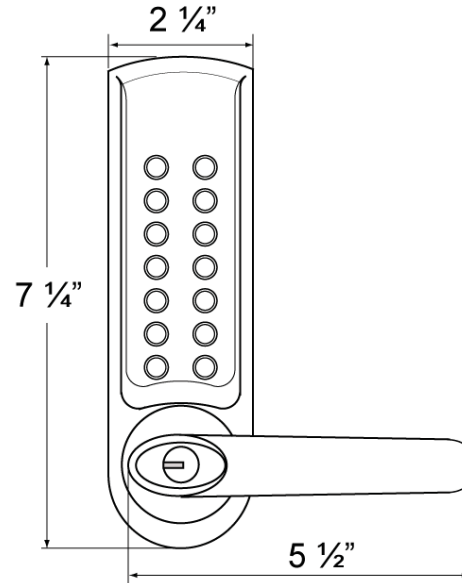

## HEAVY DUTY MECHANICAL KEYLESS LOCK

### SPECIFICATIONS

- Heavy Duty
- Designed for 7700 and 9800 Series
- Single code (up to 8000 code combinations)
- Weather-resistant finish
- Code can be changed anytime without dismounting
- Full size, non-handed lever handle
- Easy Installation
- Reversible Handing
- Cylinder & Keyways: 6 pin solid brass "C" keyway standard. Optional Schlage C-K Russwin D1-2-3-4, Corbin 59/60, Corbin/Russwin L4, Sargent LA-LB-LC Falcon/Weiser, E, Arrow A, Yale GA and Kwikset.