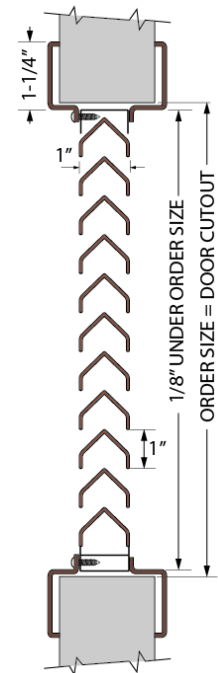

## VLV, INVERTED Y-BLADE LOUVERS 90 Minute Fire-Rated Steel Louvers

**IN STOCK  
FOR IMMEDIATE SHIPPING**

- ▶ For use in Fire Rated Door Applications under Positive and Neutral Pressure Intertek Testing Certification in Compliance to NFPA 252 (2000), UL 10C (2009), NFPA 252 (2012), CSI Code 089000 Louvers & Vents
- ▶ 18 Gauge Cold Rolled Steel Frame and Blades
- ▶ Mitered Welded Corner Frame Construction
- ▶ Reverse "Y" Blades are Framed Supported at 1" Increments with Blocked Vision Design
- ▶ Single Side Mounting for Non Corridor Exposure with Fastening Screw Included
- ▶ Designed for use with 1 3/4" Doors Only
- ▶ Baked on Powder Coat Finish. Color: Standard Bronze
- ▶ Fasteners: Phillips Head Screws # 8 x 3/4"

ITEM #	SIZES (DOOR CUTOUT)	PCS / CTN
VLV1212	12" x 12"	1
VLV1218	12" x 18"	1
VLV1224	12" x 24"	1
VLV1812	18" x 12"	1
VLV1818 *	18" x 18"	1
VLV1824 *	18" x 24"	1
VLV1860 *	18" x 60"	1
VLV1864 *	18" x 64"	1
VLV2010	20" x 10"	1
VLV2412	24" x 12"	1
VLV2418 *	24" x 18"	1
VLV2424 *	24" x 24"	1
VLV2460 *	24" x 60"	1
VLV2464 *	24" x 64"	1