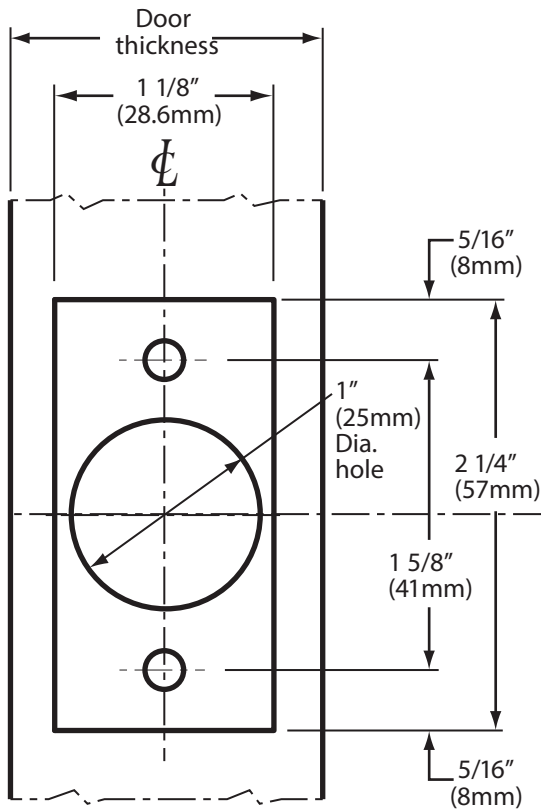

Standard Packaging:

Latchbolt: 2-3/4"

Face plate: 1-1/8" x 2-1/4"

LEFT HANDED DOORS
OUTSIDE INSIDE

RIGHT HANDED DOORS
INSIDE OUTSIDE

Standard 2-3/4" Latch

Optional 2-3/8" Latch

NOTE: Applicable for all functions except dummy

6605 Flotilla St.
City of Commerce
CA 90040 USA
Tel: (323) 888-6601
FAX: (323) 888-6699
Website: cal-royal.com
Email: sales@cal-royal.com

ITEM NO.	DESCRIPTION	ANSI	SCALE	UNIT	VERSION
ICGYS	GENESYS SERIES CLUTCH MECH-ANISM, FIXED THRU BOLT	A156.2 Grade 1	1 : 1	inches (mm)	ver. 1.0 rev. 04/12
			PAGE 1 OF 1		BY: bteves/adg