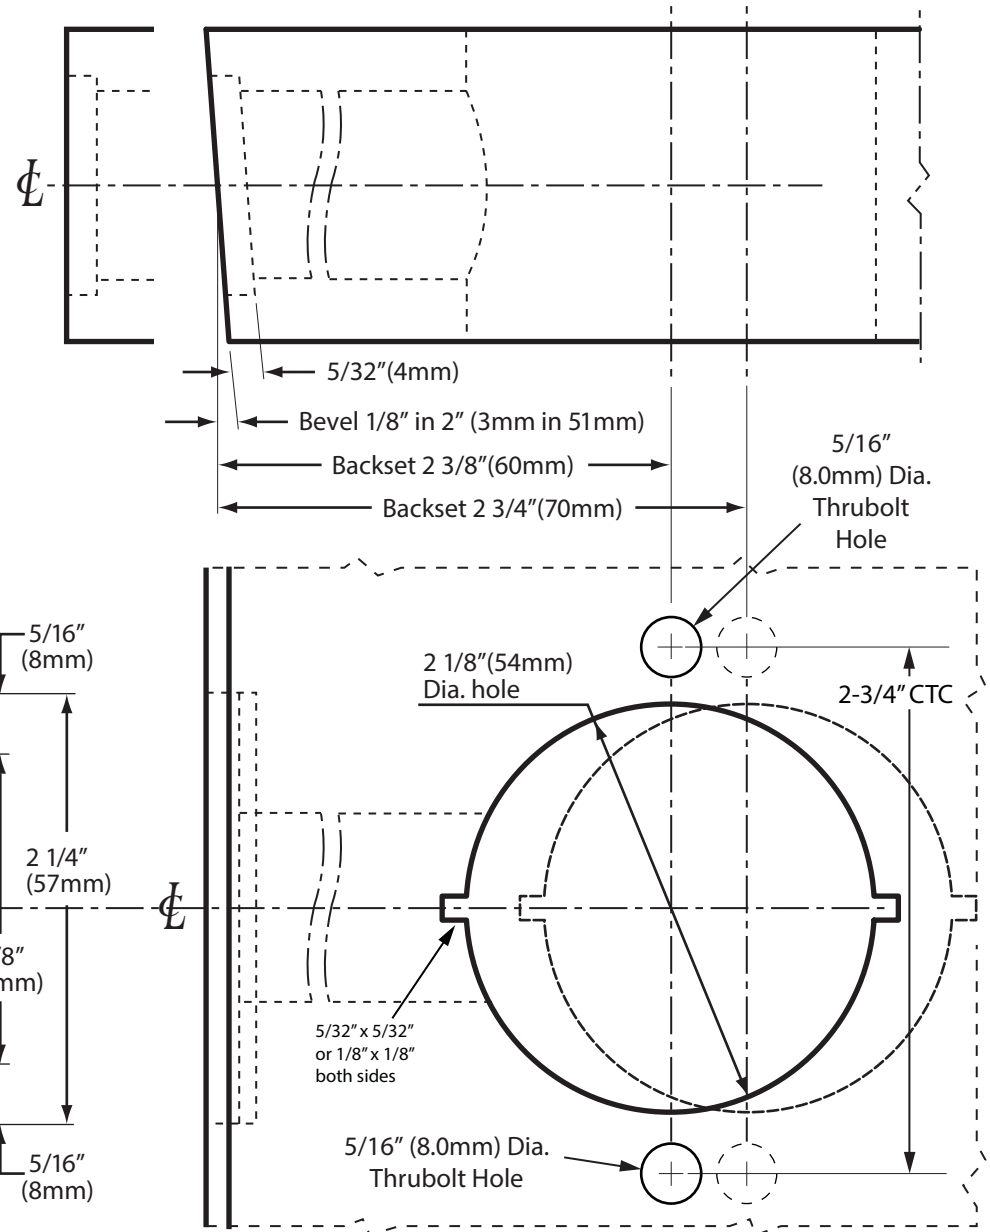

Standard Packaging:

Latchbolt: 2-3/4"

Face plate: 1-1/8" x 2-1/4"

LEFT HANDED DOORS
OUTSIDE INSIDE

RIGHT HANDED DOORS
INSIDE OUTSIDE

Standard 2-3/4" Latch

Optional 2-3/8" Latch

NOTE: Applicable for all functions except dummy

6605 Flotilla St.
City of Commerce
CA 90040 USA
Tel: (323) 888-6601
FAX: (323) 888-6699
Website: cal-royal.com
Email: sales@cal-royal.com

ITEM NO.	DESCRIPTION	ANSI	SCALE	UNIT	VERSION
ICGYS	GENESYS SERIES CLUTCH MECH-ANISM, FIXED THRU BOLT	A156.2 Grade 1	1 : 1	inches (mm)	ver. 1.0 rev. 04/12
			PAGE 1 OF 1		BY: bteves/adg