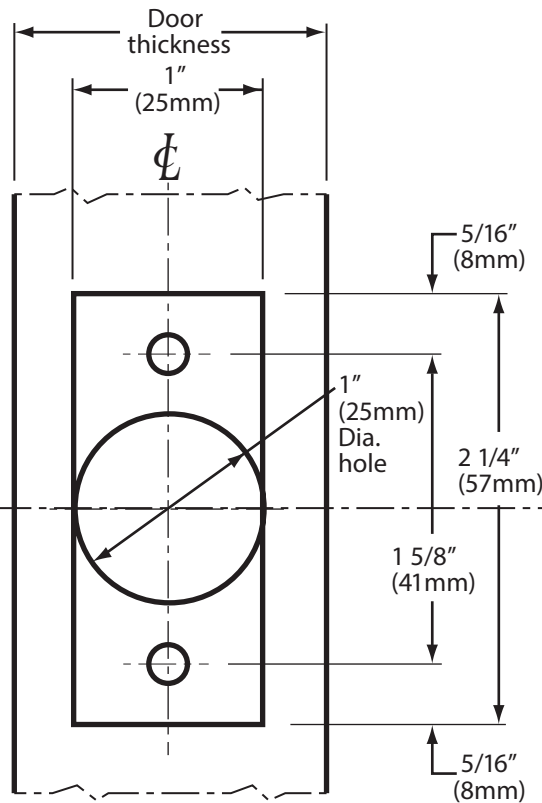

Standard Packaging:

Latchbolt: 2-3/4"

Face plate: 1-1/8" x 2-1/4"

LEFT HANDED DOORS
OUTSIDE INSIDE

RIGHT HANDED DOORS
INSIDE OUTSIDE

Standard 2-3/4" Latch

Optional 2-3/8" Latch

NOTE: Applicable for all functions except dummy

6605 Flotilla St.
City of Commerce
CA 90040 USA
Tel: (323) 888-6601
FAX: (323) 888-6699
Website: cal-royal.com
Email: sales@cal-royal.com

ITEM NO.	DESCRIPTION	ANSI	SCALE	UNIT	VERSION
ICGYS	GENESYS SERIES CLUTCH MECH-ANISM, FIXED THRU BOLT	A156.2 Grade 1	1 : 1	inches (mm)	ver. 1.0 rev. 04/12
			PAGE 1 OF 1		BY: bteves/adg