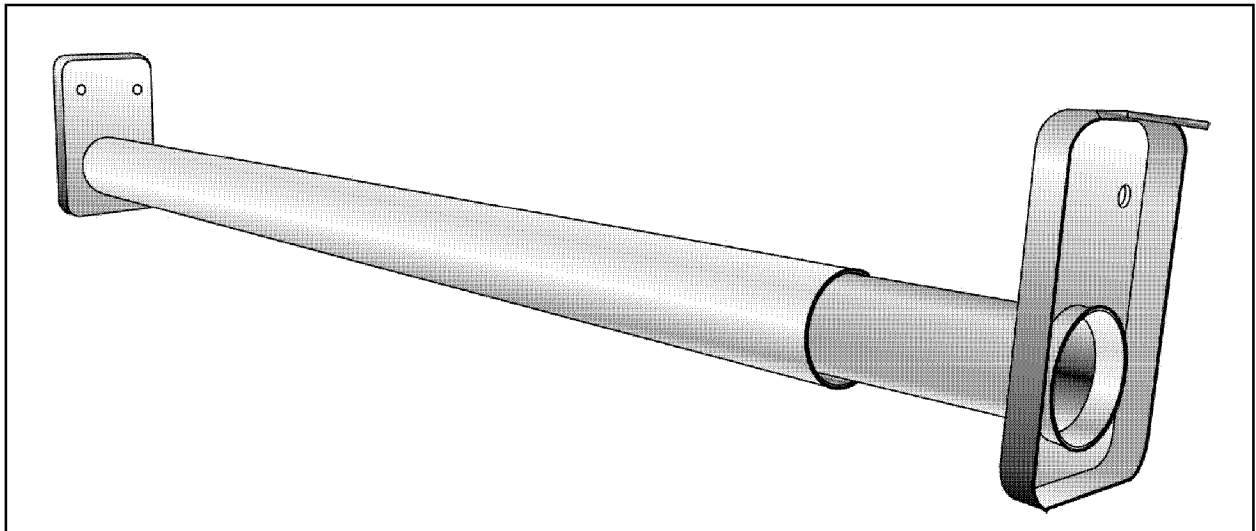

ADJUSTABLE CLOSET ROD

Adjustable Closet Rod

- ⦿ Sturdy steel material
- ⦿ Individually poly-bagged with installation screws
- ⦿ Gauge: 0.050"
- ⦿ Adjustable rods in various lengths
- ⦿ Zinc finish

ITEM CODE	DESCRIPTION	FINISH
ACR1830	From 18" adjustable to 30"	Bright Zinc
ACR3048	30" adjustable to 48"	
ACR4872	48" adjustable to 72"	
ACR7296	72" adjustable to 96"	
ACR72120	72" adjustable to 120"	
ACR96150	96" adjustable to 150"	