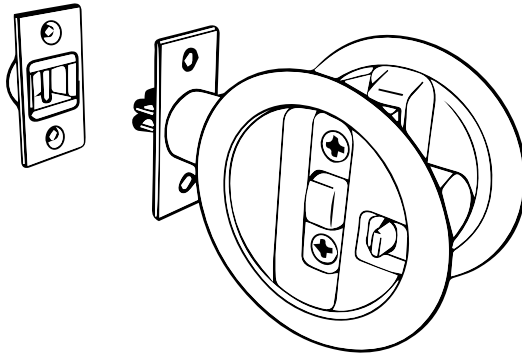

## SLIDING DOOR LOCKS

### RSDL20 / 134RSDL20

PRIVACY SLIDING DOOR LOCK  
FOR 1-3/4" AND 1-3/8" DOORS

ITEM NO	FINISH	NET PRICE
<b>134RSDL20</b> 1-3/4" DOORS	US10B	Ask Your Local Distributor
	US15	
	US15A	
	US19	
	US26	
	US26D	
	US3	
	US5	
<b>RSDL20</b> 1-3/8" DOORS	US10B	Ask Your Local Distributor
	US15	
	US15A	
	US19	
	US26	
	US26D	
	US3	
	US5	