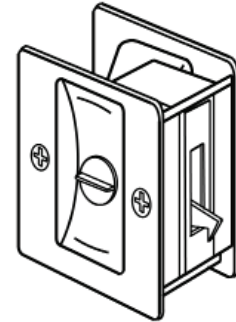

F A L L S A L E !

SDL16 and SDL17 PRIVACY AND PASSAGE SLIDING DOOR LOCKS **US3 BRIGHT BRASS**

FEATURES

- Sliding door lock and pull for passageway (pocket) doors
- Decorative coined edges
- Reversible (non-handed)
- Equipped with edge pull
- Used where no locking is required
- Easy installation onto pocket-type interior doors with just a simple cut on the door edge

APPLICATION

- Use on 1-3/8" and 1-3/4" thick doors
- Use SDLPIN for 1-3/4" doors (SDL16 ONLY)

SDL16

SDL17

<i>ITEM</i>	<i>DESCRIPTION</i>	<i>FINISH</i>	<i>PACKAGING</i>
SDL16	PRIVACY SLIDING DOOR LOCK	US3	10 pcs/inner box 50 pcs/master carton
SDL17	PASSAGE SLIDING DOOR LOCK		