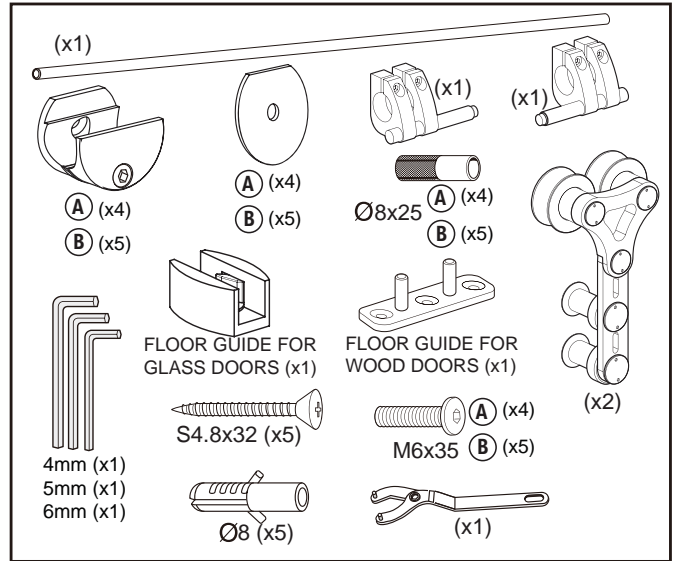

A for 6'6" sliding rod

B for 8'2" sliding rod

3

5-15/16" ~ 7-1/16" (150-180mm)

from edge of panel

2-1/16" (52mm)

2" (50mm)

15/16" (24mm)

4

5

6

FOR GLASS DOORS

FOR WOOD DOORS

FOR WOOD DOORS