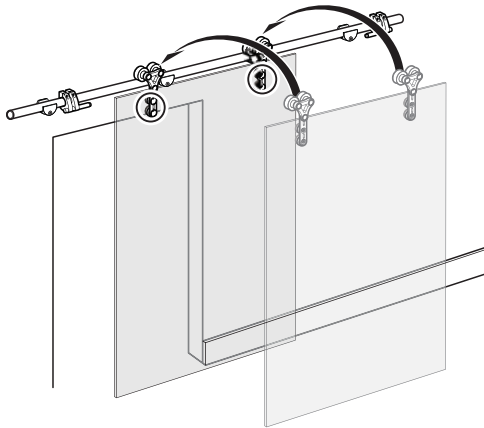

A for 6'6" sliding rod

B for 8'2" sliding rod

3

5-15/16" ~ 7-1/16" (150-180mm)

from edge of panel

2-1/16" (52mm)

2" (50mm)

15/16" (24mm)

4

5

6

FOR GLASS DOORS

FOR WOOD DOORS

FOR WOOD DOORS