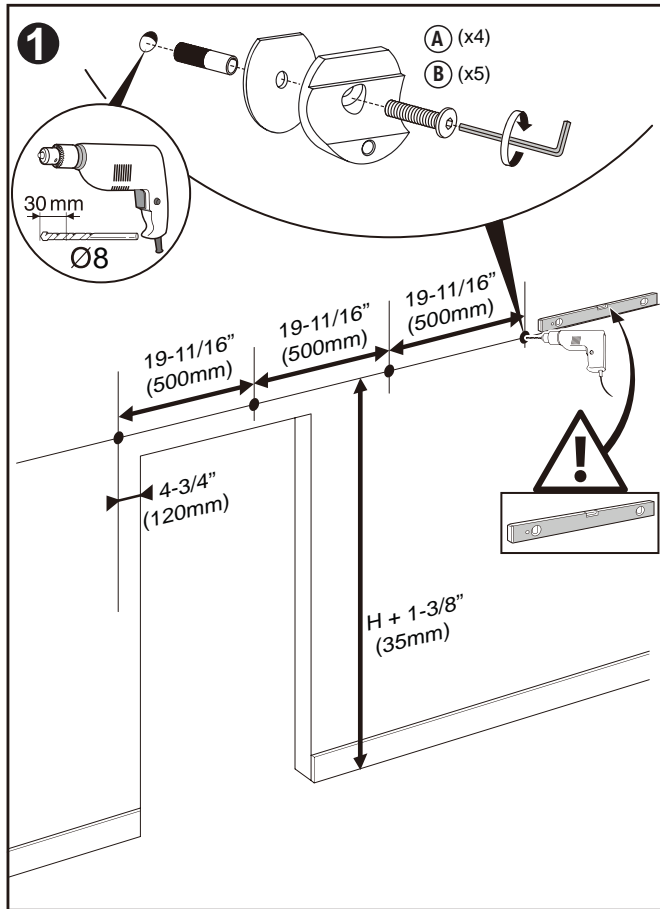

A for 6'6" sliding rod

B for 8'2" sliding rod

3

5-15/16" ~ 7-1/16" (150-180mm)

from edge of panel

2-1/16" (52mm)

2" (50mm)

15/16" (24mm)

4

5

6

FOR GLASS DOORS

FOR WOOD DOORS

FOR WOOD DOORS