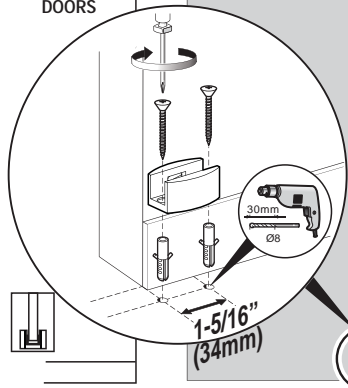

A for 6'6" sliding rod

B for 8'2" sliding rod

3

5-15/16" ~ 7-1/16" (150-180mm)

from edge of panel

2-1/16" (52mm)

2" (50mm)

15/16" (24mm)

4

5

6

FOR GLASS DOORS

FOR WOOD DOORS

FOR WOOD DOORS