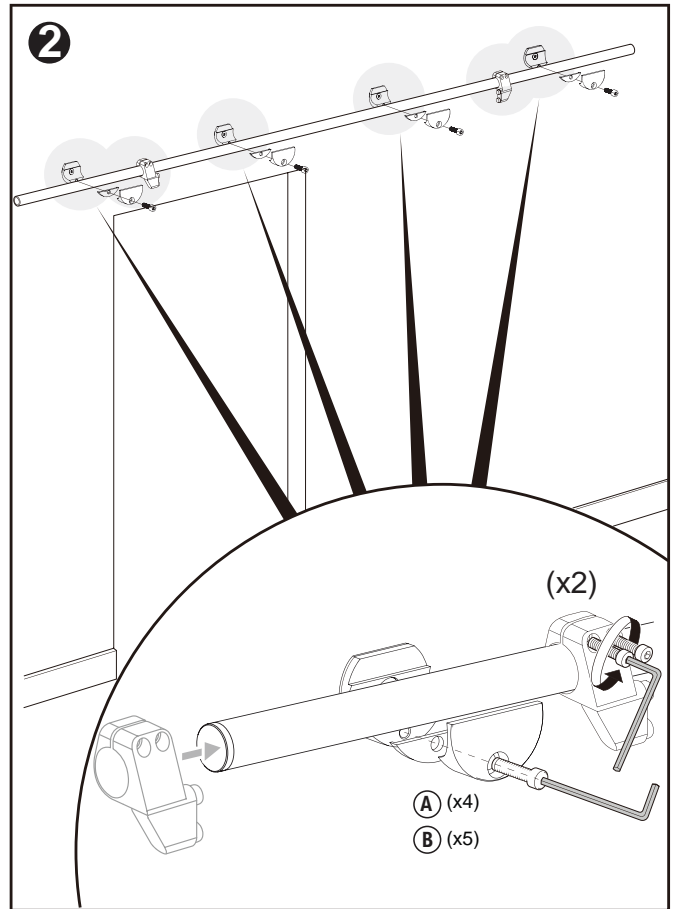

A for 6'6" sliding rod

B for 8'2" sliding rod

3

5-15/16" ~ 7-1/16" (150-180mm)

from edge of panel

2-1/16" (52mm)

2" (50mm)

15/16" (24mm)