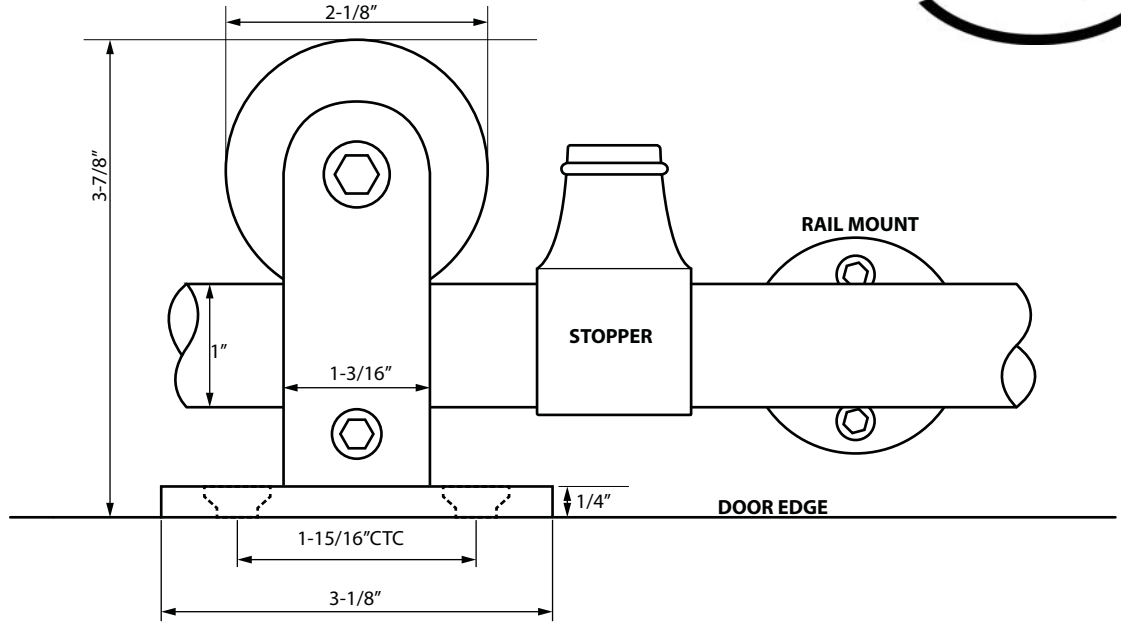

SDH10 ROLLER SPECS

SIDE VIEW

FRONT VIEW

TOP VIEW

Cal-Royal Products, Inc. reserves the right to, and may, on occasions, make changes and/or improvements in designs and dimensions without prior notice.