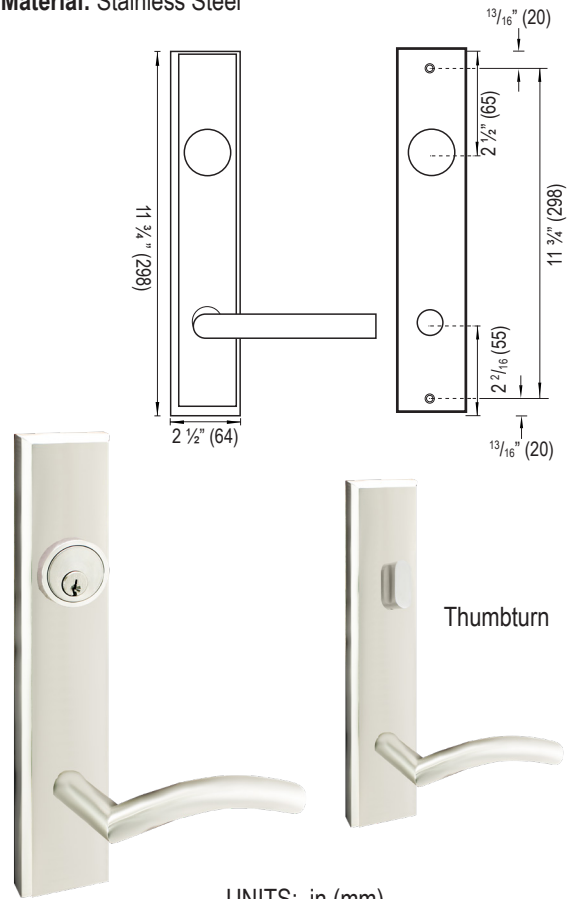

**GIRO ROSE**

Material: Stainless Steel

UNITS: in (mm)

**QUADRO ROSE**

Material: Stainless Steel

UNITS: in (mm)

**SCUDO ESCUTCHEON**

Material: Stainless Steel

UNITS: in (mm)

**DOOR PREPARATION**

UNITS: in (mm)

UNITS: in (mm)