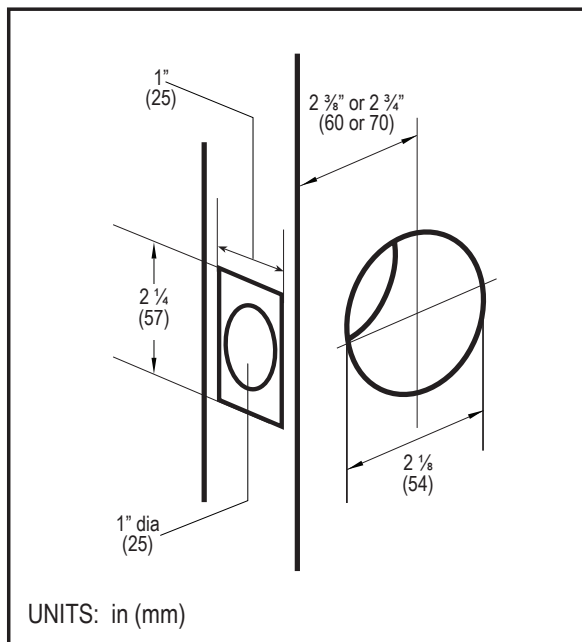

**GIRO ROSE**

Material: Stainless Steel

UNITS: in (mm)

**QUADRO ROSE**

Material: Stainless Steel

UNITS: in (mm)

**SCUDO ESCUTCHEON**

Material: Stainless Steel

UNITS: in (mm)

**DOOR PREPARATION**

UNITS: in (mm)

UNITS: in (mm)