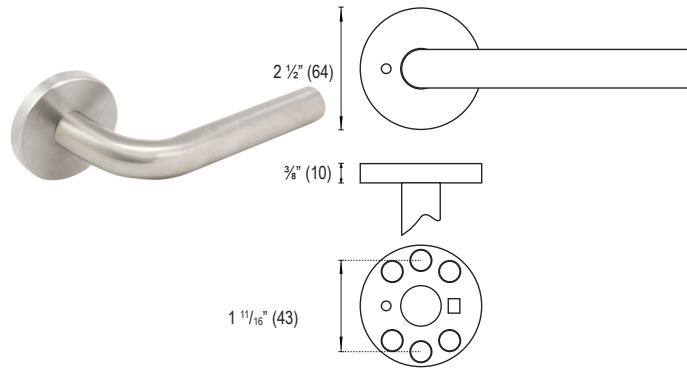

**GIRO ROSE**

Material: Stainless Steel

UNITS: in (mm)

**QUADRO ROSE**

Material: Stainless Steel

UNITS: in (mm)

**SCUDO ESCUTCHEON**

Material: Stainless Steel

UNITS: in (mm)

**DOOR PREPARATION**

UNITS: in (mm)

UNITS: in (mm)