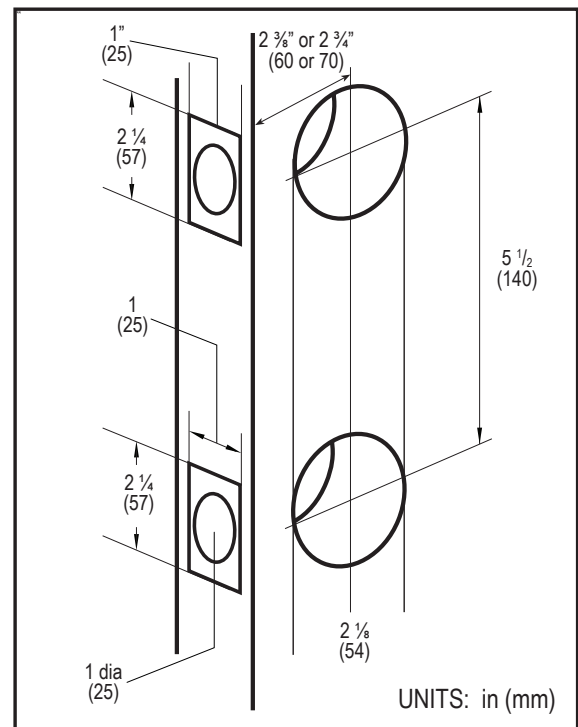

**GIRO ROSE**

Material: Stainless Steel

UNITS: in (mm)

**QUADRO ROSE**

Material: Stainless Steel

UNITS: in (mm)

**SCUDO ESCUTCHEON**

Material: Stainless Steel

UNITS: in (mm)

**DOOR PREPARATION**

UNITS: in (mm)

UNITS: in (mm)