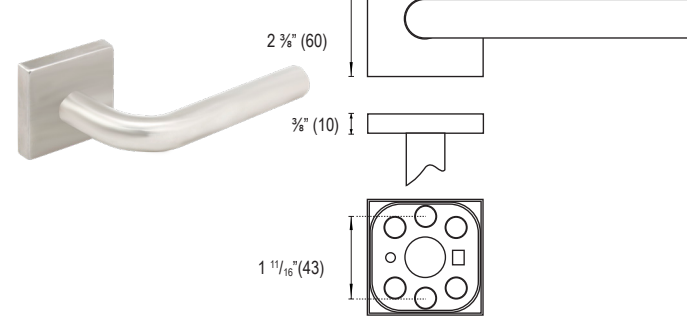

**GIRO ROSE**

Material: Stainless Steel

UNITS: in (mm)

**QUADRO ROSE**

Material: Stainless Steel

UNITS: in (mm)

**SCUDO ESCUTCHEON**

Material: Stainless Steel

UNITS: in (mm)

**DOOR PREPARATION**

UNITS: in (mm)

UNITS: in (mm)