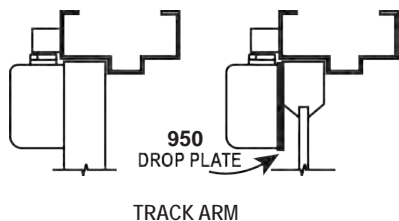

900 SERIES : REGULAR ARM INSTALLATION (PULL SIDE)

- RIGHT HAND DOOR SHOWN
- LEFT HAND DOOR OPPOSITE
- DIMENSIONS ARE IN INCHES
- DRAWING NOT TO SCALE

OPENING	DIM A
TO 120°	7-3/32 (180mm)
120° - 180°	3-15/16 (100mm)

900 SERIES: TOP JAMB INSTALLATION (PUSH SIDE)

- LEFT HAND DOOR SHOWN
- RIGHT HAND DOOR OPPOSITE
- DIMENSIONS ARE IN INCHES
- DRAWING NOT TO SCALE

OPENING	DIM A
TO 120°	7-3/32 (180mm)
120° - 180°	3-15/16 (100mm)

900 SERIES : PARALLEL ARM INSTALLATION (PUSH SIDE)

OPENING	DIM A	DIM B
TO 120°	9-1/2(241.5 mm)	6-1/8 (156 mm)
120° - 180°	5-7/8 (149.7 mm)	2-9/16 (65 mm)

- LEFT HAND DOOR SHOWN
- RIGHT HAND DOOR OPPOSITE
- DIMENSIONS ARE IN INCHES
- DRAWING NOT TO SCALE

900 SERIES : OPTIONAL INSTALLATION

REGULAR ARM (PULL SIDE)

TOP JAMB (PUSH SIDE)

MAXIMUM OPENING: 180°(Standard), 120° (Hold Open)

OPTIONAL INSTALLATION

ARMS

- 901 / 902 - Hold-Open Arm with Parallel Bracket, Non-Handed with Stop in Soffit Shoe
- 900EXT - Extended Long Arm (3" Extension) for Top Jamb with Deep Reveals
- 945AR - Door Closer Arm (Main and Regular Forearm)
- TRACK / 900 - Slide Track Arm with Removable Hold-Open