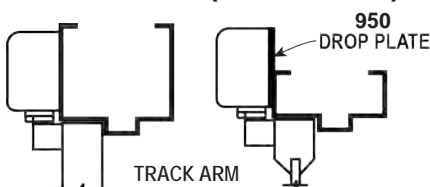

900 SERIES : REGULAR ARM INSTALLATION (PULL SIDE)

- RIGHT HAND DOOR SHOWN
- LEFT HAND DOOR OPPOSITE
- DIMENSIONS ARE IN INCHES
- DRAWING NOT TO SCALE

OPENING	DIM A
TO 120°	7-3/32 (180mm)
120° - 180°	3-15/16 (100mm)

900 SERIES: TOP JAMB INSTALLATION (PUSH SIDE)

- LEFT HAND DOOR SHOWN
- RIGHT HAND DOOR OPPOSITE
- DIMENSIONS ARE IN INCHES
- DRAWING NOT TO SCALE

OPENING	DIM A
TO 120°	7-3/32 (180mm)
120° - 180°	3-15/16 (100mm)

900 SERIES : PARALLEL ARM INSTALLATION (PUSH SIDE)

OPENING	DIM A	DIM B
TO 120°	9-1/2(241.5 mm)	6-1/8 (156 mm)
120° - 180°	5-7/8 (149.7 mm)	2-9/16 (65 mm)

- LEFT HAND DOOR SHOWN
- RIGHT HAND DOOR OPPOSITE
- DIMENSIONS ARE IN INCHES
- DRAWING NOT TO SCALE

900 SERIES : OPTIONAL INSTALLATION

REGULAR ARM (PULL SIDE)

TOP JAMB (PUSH SIDE)

MAXIMUM OPENING: 180°(Standard), 120° (Hold Open)

OPTIONAL INSTALLATION

ARMS

- 901 / 902 - Hold-Open Arm with Parallel Bracket, Non-Handed with Stop in Soffit Shoe
- 900EXT - Extended Long Arm (3" Extension) for Top Jamb with Deep Reveals
- 945AR - Door Closer Arm (Main and Regular Forearm)
- TRACK / 900 - Slide Track Arm with Removable Hold-Open