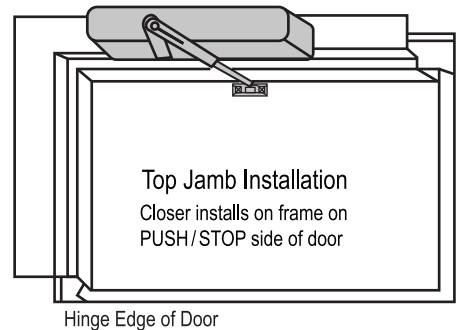

900 SERIES : REGULAR ARM INSTALLATION (PULL SIDE)

- RIGHT HAND DOOR SHOWN
- LEFT HAND DOOR OPPOSITE
- DIMENSIONS ARE IN INCHES
- DRAWING NOT TO SCALE

OPENING	DIM A
TO 120°	7-3/32 (180mm)
120° - 180°	3-15/16 (100mm)

900 SERIES: TOP JAMB INSTALLATION (PUSH SIDE)

- LEFT HAND DOOR SHOWN
- RIGHT HAND DOOR OPPOSITE
- DIMENSIONS ARE IN INCHES
- DRAWING NOT TO SCALE

OPENING	DIM A
TO 120°	7-3/32 (180mm)
120° - 180°	3-15/16 (100mm)

900 SERIES : PARALLEL ARM INSTALLATION (PUSH SIDE)

OPENING	DIM A	DIM B
TO 120°	9-1/2(241.5 mm)	6-1/8 (156 mm)
120° - 180°	5-7/8 (149.7 mm)	2-9/16 (65 mm)

- LEFT HAND DOOR SHOWN
- RIGHT HAND DOOR OPPOSITE
- DIMENSIONS ARE IN INCHES
- DRAWING NOT TO SCALE