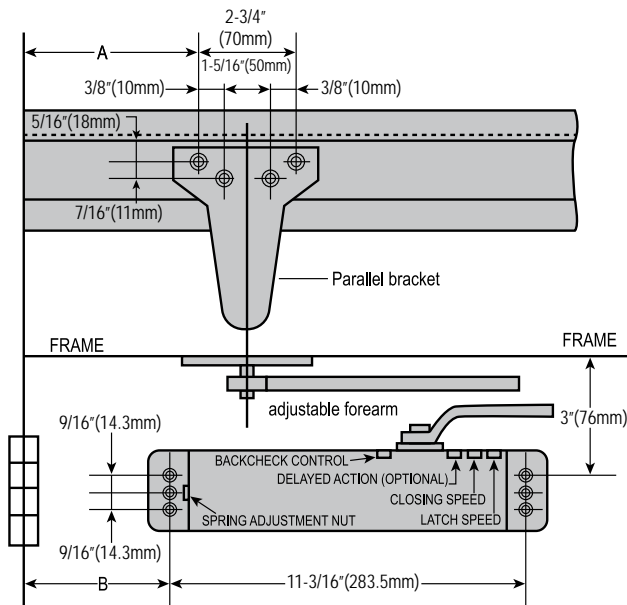

900 SERIES : REGULAR ARM INSTALLATION (PULL SIDE)

- RIGHT HAND DOOR SHOWN
- LEFT HAND DOOR OPPOSITE
- DIMENSIONS ARE IN INCHES
- DRAWING NOT TO SCALE

OPENING	DIM A
TO 120°	7-3/32 (180mm)
120° - 180°	3-15/16 (100mm)

900 SERIES: TOP JAMB INSTALLATION (PUSH SIDE)

- LEFT HAND DOOR SHOWN
- RIGHT HAND DOOR OPPOSITE
- DIMENSIONS ARE IN INCHES
- DRAWING NOT TO SCALE

OPENING	DIM A
TO 120°	7-3/32 (180mm)
120° - 180°	3-15/16 (100mm)

900 SERIES : PARALLEL ARM INSTALLATION (PUSH SIDE)

OPENING	DIM A	DIM B
TO 120°	9-1/2(241.5 mm)	6-1/8 (156 mm)
120° - 180°	5-7/8 (149.7 mm)	2-9/16 (65 mm)

- LEFT HAND DOOR SHOWN
- RIGHT HAND DOOR OPPOSITE
- DIMENSIONS ARE IN INCHES
- DRAWING NOT TO SCALE

900 SERIES : OPTIONAL INSTALLATION

REGULAR ARM (PULL SIDE)

TOP JAMB (PUSH SIDE)

MAXIMUM OPENING: 180°(Standard), 120° (Hold Open)

OPTIONAL INSTALLATION

ARMS

- 901 / 902 - Hold-Open Arm with Parallel Bracket, Non-Handed with Stop in Soffit Shoe
- 900EXT - Extended Long Arm (3" Extension) for Top Jamb with Deep Reveals
- 945AR - Door Closer Arm (Main and Regular Forearm)
- TRACK / 900 - Slide Track Arm with Removable Hold-Open