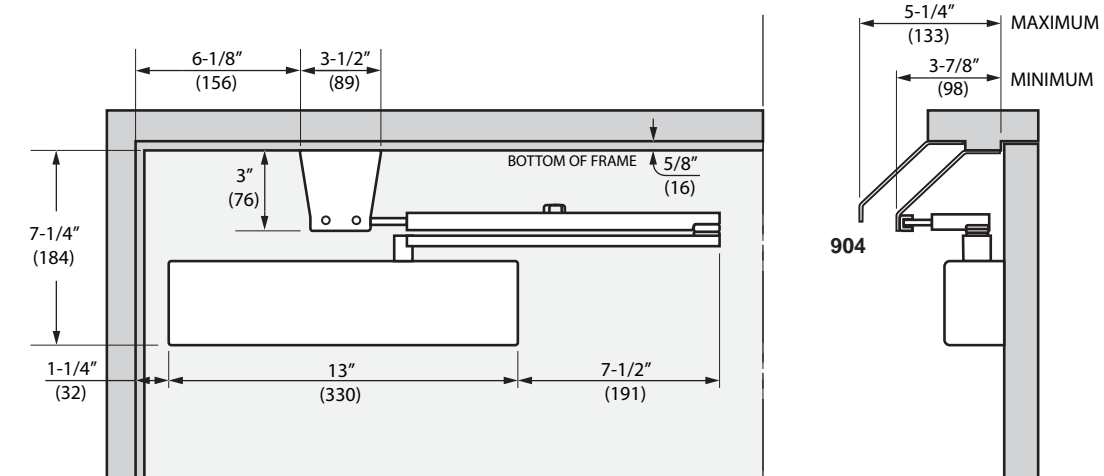

900 SERIES : OPTIONAL INSTALLATION

PARALLEL ARM (PUSH SIDE)

MAXIMUM OPENING: 180° (Standard), 120° (Hold Open)

OPTIONAL INSTALLATION

ARMS

- 900HOSPRING - Super Rigid Parallel Arm Stopper Hold-Open, Non-Handed with Spring Loaded Stop in Soffit Shoe
- 900SPRING - Super Rigid Non-Handed Parallel Arm with Spring Loaded Stop in the Soffit Shoe
- HOSRPS900 - Super Rigid Parallel Arm Stopper Hold-Open, Non-Handed with Stop in Soffit Shoe
- SPAS900 - Super Rigid Parallel Arm Stopper, Non-Handed with Stop in Soffit Shoe
- 901 / 902 - Hold-Open Arm with Parallel Bracket, Non-Handed with Stop in Soffit Shoe
- 900EXT - Extended Long Arm (3" extension) for Top Jamb with Deep Reveals
- 945AR - Door Closer Arm (Main and Regular Forearm)
- TRACK / 900 - Slide Track Arm with Removable Hold-Open

BRACKETS

- 904 - Parallel Arm Drop Bracket for Non-Hold Open Parallel Arm Applications to Clear a Surface-Applied Stop / Holder
- 905 - Parallel Arm Bracket
- 950 - Flat Drop Plate for Top Rail less than 3 1/2"