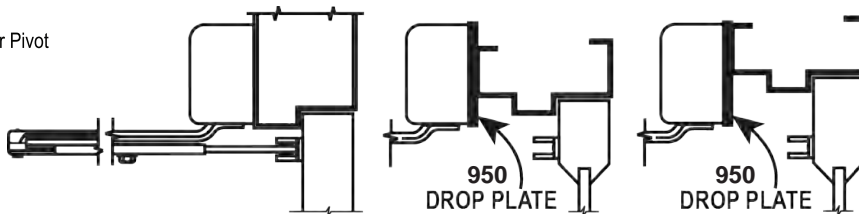

900 SERIES : REGULAR ARM INSTALLATION (PULL SIDE)

- RIGHT HAND DOOR SHOWN
- LEFT HAND DOOR OPPOSITE
- DIMENSIONS ARE IN INCHES
- DRAWING NOT TO SCALE

OPENING	DIM A
TO 120°	7-3/32 (180mm)
120° - 180°	3-15/16 (100mm)

900 SERIES: TOP JAMB INSTALLATION (PUSH SIDE)

- LEFT HAND DOOR SHOWN
- RIGHT HAND DOOR OPPOSITE
- DIMENSIONS ARE IN INCHES
- DRAWING NOT TO SCALE

OPENING	DIM A
TO 120°	7-3/32 (180mm)
120° - 180°	3-15/16 (100mm)

900 SERIES : PARALLEL ARM INSTALLATION (PUSH SIDE)

OPENING	DIM A	DIM B
TO 120°	9-1/2(241.5 mm)	6-1/8 (156 mm)
120° - 180°	5-7/8 (149.7 mm)	2-9/16 (65 mm)

- LEFT HAND DOOR SHOWN
- RIGHT HAND DOOR OPPOSITE
- DIMENSIONS ARE IN INCHES
- DRAWING NOT TO SCALE

900 SERIES : OPTIONAL INSTALLATION

REGULAR ARM (PULL SIDE)

TOP JAMB (PUSH SIDE)

MAXIMUM OPENING: 180°(Standard), 120° (Hold Open)

OPTIONAL INSTALLATION

ARMS

- 901 / 902 - Hold-Open Arm with Parallel Bracket, Non-Handed with Stop in Soffit Shoe
- 900EXT - Extended Long Arm (3" Extension) for Top Jamb with Deep Reveals
- 945AR - Door Closer Arm (Main and Regular Forearm)
- TRACK / 900 - Slide Track Arm with Removable Hold-Open