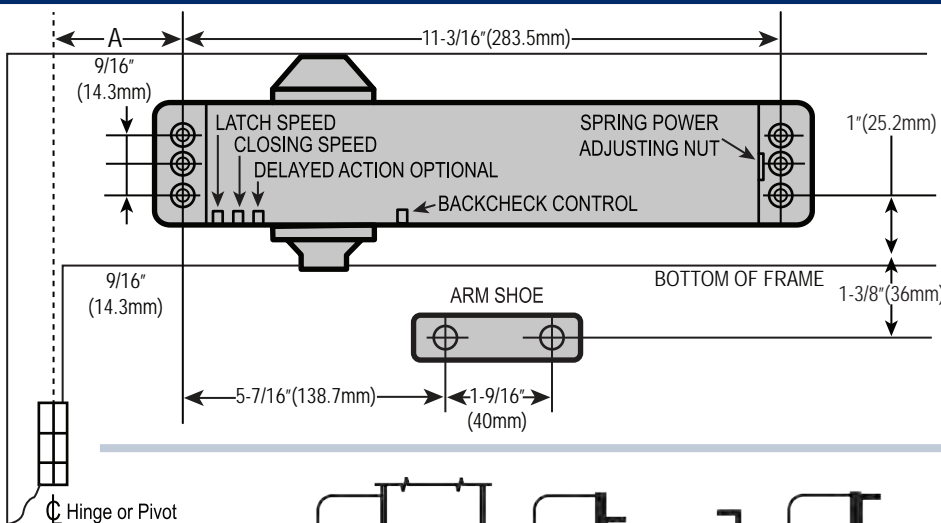

900 SERIES : REGULAR ARM INSTALLATION (PULL SIDE)

- RIGHT HAND DOOR SHOWN
- LEFT HAND DOOR OPPOSITE
- DIMENSIONS ARE IN INCHES
- DRAWING NOT TO SCALE

OPENING	DIM A
TO 120°	7-3/32 (180mm)
120° - 180°	3-15/16 (100mm)

900 SERIES: TOP JAMB INSTALLATION (PUSH SIDE)

- LEFT HAND DOOR SHOWN
- RIGHT HAND DOOR OPPOSITE
- DIMENSIONS ARE IN INCHES
- DRAWING NOT TO SCALE

OPENING	DIM A
TO 120°	7-3/32 (180mm)
120° - 180°	3-15/16 (100mm)

900 SERIES : PARALLEL ARM INSTALLATION (PUSH SIDE)

OPENING	DIM A	DIM B
TO 120°	9-1/2(241.5 mm)	6-1/8 (156 mm)
120° - 180°	5-7/8 (149.7 mm)	2-9/16 (65 mm)

- LEFT HAND DOOR SHOWN
- RIGHT HAND DOOR OPPOSITE
- DIMENSIONS ARE IN INCHES
- DRAWING NOT TO SCALE

900 SERIES : OPTIONAL INSTALLATION

REGULAR ARM (PULL SIDE)

TOP JAMB (PUSH SIDE)

MAXIMUM OPENING: 180°(Standard), 120° (Hold Open)

OPTIONAL INSTALLATION

ARMS

- 901 / 902 - Hold-Open Arm with Parallel Bracket, Non-Handed with Stop in Soffit Shoe
- 900EXT - Extended Long Arm (3" Extension) for Top Jamb with Deep Reveals
- 945AR - Door Closer Arm (Main and Regular Forearm)
- TRACK / 900 - Slide Track Arm with Removable Hold-Open