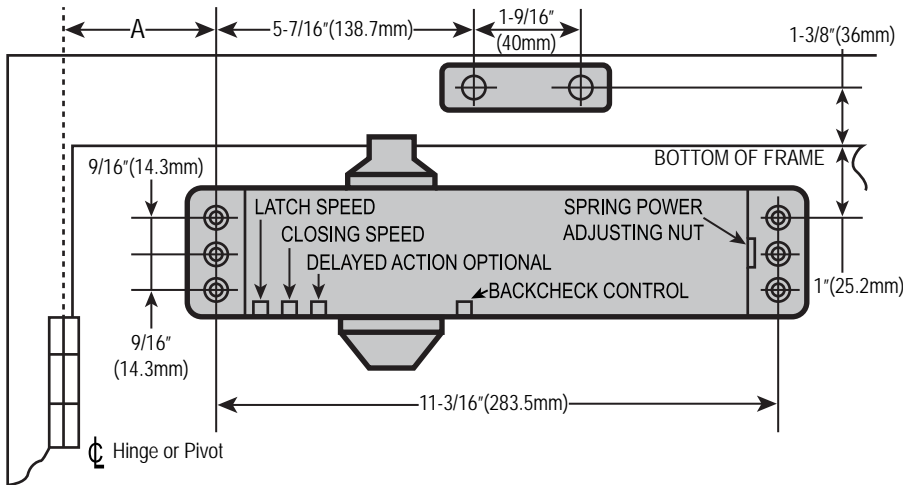

900 SERIES : REGULAR ARM INSTALLATION (PULL SIDE)

- RIGHT HAND DOOR SHOWN
- LEFT HAND DOOR OPPOSITE
- DIMENSIONS ARE IN INCHES
- DRAWING NOT TO SCALE

OPENING	DIM A
TO 120°	7-3/32 (180mm)
120° - 180°	3-15/16 (100mm)

900 SERIES: TOP JAMB INSTALLATION (PUSH SIDE)

- LEFT HAND DOOR SHOWN
- RIGHT HAND DOOR OPPOSITE
- DIMENSIONS ARE IN INCHES
- DRAWING NOT TO SCALE

OPENING	DIM A
TO 120°	7-3/32 (180mm)
120° - 180°	3-15/16 (100mm)

900 SERIES : PARALLEL ARM INSTALLATION (PUSH SIDE)

OPENING	DIM A	DIM B
TO 120°	9-1/2(241.5 mm)	6-1/8 (156 mm)
120° - 180°	5-7/8 (149.7 mm)	2-9/16 (65 mm)

- LEFT HAND DOOR SHOWN
- RIGHT HAND DOOR OPPOSITE
- DIMENSIONS ARE IN INCHES
- DRAWING NOT TO SCALE

900 SERIES : OPTIONAL INSTALLATION

REGULAR ARM (PULL SIDE)

TOP JAMB (PUSH SIDE)

MAXIMUM OPENING: 180°(Standard), 120° (Hold Open)

OPTIONAL INSTALLATION

ARMS

- 901 / 902 - Hold-Open Arm with Parallel Bracket, Non-Handed with Stop in Soffit Shoe
- 900EXT - Extended Long Arm (3" Extension) for Top Jamb with Deep Reveals
- 945AR - Door Closer Arm (Main and Regular Forearm)
- TRACK / 900 - Slide Track Arm with Removable Hold-Open