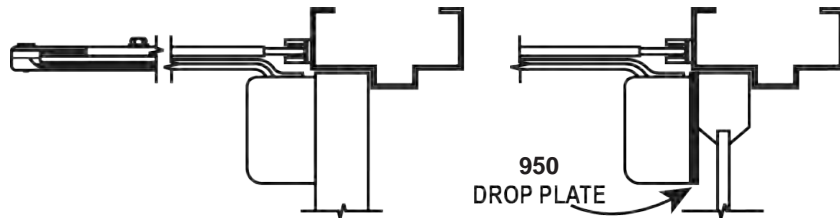

900 SERIES : REGULAR ARM INSTALLATION (PULL SIDE)

- RIGHT HAND DOOR SHOWN
- LEFT HAND DOOR OPPOSITE
- DIMENSIONS ARE IN INCHES
- DRAWING NOT TO SCALE

OPENING	DIM A
TO 120°	7-3/32 (180mm)
120° - 180°	3-15/16 (100mm)

900 SERIES: TOP JAMB INSTALLATION (PUSH SIDE)

- LEFT HAND DOOR SHOWN
- RIGHT HAND DOOR OPPOSITE
- DIMENSIONS ARE IN INCHES
- DRAWING NOT TO SCALE

OPENING	DIM A
TO 120°	7-3/32 (180mm)
120° - 180°	3-15/16 (100mm)

900 SERIES : PARALLEL ARM INSTALLATION (PUSH SIDE)

OPENING	DIM A	DIM B
TO 120°	9-1/2(241.5 mm)	6-1/8 (156 mm)
120° - 180°	5-7/8 (149.7 mm)	2-9/16 (65 mm)

- LEFT HAND DOOR SHOWN
- RIGHT HAND DOOR OPPOSITE
- DIMENSIONS ARE IN INCHES
- DRAWING NOT TO SCALE

900 SERIES : OPTIONAL INSTALLATION

REGULAR ARM (PULL SIDE)

TOP JAMB (PUSH SIDE)

MAXIMUM OPENING: 180°(Standard), 120° (Hold Open)

OPTIONAL INSTALLATION

ARMS

- 901 / 902 - Hold-Open Arm with Parallel Bracket, Non-Handed with Stop in Soffit Shoe
- 900EXT - Extended Long Arm (3" Extension) for Top Jamb with Deep Reveals
- 945AR - Door Closer Arm (Main and Regular Forearm)
- TRACK / 900 - Slide Track Arm with Removable Hold-Open