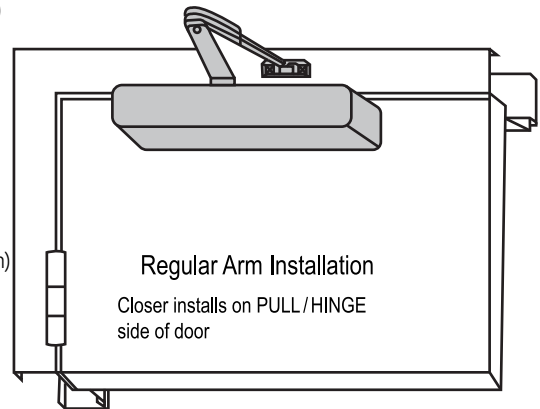

900 SERIES : REGULAR ARM INSTALLATION (PULL SIDE)

- RIGHT HAND DOOR SHOWN
- LEFT HAND DOOR OPPOSITE
- DIMENSIONS ARE IN INCHES
- DRAWING NOT TO SCALE

OPENING	DIM A
TO 120°	7-3/32 (180mm)
120° - 180°	3-15/16 (100mm)

900 SERIES: TOP JAMB INSTALLATION (PUSH SIDE)

- LEFT HAND DOOR SHOWN
- RIGHT HAND DOOR OPPOSITE
- DIMENSIONS ARE IN INCHES
- DRAWING NOT TO SCALE

OPENING	DIM A
TO 120°	7-3/32 (180mm)
120° - 180°	3-15/16 (100mm)

900 SERIES : PARALLEL ARM INSTALLATION (PUSH SIDE)

OPENING	DIM A	DIM B
TO 120°	9-1/2(241.5 mm)	6-1/8 (156 mm)
120° - 180°	5-7/8 (149.7 mm)	2-9/16 (65 mm)

- LEFT HAND DOOR SHOWN
- RIGHT HAND DOOR OPPOSITE
- DIMENSIONS ARE IN INCHES
- DRAWING NOT TO SCALE