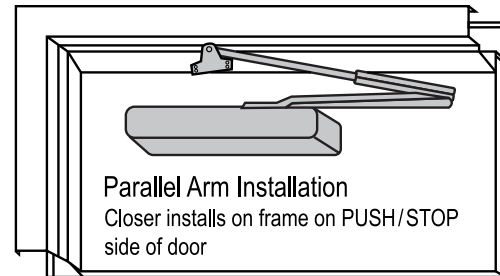

900 SERIES : REGULAR ARM INSTALLATION (PULL SIDE)

- RIGHT HAND DOOR SHOWN
- LEFT HAND DOOR OPPOSITE
- DIMENSIONS ARE IN INCHES
- DRAWING NOT TO SCALE

OPENING	DIM A
TO 120°	7-3/32 (180mm)
120° - 180°	3-15/16 (100mm)

900 SERIES: TOP JAMB INSTALLATION (PUSH SIDE)

- LEFT HAND DOOR SHOWN
- RIGHT HAND DOOR OPPOSITE
- DIMENSIONS ARE IN INCHES
- DRAWING NOT TO SCALE

OPENING	DIM A
TO 120°	7-3/32 (180mm)
120° - 180°	3-15/16 (100mm)

900 SERIES : PARALLEL ARM INSTALLATION (PUSH SIDE)

OPENING	DIM A	DIM B
TO 120°	9-1/2(241.5 mm)	6-1/8 (156 mm)
120° - 180°	5-7/8 (149.7 mm)	2-9/16 (65 mm)

- LEFT HAND DOOR SHOWN
- RIGHT HAND DOOR OPPOSITE
- DIMENSIONS ARE IN INCHES
- DRAWING NOT TO SCALE

900 SERIES : OPTIONAL INSTALLATION

REGULAR ARM (PULL SIDE)

TOP JAMB (PUSH SIDE)

MAXIMUM OPENING: 180°(Standard), 120° (Hold Open)

OPTIONAL INSTALLATION

ARMS

- 901 / 902 - Hold-Open Arm with Parallel Bracket, Non-Handed with Stop in Soffit Shoe
- 900EXT - Extended Long Arm (3" Extension) for Top Jamb with Deep Reveals
- 945AR - Door Closer Arm (Main and Regular Forearm)
- TRACK / 900 - Slide Track Arm with Removable Hold-Open