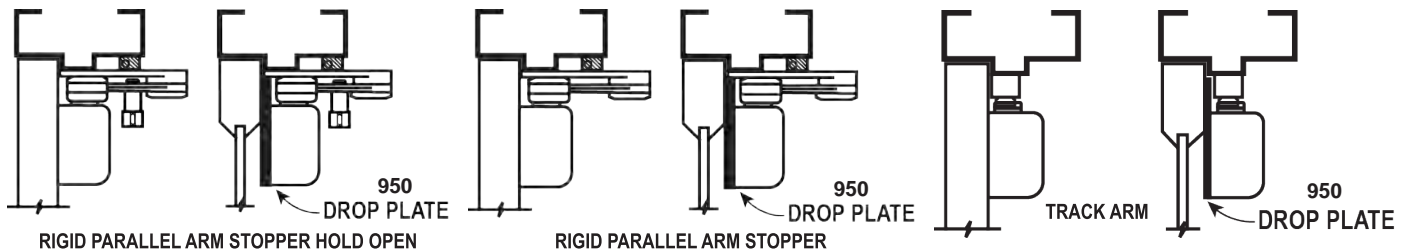

900 SERIES : PARALLEL ARM INSTALLATION (PUSH SIDE)

OPENING	DIM A	DIM B
TO 120°	9-1/2(241.5 mm)	6-1/8 (156 mm)
120° - 180°	5-7/8 (149.7 mm)	2-9/16 (65 mm)

- LEFT HAND DOOR SHOWN
- RIGHT HAND DOOR OPPOSITE
- DIMENSIONS ARE IN INCHES
- DRAWING NOT TO SCALE

900 SERIES : OPTIONAL INSTALLATION

REGULAR ARM (PULL SIDE)

TOP JAMB (PUSH SIDE)

MAXIMUM OPENING: 180°(Standard), 120° (Hold Open)

OPTIONAL INSTALLATION

ARMS

- 901 / 902 - Hold-Open Arm with Parallel Bracket, Non-Handed with Stop in Soffit Shoe
- 900EXT - Extended Long Arm (3" Extension) for Top Jamb with Deep Reveals
- 945AR - Door Closer Arm (Main and Regular Forearm)
- TRACK / 900 - Slide Track Arm with Removable Hold-Open

BRACKETS

- 950 - Flat Drop Plate for Top Rail less than 3 1/2"

900 SERIES : OPTIONAL INSTALLATION

PARALLEL ARM (PUSH SIDE)

MAXIMUM OPENING: 180° (Standard), 120° (Hold Open)

OPTIONAL INSTALLATION

ARMS

- 900HOSPRING - Super Rigid Parallel Arm Stopper Hold-Open, Non-Handed with Spring Loaded Stop in Soffit Shoe
- 900SPRING - Super Rigid Non-Handed Parallel Arm with Spring Loaded Stop in the Soffit Shoe
- HOSRPS900 - Super Rigid Parallel Arm Stopper Hold-Open, Non-Handed with Stop in Soffit Shoe
- SPAS900 - Super Rigid Parallel Arm Stopper, Non-Handed with Stop in Soffit Shoe
- 901 / 902 - Hold-Open Arm with Parallel Bracket, Non-Handed with Stop in Soffit Shoe
- 900EXT - Extended Long Arm (3" extension) for Top Jamb with Deep Reveals
- 945AR - Door Closer Arm (Main and Regular Forearm)
- TRACK / 900 - Slide Track Arm with Removable Hold-Open