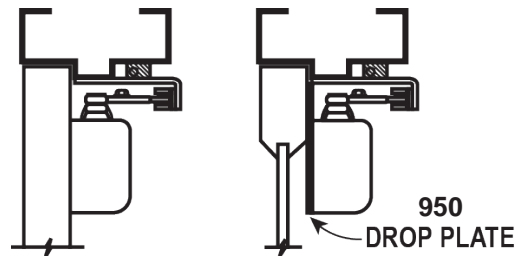

900 SERIES : REGULAR ARM INSTALLATION (PULL SIDE)

- RIGHT HAND DOOR SHOWN
- LEFT HAND DOOR OPPOSITE
- DIMENSIONS ARE IN INCHES
- DRAWING NOT TO SCALE

OPENING	DIM A
TO 120°	7-3/32 (180mm)
120° - 180°	3-15/16 (100mm)

900 SERIES: TOP JAMB INSTALLATION (PUSH SIDE)

- LEFT HAND DOOR SHOWN
- RIGHT HAND DOOR OPPOSITE
- DIMENSIONS ARE IN INCHES
- DRAWING NOT TO SCALE

OPENING	DIM A
TO 120°	7-3/32 (180mm)
120° - 180°	3-15/16 (100mm)

900 SERIES : PARALLEL ARM INSTALLATION (PUSH SIDE)

OPENING	DIM A	DIM B
TO 120°	9-1/2(241.5 mm)	6-1/8 (156 mm)
120° - 180°	5-7/8 (149.7 mm)	2-9/16 (65 mm)

- LEFT HAND DOOR SHOWN
- RIGHT HAND DOOR OPPOSITE
- DIMENSIONS ARE IN INCHES
- DRAWING NOT TO SCALE

900 SERIES : OPTIONAL INSTALLATION

REGULAR ARM (PULL SIDE)

TOP JAMB (PUSH SIDE)

MAXIMUM OPENING: 180°(Standard), 120° (Hold Open)

OPTIONAL INSTALLATION

ARMS

- 901 / 902 - Hold-Open Arm with Parallel Bracket, Non-Handed with Stop in Soffit Shoe
- 900EXT - Extended Long Arm (3" Extension) for Top Jamb with Deep Reveals
- 945AR - Door Closer Arm (Main and Regular Forearm)
- TRACK / 900 - Slide Track Arm with Removable Hold-Open