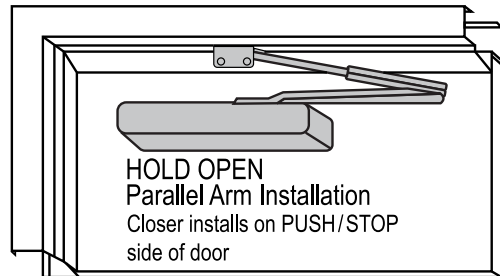

900 SERIES : REGULAR ARM INSTALLATION (PULL SIDE)

- RIGHT HAND DOOR SHOWN
- LEFT HAND DOOR OPPOSITE
- DIMENSIONS ARE IN INCHES
- DRAWING NOT TO SCALE

OPENING	DIM A
TO 120°	7-3/32 (180mm)
120° - 180°	3-15/16 (100mm)

900 SERIES: TOP JAMB INSTALLATION (PUSH SIDE)

- LEFT HAND DOOR SHOWN
- RIGHT HAND DOOR OPPOSITE
- DIMENSIONS ARE IN INCHES
- DRAWING NOT TO SCALE

OPENING	DIM A
TO 120°	7-3/32 (180mm)
120° - 180°	3-15/16 (100mm)

900 SERIES : PARALLEL ARM INSTALLATION (PUSH SIDE)

OPENING	DIM A	DIM B
TO 120°	9-1/2(241.5 mm)	6-1/8 (156 mm)
120° - 180°	5-7/8 (149.7 mm)	2-9/16 (65 mm)

- LEFT HAND DOOR SHOWN
- RIGHT HAND DOOR OPPOSITE
- DIMENSIONS ARE IN INCHES
- DRAWING NOT TO SCALE

900 SERIES : OPTIONAL INSTALLATION

REGULAR ARM (PULL SIDE)

TOP JAMB (PUSH SIDE)

MAXIMUM OPENING: 180°(Standard), 120° (Hold Open)

OPTIONAL INSTALLATION

ARMS

- 901 / 902 - Hold-Open Arm with Parallel Bracket, Non-Handed with Stop in Soffit Shoe
- 900EXT - Extended Long Arm (3" Extension) for Top Jamb with Deep Reveals
- 945AR - Door Closer Arm (Main and Regular Forearm)
- TRACK / 900 - Slide Track Arm with Removable Hold-Open