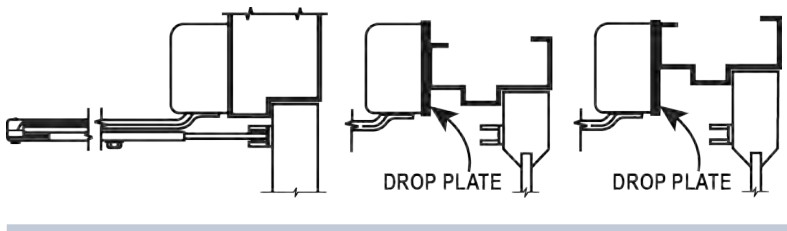

## CR801 / 801S SERIES : REGULAR ARM INSTALLATION (PULL SIDE)

- RIGHT HAND DOOR SHOWN
- LEFT HAND DOOR OPPOSITE
- DIMENSIONS ARE IN INCHES
- DRAWING NOT TO SCALE

OPENING	DIM A
TO 100°	7-1/2" (190.5mm)
TO 130°	6" (152.4mm)
TO 180°	4-1/2" (114.3mm)

## CR801 / 801S SERIES : TOP JAMB INSTALLATION (PUSH SIDE)

- RIGHT HAND DOOR SHOWN
- LEFT HAND DOOR OPPOSITE
- DIMENSIONS ARE IN INCHES
- DRAWING NOT TO SCALE

OPENING	DIM A
TO 100°	7-1/2" (190.5mm)
TO 130°	6" (152.4mm)
TO 180°	4-1/2" (114.3mm)

## CR801 / 801S SERIES : PARALLEL ARM INSTALLATION (PUSH SIDE)

OPENING	DIM A	DIM B
TO 120°	9-1/2" (241.3mm)	3-3/4" (95.25mm)
TO 180°	7" (177.8mm)	1-1/4" (31.75mm)

- LEFT HAND DOOR SHOWN
- RIGHT HAND DOOR OPPOSITE
- DIMENSIONS ARE IN INCHES
- DRAWING NOT TO SCALE