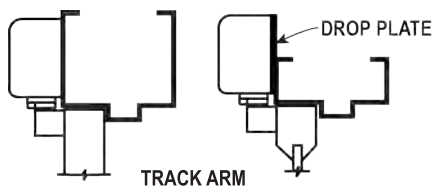

## CR801 / 801S SERIES : TOP JAMB INSTALLATION (PUSH SIDE)

- RIGHT HAND DOOR SHOWN
- LEFT HAND DOOR OPPOSITE
- DIMENSIONS ARE IN INCHES
- DRAWING NOT TO SCALE

OPENING	DIM A
TO 100°	7-1/2" (190.5mm)
TO 130°	6" (152.4mm)
TO 180°	4-1/2" (114.3mm)

## CR801 / 801S SERIES : PARALLEL ARM INSTALLATION (PUSH SIDE)

OPENING	DIM A	DIM B
TO 120°	9-1/2" (241.3mm)	3-3/4" (95.25mm)
TO 180°	7" (177.8mm)	1-1/4" (31.75mm)

- LEFT HAND DOOR SHOWN
- RIGHT HAND DOOR OPPOSITE
- DIMENSIONS ARE IN INCHES
- DRAWING NOT TO SCALE

### TOP JAMB (PUSH SIDE)

MAXIMUM OPENING: 180° (Standard), 120° (Hold Open)