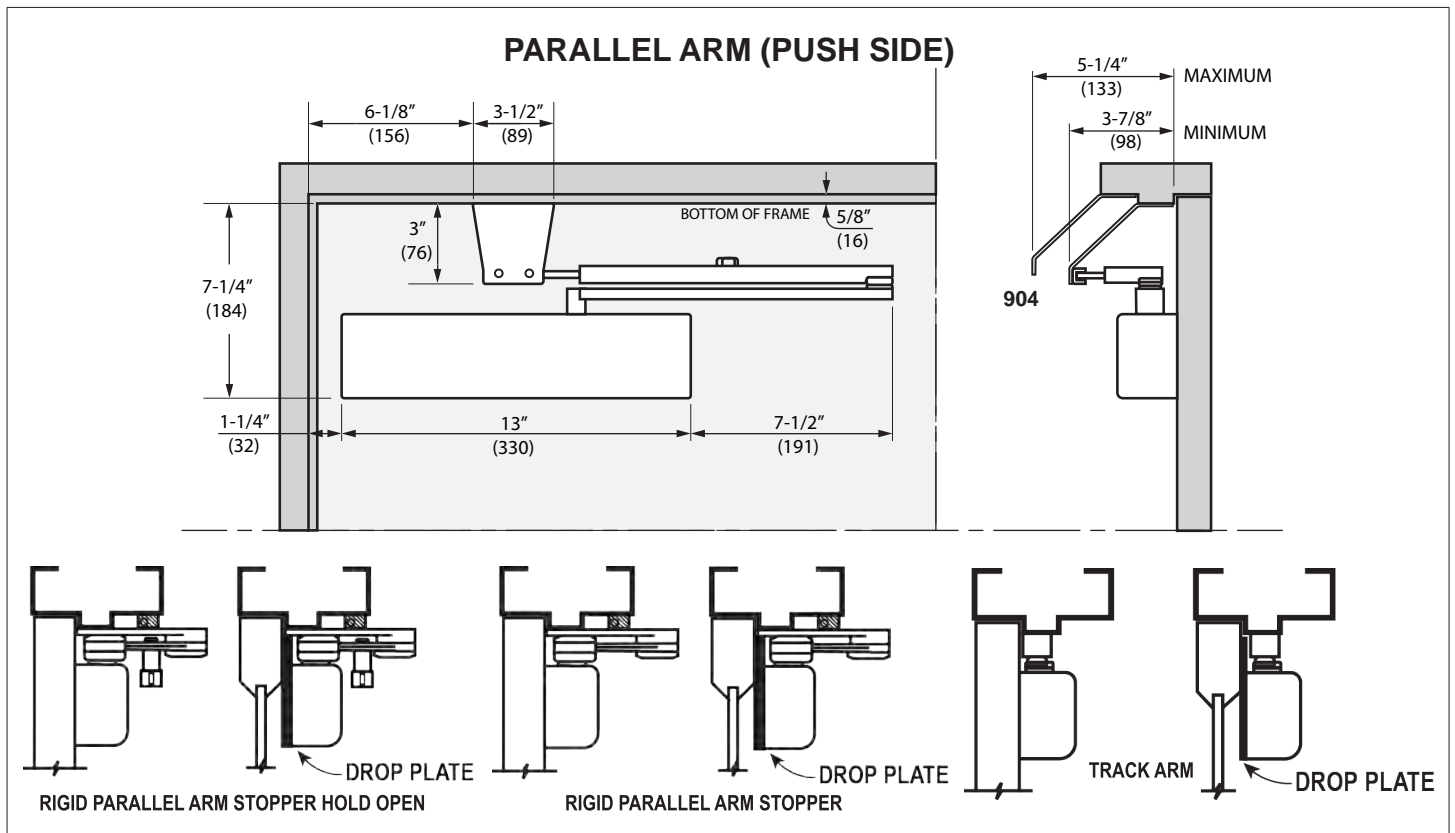

CR801 / 801S SERIES : OPTIONAL INSTALLATION

MAXIMUM OPENING: 180° (Standard), 120° (Hold Open)

OPTIONAL INSTALLATION

ARMS

- 900HOSPRING - Super Rigid Parallel Arm Stopper Hold-Open, Non-Handed with Spring Loaded Stop in Soffit Shoe
- 900SPRING - Super Rigid Non-Handed Parallel Arm with Spring Loaded Stop in the Soffit Shoe
- HOSRPS900 - Super Rigid Parallel Arm Stopper Hold-Open, Non-Handed with Stop in Soffit Shoe
- SPAS900 - Super Rigid Parallel Arm Stopper, Non-Handed with Stop in Soffit Shoe
- 901 / 902 - Hold-Open Arm with Parallel Bracket, Non-Handed with Stop in Soffit Shoe
- 900EXT - Extended Long Arm (3" Extension) for Top Jamb with Deep Reveals
- 945AR - Door Closer Arm (Main and Regular Forearm)
- TRACK / 900 - Slide Track Arm with Removable Hold-Open

BRACKETS

- 904 - Parallel Arm Drop Bracket for Non-Hold Open Parallel Arm Applications to Clear a Surface-Applied Stop / Holder
- 905 - Parallel Arm Bracket
- 850S - Slim Flat Drop Plate
- 850W - Wide Flat Drop Plate
- 850F - Full Flat Drop Plate