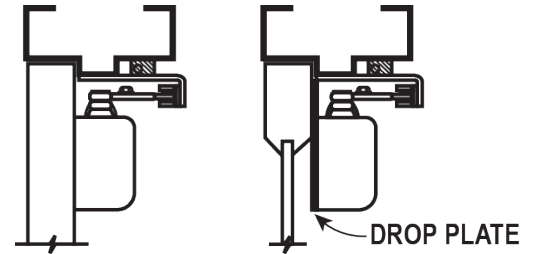

## CR801 / 801S SERIES : REGULAR ARM INSTALLATION (PULL SIDE)

- RIGHT HAND DOOR SHOWN
- LEFT HAND DOOR OPPOSITE
- DIMENSIONS ARE IN INCHES
- DRAWING NOT TO SCALE

OPENING	DIM A
TO 100°	7-1/2" (190.5mm)
TO 130°	6" (152.4mm)
TO 180°	4-1/2" (114.3mm)

## CR801 / 801S SERIES : TOP JAMB INSTALLATION (PUSH SIDE)

- RIGHT HAND DOOR SHOWN
- LEFT HAND DOOR OPPOSITE
- DIMENSIONS ARE IN INCHES
- DRAWING NOT TO SCALE

OPENING	DIM A
TO 100°	7-1/2" (190.5mm)
TO 130°	6" (152.4mm)
TO 180°	4-1/2" (114.3mm)

## CR801 / 801S SERIES : PARALLEL ARM INSTALLATION (PUSH SIDE)

OPENING	DIM A	DIM B
TO 120°	9-1/2" (241.3mm)	3-3/4" (95.25mm)
TO 180°	7" (177.8mm)	1-1/4" (31.75mm)

- LEFT HAND DOOR SHOWN
- RIGHT HAND DOOR OPPOSITE
- DIMENSIONS ARE IN INCHES
- DRAWING NOT TO SCALE