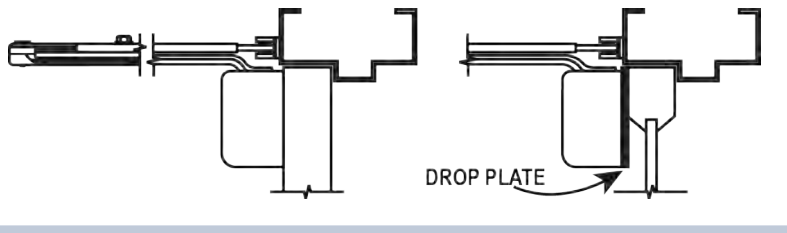

## CR801 / 801S SERIES : REGULAR ARM INSTALLATION (PULL SIDE)

- RIGHT HAND DOOR SHOWN
- LEFT HAND DOOR OPPOSITE
- DIMENSIONS ARE IN INCHES
- DRAWING NOT TO SCALE

OPENING	DIM A
TO 100°	7-1/2" (190.5mm)
TO 130°	6" (152.4mm)
TO 180°	4-1/2" (114.3mm)

## CR801 / 801S SERIES : TOP JAMB INSTALLATION (PUSH SIDE)

- RIGHT HAND DOOR SHOWN
- LEFT HAND DOOR OPPOSITE
- DIMENSIONS ARE IN INCHES
- DRAWING NOT TO SCALE

OPENING	DIM A
TO 100°	7-1/2" (190.5mm)
TO 130°	6" (152.4mm)
TO 180°	4-1/2" (114.3mm)

## CR801 / 801S SERIES : PARALLEL ARM INSTALLATION (PUSH SIDE)

OPENING	DIM A	DIM B
TO 120°	9-1/2" (241.3mm)	3-3/4" (95.25mm)
TO 180°	7" (177.8mm)	1-1/4" (31.75mm)

- LEFT HAND DOOR SHOWN
- RIGHT HAND DOOR OPPOSITE
- DIMENSIONS ARE IN INCHES
- DRAWING NOT TO SCALE