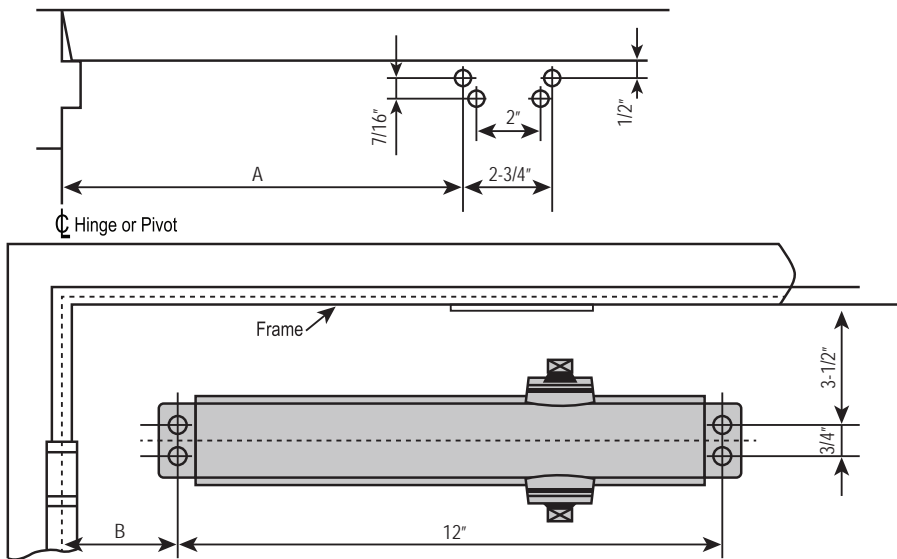

## CR801 / 801S SERIES : REGULAR ARM INSTALLATION (PULL SIDE)

- RIGHT HAND DOOR SHOWN
- LEFT HAND DOOR OPPOSITE
- DIMENSIONS ARE IN INCHES
- DRAWING NOT TO SCALE

OPENING	DIM A
TO 100°	7-1/2" (190.5mm)
TO 130°	6" (152.4mm)
TO 180°	4-1/2" (114.3mm)

## CR801 / 801S SERIES : TOP JAMB INSTALLATION (PUSH SIDE)

- RIGHT HAND DOOR SHOWN
- LEFT HAND DOOR OPPOSITE
- DIMENSIONS ARE IN INCHES
- DRAWING NOT TO SCALE

OPENING	DIM A
TO 100°	7-1/2" (190.5mm)
TO 130°	6" (152.4mm)
TO 180°	4-1/2" (114.3mm)

## CR801 / 801S SERIES : PARALLEL ARM INSTALLATION (PUSH SIDE)

OPENING	DIM A	DIM B
TO 120°	9-1/2" (241.3mm)	3-3/4" (95.25mm)
TO 180°	7" (177.8mm)	1-1/4" (31.75mm)

- LEFT HAND DOOR SHOWN
- RIGHT HAND DOOR OPPOSITE
- DIMENSIONS ARE IN INCHES
- DRAWING NOT TO SCALE

### TOP JAMB (PUSH SIDE)

MAXIMUM OPENING: 180° (Standard), 120° (Hold Open)