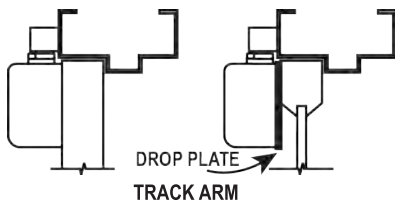

CR801 / 801S SERIES : OPTIONAL INSTALLATION

REGULAR ARM (PULL SIDE)