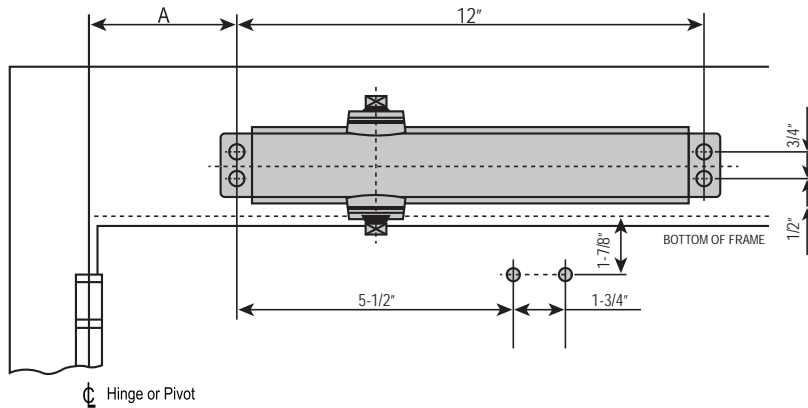

## CR801 / 801S SERIES : REGULAR ARM INSTALLATION (PULL SIDE)

- RIGHT HAND DOOR SHOWN
- LEFT HAND DOOR OPPOSITE
- DIMENSIONS ARE IN INCHES
- DRAWING NOT TO SCALE

OPENING	DIM A
TO 100°	7-1/2" (190.5mm)
TO 130°	6" (152.4mm)
TO 180°	4-1/2" (114.3mm)

## CR801 / 801S SERIES : TOP JAMB INSTALLATION (PUSH SIDE)

- RIGHT HAND DOOR SHOWN
- LEFT HAND DOOR OPPOSITE
- DIMENSIONS ARE IN INCHES
- DRAWING NOT TO SCALE

OPENING	DIM A
TO 100°	7-1/2" (190.5mm)
TO 130°	6" (152.4mm)
TO 180°	4-1/2" (114.3mm)

## CR801 / 801S SERIES : PARALLEL ARM INSTALLATION (PUSH SIDE)

OPENING	DIM A	DIM B
TO 120°	9-1/2" (241.3mm)	3-3/4" (95.25mm)
TO 180°	7" (177.8mm)	1-1/4" (31.75mm)

- LEFT HAND DOOR SHOWN
- RIGHT HAND DOOR OPPOSITE
- DIMENSIONS ARE IN INCHES
- DRAWING NOT TO SCALE

### TOP JAMB (PUSH SIDE)

MAXIMUM OPENING: 180° (Standard), 120° (Hold Open)