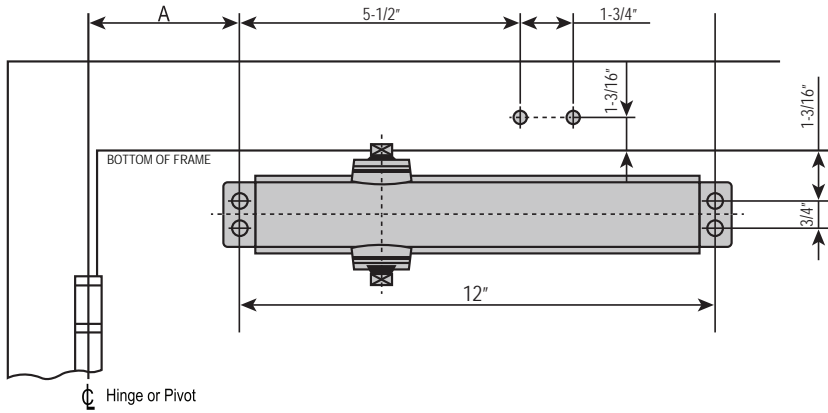

## CR801 / 801S SERIES : REGULAR ARM INSTALLATION (PULL SIDE)

- RIGHT HAND DOOR SHOWN
- LEFT HAND DOOR OPPOSITE
- DIMENSIONS ARE IN INCHES
- DRAWING NOT TO SCALE

OPENING	DIM A
TO 100°	7-1/2" (190.5mm)
TO 130°	6" (152.4mm)
TO 180°	4-1/2" (114.3mm)

## CR801 / 801S SERIES : TOP JAMB INSTALLATION (PUSH SIDE)

- RIGHT HAND DOOR SHOWN
- LEFT HAND DOOR OPPOSITE
- DIMENSIONS ARE IN INCHES
- DRAWING NOT TO SCALE

OPENING	DIM A
TO 100°	7-1/2" (190.5mm)
TO 130°	6" (152.4mm)
TO 180°	4-1/2" (114.3mm)

## CR801 / 801S SERIES : PARALLEL ARM INSTALLATION (PUSH SIDE)

OPENING	DIM A	DIM B
TO 120°	9-1/2" (241.3mm)	3-3/4" (95.25mm)
TO 180°	7" (177.8mm)	1-1/4" (31.75mm)

- LEFT HAND DOOR SHOWN
- RIGHT HAND DOOR OPPOSITE
- DIMENSIONS ARE IN INCHES
- DRAWING NOT TO SCALE

### TOP JAMB (PUSH SIDE)

MAXIMUM OPENING: 180° (Standard), 120° (Hold Open)