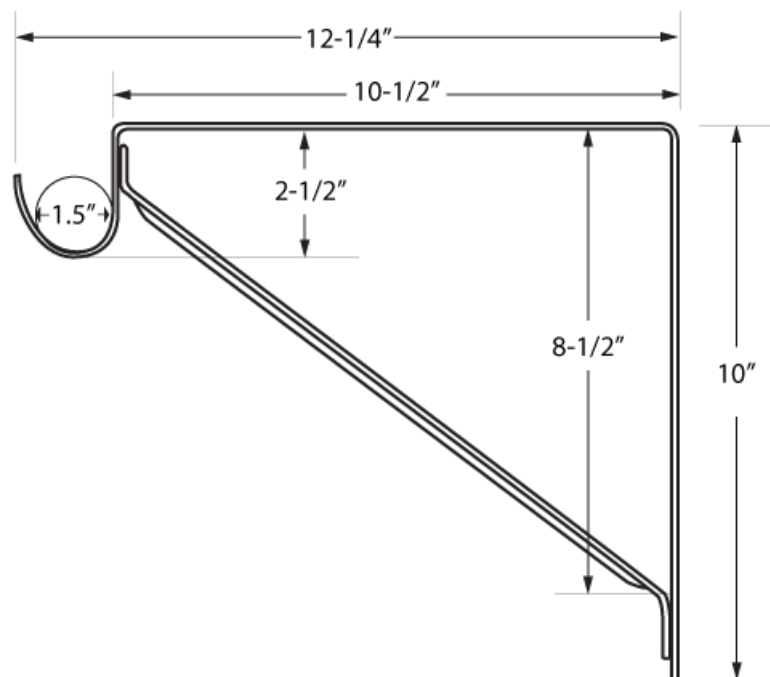

FSR123 HEAVY DUTY SHELF AND ROD SUPPORT

Features

- Supports shelves up to 14" wide
- Rod up to 1-1/2" diameter
- Individually poly-bagged
- Screws packed individually with bracket

Material

- Steel

Finish

- White
- US26 - Polished Chrome