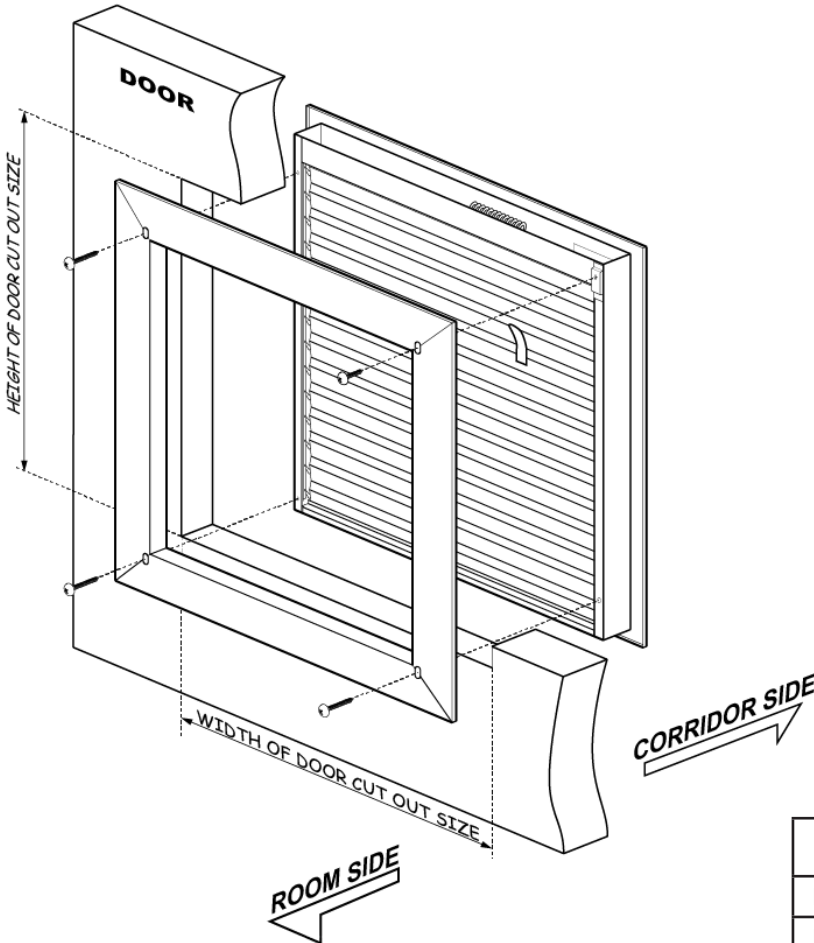

## FLLV, ADJUSTABLE FUSIBLE LINK LOUVERS

### 90 Minute Fire-Rated Steel Louvers

**IN STOCK  
FOR IMMEDIATE SHIPPING**

- ▶ For use in Fire Rated Door Applications under Positive and Neutral Pressure Intertek Testing Certification in Compliance to NFPA 252 (2000), UL 10C (2009), NFPA 252 (2012), CSI Code 089000 Louvers & Vents
- ▶ Fusible Link Design Temperature 165°F Max
- ▶ 16 Gauge Cold Rolled Steel Frame and Blades
- ▶ Mitered Welded Corner Frame Construction
- ▶ Free Flow Area: 45% Free
- ▶ 1 9/16" Deep Louver Assembly
- ▶ Cadmium Plated Steel Rivets
- ▶ Cadmium Plated Steel Tension Spring
- ▶ Door Size Thickness: 1 3/4" Only
- ▶ Baked on Powder Coat Finish
- ▶ Color: Standard Bronze
- ▶ Fasteners: 3 x 3/4" LG & 1 x 1/2" LG