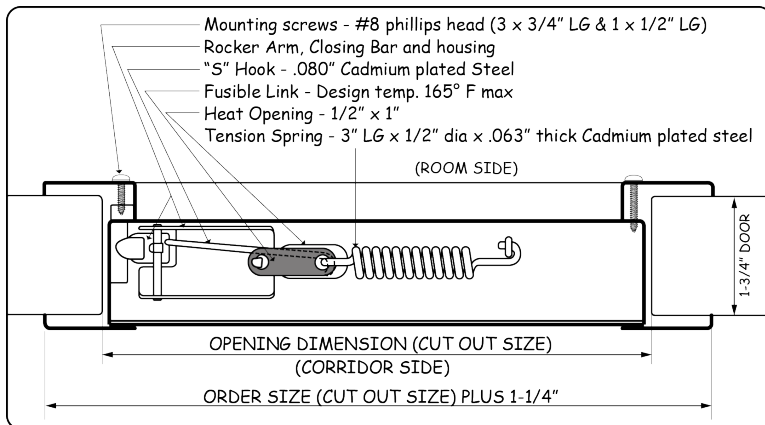

## FLLV, ADJUSTABLE FUSIBLE LINK LOUVERS

### 90 Minute Fire-Rated Steel Louvers

**IN STOCK  
FOR IMMEDIATE SHIPPING**

- ▶ For use in Fire Rated Door Applications under Positive and Neutral Pressure Intertek Testing Certification in Compliance to NFPA 252 (2000), UL 10C (2009), NFPA 252 (2012), CSI Code 089000 Louvers & Vents
- ▶ Fusible Link Design Temperature 165°F Max
- ▶ 16 Gauge Cold Rolled Steel Frame and Blades
- ▶ Mitered Welded Corner Frame Construction
- ▶ Free Flow Area: 45% Free
- ▶ 1 9/16" Deep Louver Assembly
- ▶ Cadmium Plated Steel Rivets
- ▶ Cadmium Plated Steel Tension Spring
- ▶ Door Size Thickness: 1 3/4" Only
- ▶ Baked on Powder Coat Finish
- ▶ Color: Standard Bronze
- ▶ Fasteners: 3 x 3/4" LG & 1 x 1/2" LG

ITEM #	SIZES (DOOR CUTOUT)	PCS /CTN	
FLLV1212	12" x 12"	1	For pricing & availability inquiries contact your Local Distributor or click <a href="#">here</a> for the list of our Sales Representatives
FLLV1224	12" x 24"	1	
FLLV1812	18" x 12"	1	
FLLV1818	18" x 18"	1	
FLLV1824	18" x 24"	1	
FLLV2412	24" x 12"	1	
FLLV2418	24" x 18"	1	
FLLV2424	24" x 24"	1	