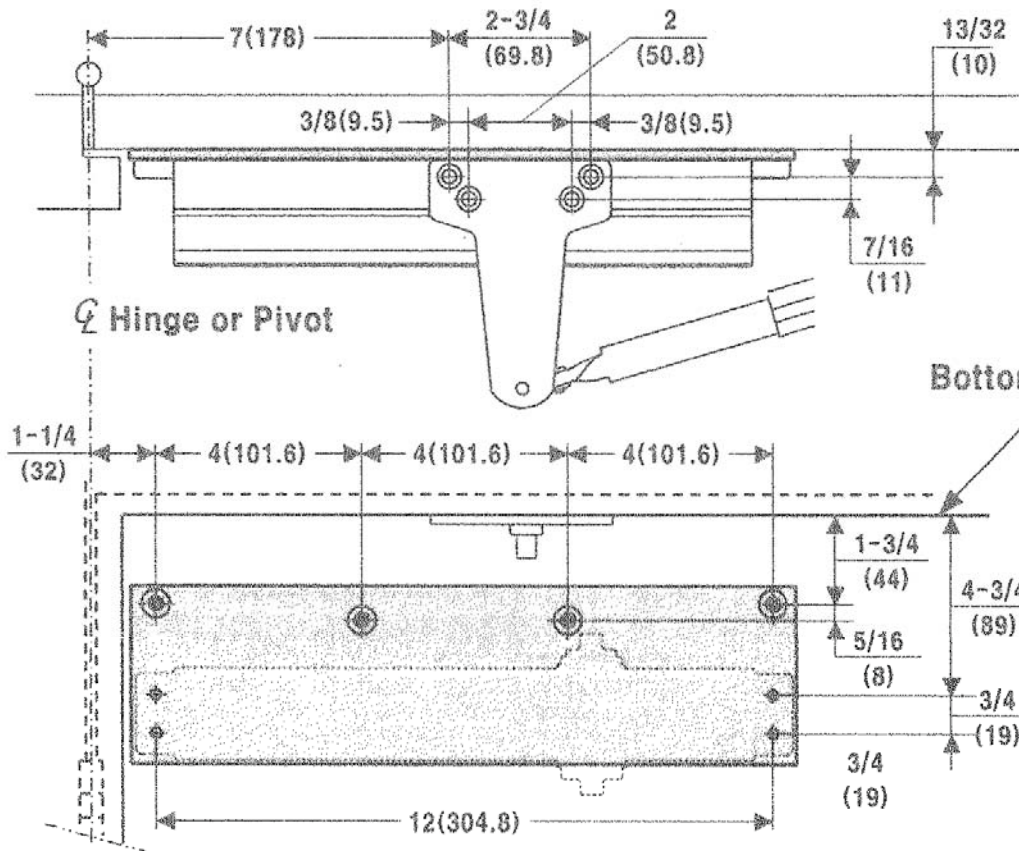

PUSH SIDE (DOOR MOUNT) DROP PLATE PERMITS 180° MAXIMUM OPENING

PUSH SIDE MOUNT ON: 850W DROP PLATE

- Do Not Scale Drawing
- Dimensions : inches(mm)

LEFT HAND DOOR SHOWN, RIGHT HAND OPPOSITE.

6605 Flotilla St.
City of Commerce
CA 90040 USA
Tel: (323) 888-6601
FAX: (323) 888-6699
Website: cal-royal.com
Email: sales@cal-royal.com

ITEM NO.

850W

DESCRIPTION

DROP PLATE

ANSI

SCALE

not to scale

PAGE 1 OF 1