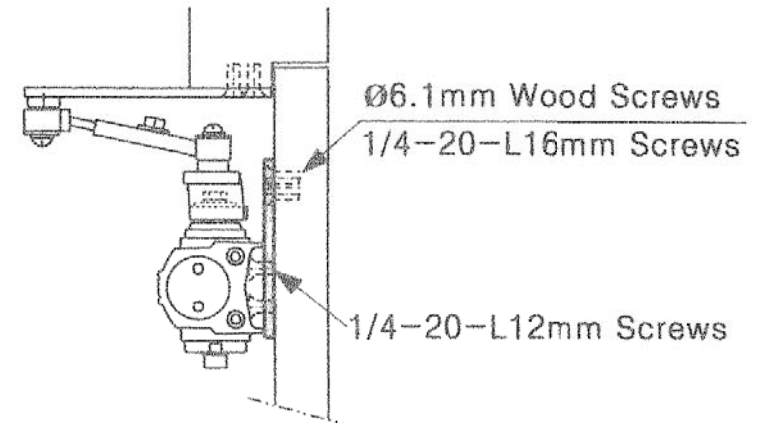

PUSH SIDE (DOOR MOUNT) DROP PLATE PERMITS 180° MAXIMUM OPENING

PUSH SIDE MOUNT ON: 850W DROP PLATE

- Do Not Scale Drawing
- Dimensions : inches(mm)

LEFT HAND DOOR SHOWN, RIGHT HAND OPPOSITE.

6605 Flotilla St.
City of Commerce
CA 90040 USA
Tel: (323) 888-6601
FAX: (323) 888-6699
Website: cal-royal.com
Email: sales@cal-royal.com

ITEM NO.

850W

DESCRIPTION

DROP PLATE

ANSI

SCALE

not to scale

PAGE 1 OF 1