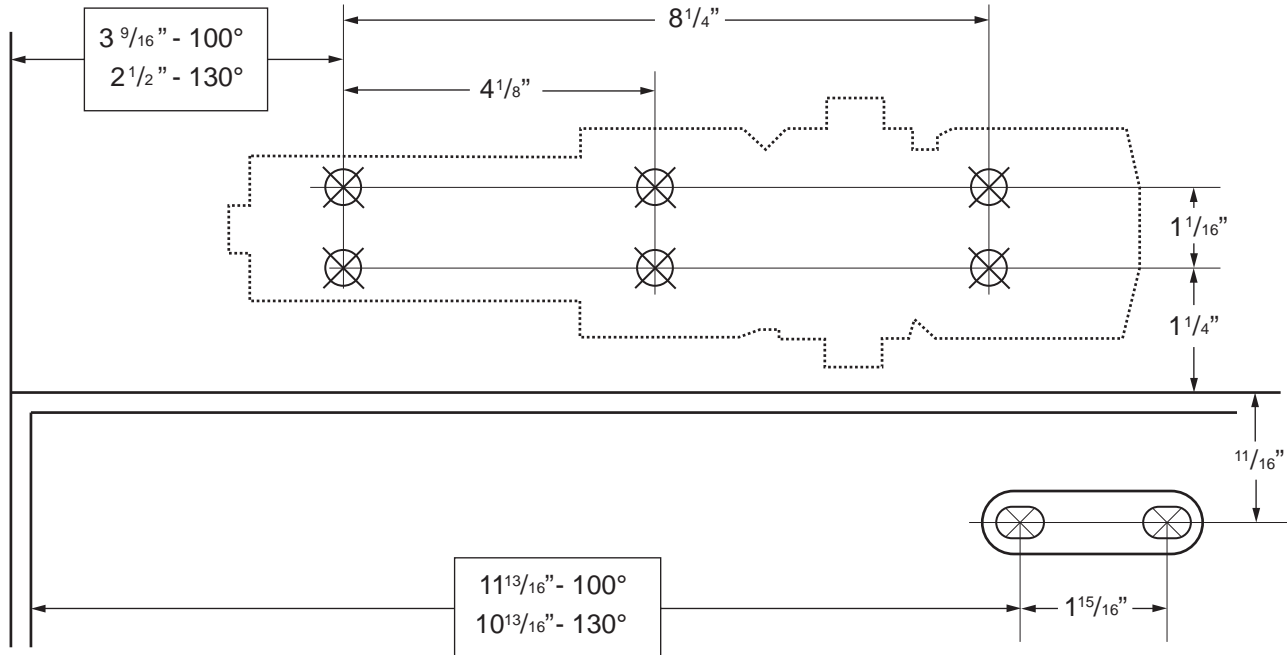

# CR441 Push Side Top Jamb Center Mount Drop Plate Allows 130° Maximum Opening.

Push Side Mount  
CR18TJ Center mount Drop Plate

Left hand door shown, use opposite for right hand door

6605 Flotilla St.  
City of Commerce  
CA 90040 USA  
Tel: (323) 888-6601  
FAX: (323) 888-6699  
Website: cal-royal.com  
Email: sales@cal-royal.com

ITEM NO.

**CR18TJ**

DESCRIPTION

DOOR CLOSER DROP PLATE  
CENTER MOUNT

ANSI

----

SCALE

NOT TO SCALE

PAGE 1 OF 1

UNIT

inches

VERSION

ver. 1.0 rev. 10/12

BY: bteves/adg