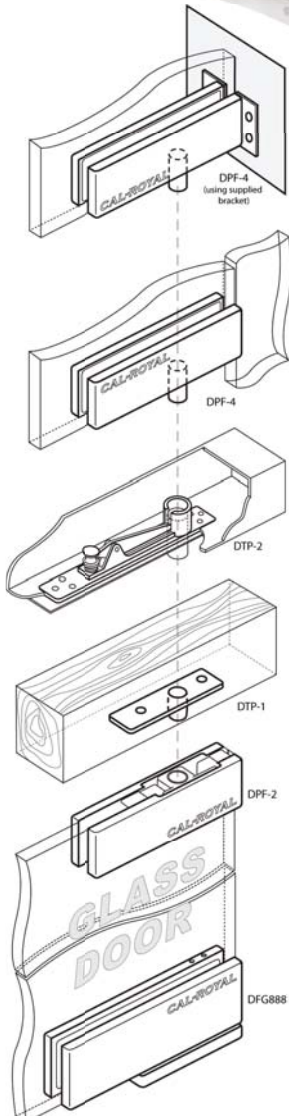

# DFG888 Concealed Glass Floor Door Closer

**5-YEAR  
WARRANTY**

- Standard Concealed Glass Floor Door Closer with Hold-Open
- Also available with Non Hold-Open option (**DFG888-NHO**)
- Quick and Easy Installation with Smooth Movement
- No Need to Have the Preset on the Floor
- Easy Installation with Base Seat Adjustable for  $\pm 0.12"$  ( $\pm 3\text{mm}$ ) Backward and Forward,  $\pm 0.12"$  ( $\pm 3\text{mm}$ ) Left and Right, and for 4° Alignment Adjustment

## FEATURES

- Suggested Door Width: 29.5" - 39.4" (750-1000mm)
- Door Weight: 220 lbs. (100kgs)
- Dimensions: Length: 7.32" (186mm)  
Width: 2.68" (68mm)  
Thickness: 1.42" (36mm)
- Angle of Opening: 150° for both left and right opening (double action)
- Closing Speed: Optional
- Braking Speed: Optional
- Hold-Open: 90°; Optional Non Hold-Open (DFG888-NHO)
- Stock Item with Hold-Open Feature
- Warranty: 5 Years

		
<b>DFG888-NHO</b>	<b>DPF-2</b>	<b>DPF-4</b>
<ul style="list-style-type: none"> <li>• Concealed Glass Floor Door Closer with Non Hold-Open feature</li> <li>• Non-Handed</li> </ul>	<ul style="list-style-type: none"> <li>• Top Patch (door)</li> <li>• Non-handed</li> </ul>	<ul style="list-style-type: none"> <li>• Over Panel Patch</li> <li>• Used on Glass Walls or Glass Overhead Panels</li> </ul>
		
<b>DTP-2</b>	<b>DTP-1</b>	
<ul style="list-style-type: none"> <li>• Optional Adjustable Top Pivot</li> <li>• Used on Hollow Door Frames</li> </ul>	<ul style="list-style-type: none"> <li>• Optional Top Pivot</li> <li>• Used on Solid Door Frames</li> </ul>	