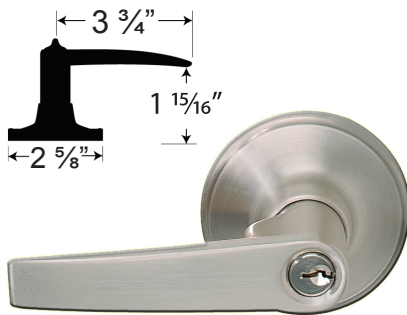

CHELSIE SERIES LEVERSETS

OPTIONAL

ADA

**SOPHIA "SOP" SERIES
(NON-HANDED)**

**MAYFAIR "MAY" SERIES
(HANDED)**

**LENOX "LEN" SERIES
(NON-HANDED)**

**BRISTOL "BRI" SERIES
(NON-HANDED)**

**AUSTIN "AUS" SERIES
(NON-HANDED)**

FEATURES & SPECIFICATIONS

- ◆ Grade 3, ANSI Standard A156.2
- ◆ Brass Trim. Levers are Brass Plated
- ◆ Kwikset Keyway. Re-keyable for Master and Construction Keying
- ◆ Weiser and Schlage "C" Keyway Available on Special Factory Order
- ◆ For Wood and Metal Doors, Fits 1 3/8" to 1 3/4" Thick Doors
- ◆ 2 3/8" or 2 3/4" Adjustable Backset, Size 1" x 2 1/4" Round Corner Standard
- ◆ Square Corner Option and Drive-in Adjustable Backset is also Available
- ◆ Round Corner Full Lip Strike is Standard. Other Strike Options are also Available
- ◆ Keyed Entry Comes with Lever / Lever for Exterior and Interior
- ◆ 1" Bore Diameter for Latch, 2 1/8" Diameter for Lock Housing
- ◆ Easy Installation
- ◆ When ordering prefix Series Design to function number:
(ex: **LEN-00 Entry**).

FUNCTIONS

- 00 - Entry
- 20 - Privacy (Bed & Bath)
- 30 - Passage (Hall & Closet)
- 40 - Dummy (Active Dummy, not rigid)
- 05 - Storeroom (Vestibule)

FINISHES

- ◆ US3 - Polished Brass
- ◆ US5 - Antique Brass
- ◆ US15 - Satin Nickel
- ◆ US15A - Antique Nickel
- ◆ US10B - Oil Rubbed Bronze
- ◆ US26D - Satin Chrome
- ◆ US26 - Polished Chrome
- ◆ Other finishes available upon request based on quantity with factory lead time.
- ◆ **Refer to pricelist for stock finishes**
- ◆ For **EXCEL LIFETIME FINISH** on polished brass, prefix "LIF" before part #, with factory lead time