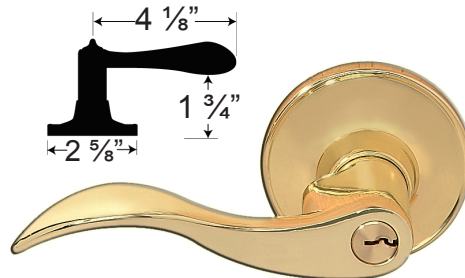

CHELSIE SERIES LEVERSETS

OPTIONAL

ADA

**SOPHIA "SOP" SERIES
(NON-HANDED)**

**MAYFAIR "MAY" SERIES
(HANDED)**

**LENOX "LEN" SERIES
(NON-HANDED)**

**BRISTOL "BRI" SERIES
(NON-HANDED)**

**AUSTIN "AUS" SERIES
(NON-HANDED)**

FEATURES & SPECIFICATIONS

- ◆ Grade 3, ANSI Standard A156.2
- ◆ Brass Trim. Levers are Brass Plated
- ◆ Kwikset Keyway. Re-keyable for Master and Construction Keying
- ◆ Weiser and Schlage "C" Keyway Available on Special Factory Order
- ◆ For Wood and Metal Doors, Fits 1 3/8" to 1 3/4" Thick Doors
- ◆ 2 3/8" or 2 3/4" Adjustable Backset, Size 1" x 2 1/4" Round Corner Standard
- ◆ Square Corner Option and Drive-in Adjustable Backset is also Available
- ◆ Round Corner Full Lip Strike is Standard. Other Strike Options are also Available
- ◆ Keyed Entry Comes with Lever / Lever for Exterior and Interior
- ◆ 1" Bore Diameter for Latch, 2 1/8" Diameter for Lock Housing
- ◆ Easy Installation
- ◆ When ordering prefix Series Design to function number:
(ex: **LEN-00 Entry**).

FUNCTIONS

- 00 - Entry
- 20 - Privacy (Bed & Bath)
- 30 - Passage (Hall & Closet)
- 40 - Dummy (Active Dummy, not rigid)
- 05 - Storeroom (Vestibule)

FINISHES

- ◆ US3 - Polished Brass
- ◆ US5 - Antique Brass
- ◆ US15 - Satin Nickel
- ◆ US15A - Antique Nickel
- ◆ US10B - Oil Rubbed Bronze
- ◆ US26D - Satin Chrome
- ◆ US26 - Polished Chrome
- ◆ Other finishes available upon request based on quantity with factory lead time.
- ◆ **Refer to pricelist for stock finishes**
- ◆ For **EXCEL LIFETIME FINISH** on polished brass, prefix "LIF" before part #, with factory lead time