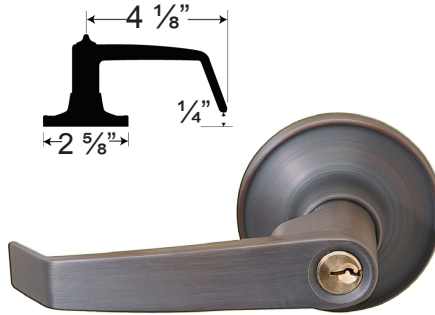

CHELSIE SERIES LEVERSETS

OPTIONAL

ADA

**SOPHIA "SOP" SERIES
(NON-HANDED)**

**MAYFAIR "MAY" SERIES
(HANDED)**

**LENOX "LEN" SERIES
(NON-HANDED)**

**BRISTOL "BRI" SERIES
(NON-HANDED)**

**AUSTIN "AUS" SERIES
(NON-HANDED)**

FEATURES & SPECIFICATIONS

- ◆ Grade 3, ANSI Standard A156.2
- ◆ Brass Trim. Levers are Brass Plated
- ◆ Kwikset Keyway. Re-keyable for Master and Construction Keying
- ◆ Weiser and Schlage "C" Keyway Available on Special Factory Order
- ◆ For Wood and Metal Doors, Fits 1 3/8" to 1 3/4" Thick Doors
- ◆ 2 3/8" or 2 3/4" Adjustable Backset, Size 1" x 2 1/4" Round Corner Standard
- ◆ Square Corner Option and Drive-in Adjustable Backset is also Available
- ◆ Round Corner Full Lip Strike is Standard. Other Strike Options are also Available
- ◆ Keyed Entry Comes with Lever / Lever for Exterior and Interior
- ◆ 1" Bore Diameter for Latch, 2 1/8" Diameter for Lock Housing
- ◆ Easy Installation
- ◆ When ordering prefix Series Design to function number:
(ex: **LEN-00 Entry**).

FUNCTIONS

- 00 - Entry
- 20 - Privacy (Bed & Bath)
- 30 - Passage (Hall & Closet)
- 40 - Dummy (Active Dummy, not rigid)
- 05 - Storeroom (Vestibule)

FINISHES

- ◆ US3 - Polished Brass
- ◆ US5 - Antique Brass
- ◆ US15 - Satin Nickel
- ◆ US15A - Antique Nickel
- ◆ US10B - Oil Rubbed Bronze
- ◆ US26D - Satin Chrome
- ◆ US26 - Polished Chrome
- ◆ Other finishes available upon request based on quantity with factory lead time.
- ◆ **Refer to pricelist for stock finishes**
- ◆ For **EXCEL LIFETIME FINISH** on polished brass, prefix "LIF" before part #, with factory lead time