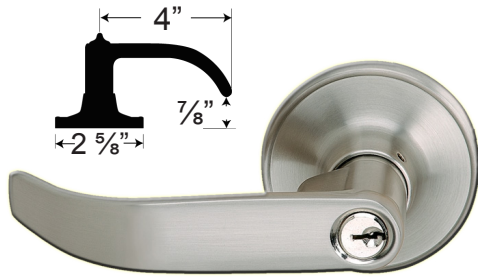

CHELSIE SERIES LEVERSETS

OPTIONAL

ADA

**SOPHIA "SOP" SERIES
(NON-HANDED)**

**MAYFAIR "MAY" SERIES
(HANDED)**

**LENOX "LEN" SERIES
(NON-HANDED)**

**BRISTOL "BRI" SERIES
(NON-HANDED)**

**AUSTIN "AUS" SERIES
(NON-HANDED)**

FEATURES & SPECIFICATIONS

- ◆ Grade 3, ANSI Standard A156.2
- ◆ Brass Trim. Levers are Brass Plated
- ◆ Kwikset Keyway. Re-keyable for Master and Construction Keying
- ◆ Weiser and Schlage "C" Keyway Available on Special Factory Order
- ◆ For Wood and Metal Doors, Fits 1 3/8" to 1 3/4" Thick Doors
- ◆ 2 3/8" or 2 3/4" Adjustable Backset, Size 1" x 2 1/4" Round Corner Standard
- ◆ Square Corner Option and Drive-in Adjustable Backset is also Available
- ◆ Round Corner Full Lip Strike is Standard. Other Strike Options are also Available
- ◆ Keyed Entry Comes with Lever / Lever for Exterior and Interior
- ◆ 1" Bore Diameter for Latch, 2 1/8" Diameter for Lock Housing
- ◆ Easy Installation
- ◆ When ordering prefix Series Design to function number:
(ex: **LEN-00 Entry**).

FUNCTIONS

- 00 - Entry
- 20 - Privacy (Bed & Bath)
- 30 - Passage (Hall & Closet)
- 40 - Dummy (Active Dummy, not rigid)
- 05 - Storeroom (Vestibule)

FINISHES

- ◆ US3 - Polished Brass
- ◆ US5 - Antique Brass
- ◆ US15 - Satin Nickel
- ◆ US15A - Antique Nickel
- ◆ US10B - Oil Rubbed Bronze
- ◆ US26D - Satin Chrome
- ◆ US26 - Polished Chrome
- ◆ Other finishes available upon request based on quantity with factory lead time.
- ◆ **Refer to pricelist for stock finishes**
- ◆ For **EXCEL LIFETIME FINISH** on polished brass, prefix "LIF" before part #, with factory lead time