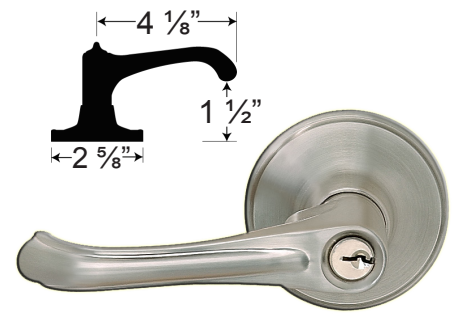

CHELSIE SERIES LEVERSETS

OPTIONAL

ADA

**SOPHIA "SOP" SERIES
(NON-HANDED)**

**MAYFAIR "MAY" SERIES
(HANDED)**

**LENOX "LEN" SERIES
(NON-HANDED)**

**BRISTOL "BRI" SERIES
(NON-HANDED)**

**AUSTIN "AUS" SERIES
(NON-HANDED)**

FEATURES & SPECIFICATIONS

- ◆ Grade 3, ANSI Standard A156.2
- ◆ Brass Trim. Levers are Brass Plated
- ◆ Kwikset Keyway. Re-keyable for Master and Construction Keying
- ◆ Weiser and Schlage "C" Keyway Available on Special Factory Order
- ◆ For Wood and Metal Doors, Fits 1 3/8" to 1 3/4" Thick Doors
- ◆ 2 3/8" or 2 3/4" Adjustable Backset, Size 1" x 2 1/4" Round Corner Standard
- ◆ Square Corner Option and Drive-in Adjustable Backset is also Available
- ◆ Round Corner Full Lip Strike is Standard. Other Strike Options are also Available
- ◆ Keyed Entry Comes with Lever / Lever for Exterior and Interior
- ◆ 1" Bore Diameter for Latch, 2 1/8" Diameter for Lock Housing
- ◆ Easy Installation
- ◆ When ordering prefix Series Design to function number:
(ex: **LEN-00 Entry**).

FUNCTIONS

- 00 - Entry
- 20 - Privacy (Bed & Bath)
- 30 - Passage (Hall & Closet)
- 40 - Dummy (Active Dummy, not rigid)
- 05 - Storeroom (Vestibule)

FINISHES

- ◆ US3 - Polished Brass
- ◆ US5 - Antique Brass
- ◆ US15 - Satin Nickel
- ◆ US15A - Antique Nickel
- ◆ US10B - Oil Rubbed Bronze
- ◆ US26D - Satin Chrome
- ◆ US26 - Polished Chrome
- ◆ Other finishes available upon request based on quantity with factory lead time.
- ◆ **Refer to pricelist for stock finishes**
- ◆ For **EXCEL LIFETIME FINISH** on polished brass, prefix "LIF" before part #, with factory lead time