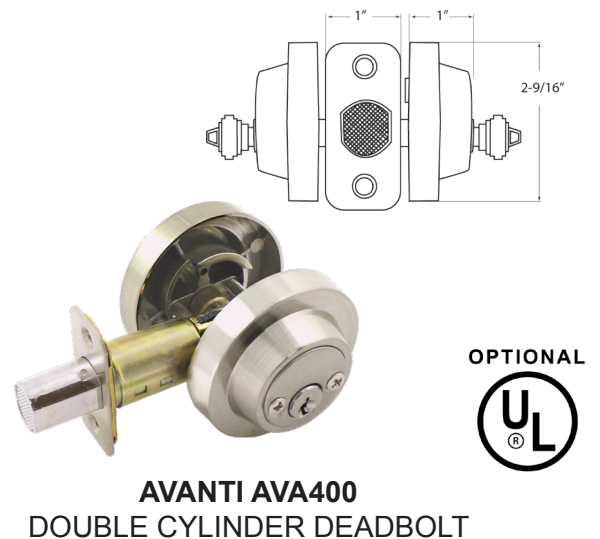

# VANGUARD SERIES LEVERSETS & DEADBOLTS

## FEATURES & SPECIFICATIONS

- ◆ ANSI Standard A156.2 Leversets and A156.5 Deadbolts, Grade 3
- ◆ Kwikset Keyway. Re-keyable for Master and Construction Keying
- ◆ Optional Weiser and Schlage "C" Keyway Available
- ◆ Optional 3-Hour Fire Rated UL Listed Latch
- ◆ Fits 1 3/8" to 1 3/4" Wood or Metal doors
- ◆ Reversible for Right and Left Handed Doors
- ◆ All Metal Body & Cylinder Construction
- ◆ Full 1" Throw Deadbolt with Hardened Steel Pin to Prevent Saw Cutting
- ◆ Deadbolt Comes with 2 3/8" or 2 3/4" Adjustable Backset, Size 1" x 2 1/4" Round Corner Standard; Square Corner and Drive-in Latch bolt Also Available
- ◆ Optional 1 1/4" x 3 5/8" Security Strike with 3" Screws Also Available
- ◆ Lever Comes with Round Corner Full Lip Strike
- ◆ Lever Comes with **6-way** 2 3/8" or 2 3/4" Adjustable Backset Convertible to Drive-In, Size 1" x 2 1/4" Round Corner Standard
- ◆ Square Corner Option also Available on Special Factory Order
- ◆ Easy Installation

## FUNCTIONS

- 00 - Entry (turn button)
- 05 - Storeroom (vestibule)
- 20 - Privacy (bed & bath, turn button)
- 30 - Passage (hall & closet)
- 40 - Active Dummy

**5 Year Finish Warranty  
25 Year Mechanical Warranty**