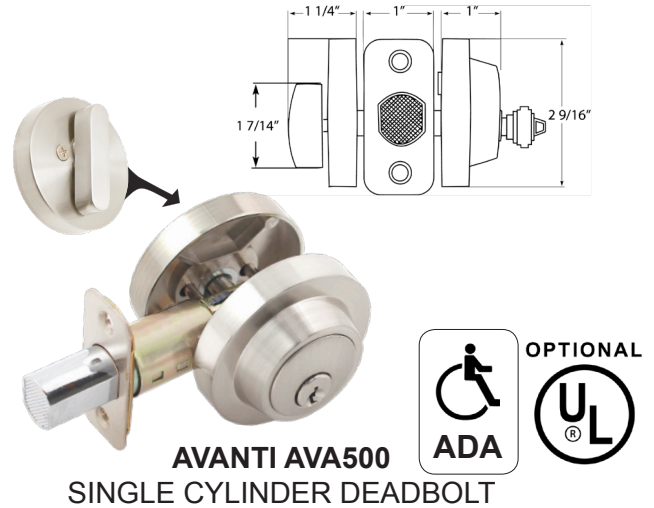

# VANGUARD SERIES LEVERSETS & DEADBOLTS

## FEATURES & SPECIFICATIONS

- ◆ ANSI Standard A156.2 Leversets and A156.5 Deadbolts, Grade 3
- ◆ Kwikset Keyway. Re-keyable for Master and Construction Keying
- ◆ Optional Weiser and Schlage "C" Keyway Available
- ◆ Optional 3-Hour Fire Rated UL Listed Latch
- ◆ Fits 1 3/8" to 1 3/4" Wood or Metal doors
- ◆ Reversible for Right and Left Handed Doors
- ◆ All Metal Body & Cylinder Construction
- ◆ Full 1" Throw Deadbolt with Hardened Steel Pin to Prevent Saw Cutting
- ◆ Deadbolt Comes with 2 3/8" or 2 3/4" Adjustable Backset, Size 1" x 2 1/4" Round Corner Standard; Square Corner and Drive-in Latch bolt Also Available
- ◆ Optional 1 1/4" x 3 5/8" Security Strike with 3" Screws Also Available
- ◆ Lever Comes with Round Corner Full Lip Strike
- ◆ Lever Comes with **6-way** 2 3/8" or 2 3/4" Adjustable Backset Convertible to Drive-In, Size 1" x 2 1/4" Round Corner Standard
- ◆ Square Corner Option also Available on Special Factory Order
- ◆ Easy Installation

## FUNCTIONS

- 00 - Entry (turn button)
- 05 - Storeroom (vestibule)
- 20 - Privacy (bed & bath, turn button)
- 30 - Passage (hall & closet)
- 40 - Active Dummy

**5 Year Finish Warranty  
25 Year Mechanical Warranty**