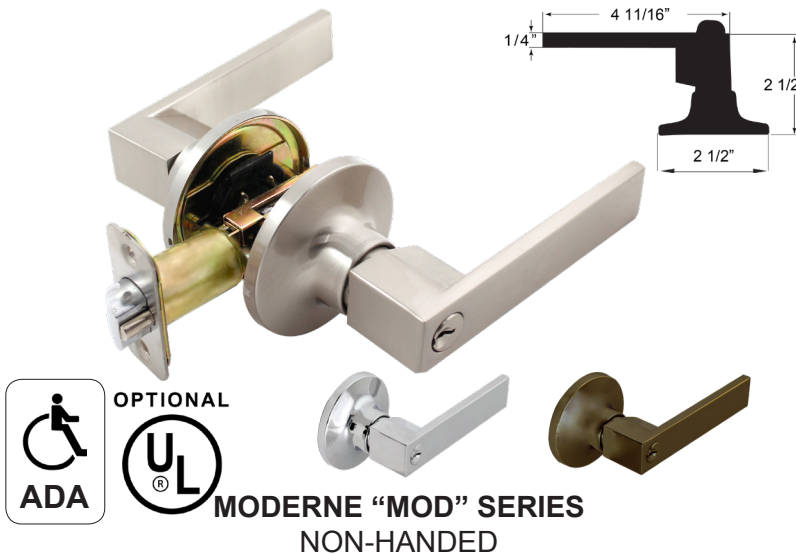

# VANGUARD SERIES LEVERSETS & DEADBOLTS

## FEATURES & SPECIFICATIONS

- ◆ ANSI Standard A156.2 Leversets and A156.5 Deadbolts, Grade 3
- ◆ Kwikset Keyway. Re-keyable for Master and Construction Keying
- ◆ Optional Weiser and Schlage "C" Keyway Available
- ◆ Optional 3-Hour Fire Rated UL Listed Latch
- ◆ Fits 1 3/8" to 1 3/4" Wood or Metal doors
- ◆ Reversible for Right and Left Handed Doors
- ◆ All Metal Body & Cylinder Construction
- ◆ Full 1" Throw Deadbolt with Hardened Steel Pin to Prevent Saw Cutting
- ◆ Deadbolt Comes with 2 3/8" or 2 3/4" Adjustable Backset, Size 1" x 2 1/4" Round Corner Standard; Square Corner and Drive-in Latch bolt Also Available
- ◆ Optional 1 1/4" x 3 5/8" Security Strike with 3" Screws Also Available
- ◆ Lever Comes with Round Corner Full Lip Strike
- ◆ Lever Comes with **6-way** 2 3/8" or 2 3/4" Adjustable Backset Convertible to Drive-In, Size 1" x 2 1/4" Round Corner Standard
- ◆ Square Corner Option also Available on Special Factory Order
- ◆ Easy Installation

## FINISHES

- ◆ US15 - Satin Nickel
- ◆ US11P - Venetian Bronze
- ◆ US3 - Polished Brass
- ◆ US5 - Antique Brass
- ◆ US26D - Satin Chrome
- ◆ US26 - Polished Chrome
- ◆ US15A - Antique Nickel
- ◆ **Refer to price list for stock finishes**
- ◆ Other finishes available upon request based on quantity with factory lead time

## FUNCTIONS

- 00 - Entry (turn button)
- 05 - Storeroom (vestibule)
- 20 - Privacy (bed & bath, turn button)
- 30 - Passage (hall & closet)
- 40 - Active Dummy

**5 Year Finish Warranty  
25 Year Mechanical Warranty**