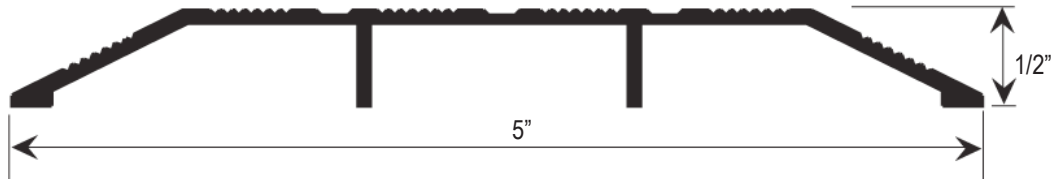

CR 2000 SERIES

ITEM #	SIZE	FINISH	LENGTH				PCS /MC	UNIT
			36"	48"	72"	96"		
CR2704	1/2" H x 4" W	ALUM	For pricing & availability inquiries contact your Local Distributor or click here for the list of our Sales Representatives				20	Ea.
		DURO						

ITEM #	SIZE	FINISH	LENGTH				PCS /MC	UNIT
			36"	48"	72"	96"		
CR2715	1/2" H x 5" W	ALUM	For pricing & availability inquiries contact your Local Distributor or click here for the list of our Sales Representatives				20	Ea.
		DURO						

ITEM #	SIZE	FINISH	LENGTH				PCS /MC	UNIT
			36"	48"	72"	96"		
CR27105	1/2" H x 5" W	ALUM	For pricing & availability inquiries contact your Local Distributor or click here for the list of our Sales Representatives				20	Ea.
		DURO						