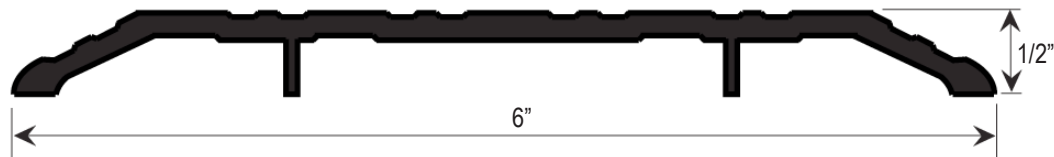

CR 2000 SERIES

ITEM #	SIZE	FINISH	LENGTH				PCS /MC	UNIT
			36"	48"	72"	96"		
CR2704	1/2" H x 4" W	ALUM	For pricing & availability inquiries contact your Local Distributor or click here for the list of our Sales Representatives				20	Ea.
		DURO						

ITEM #	SIZE	FINISH	LENGTH				PCS /MC	UNIT
			36"	48"	72"	96"		
CR2715	1/2" H x 5" W	ALUM	For pricing & availability inquiries contact your Local Distributor or click here for the list of our Sales Representatives				20	Ea.
		DURO						

ITEM #	SIZE	FINISH	LENGTH				PCS /MC	UNIT
			36"	48"	72"	96"		
CR27105	1/2" H x 5" W	ALUM	For pricing & availability inquiries contact your Local Distributor or click here for the list of our Sales Representatives				20	Ea.
		DURO						