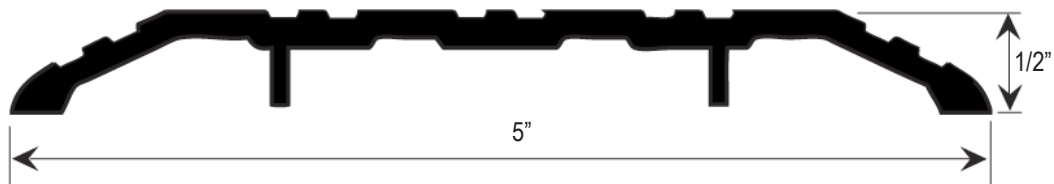

CR 2000 SERIES

ITEM #	SIZE	FINISH	LENGTH				PCS /MC	UNIT
			36"	48"	72"	96"		
CR2704	1/2" H x 4" W	ALUM	For pricing & availability inquiries contact your Local Distributor or click here for the list of our Sales Representatives				20	Ea.
		DURO						

ITEM #	SIZE	FINISH	LENGTH				PCS /MC	UNIT
			36"	48"	72"	96"		
CR2715	1/2" H x 5" W	ALUM	For pricing & availability inquiries contact your Local Distributor or click here for the list of our Sales Representatives				20	Ea.
		DURO						