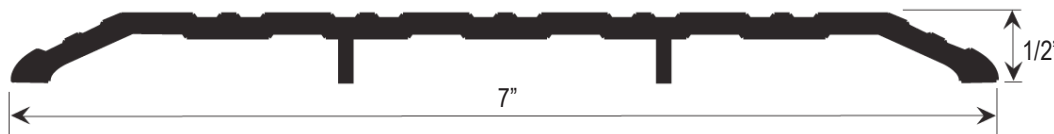

ITEM #	SIZE	FINISH	LENGTH				PCS /MC	UNIT
			36"	48"	72"	96"		
CR2767	1/2" H x 7" W	ALUM	For pricing & availability inquiries contact your Local Distributor or click here for the list of our Sales Representatives				20	Ea.
		DURO