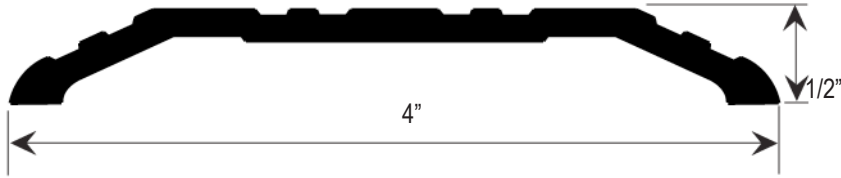

CR 2000 SERIES

ITEM #	SIZE	FINISH	LENGTH				PCS /MC	UNIT
			36"	48"	72"	96"		
CR2704	1/2" H x 4" W	ALUM	For pricing & availability inquiries contact your Local Distributor or click here for the list of our Sales Representatives				20	Ea.
		DURO						

ITEM #	SIZE	FINISH	LENGTH				PCS /MC	UNIT
			36"	48"	72"	96"		
CR2715	1/2" H x 5" W	ALUM	For pricing & availability inquiries contact your Local Distributor or click here for the list of our Sales Representatives				20	Ea.
		DURO						