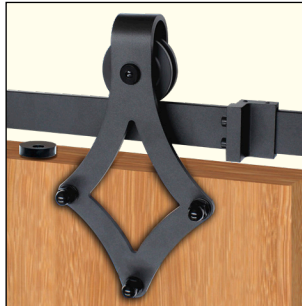

SLIDING DOOR HARDWARE

- ▶ Blends seamlessly with modern, rustic, classic, or contemporary interior designs.
- ▶ **With optional Soft Close System**
- ▶ Provides a unique and clean look to any interior doorway or room divider
- ▶ Contains ultra-quiet rollers for smoother operation
- ▶ Includes standard bumpers on both sides
- ▶ Has a durable Powder Coated Matte Black finish
- ▶ Includes all mounting accessories for easy assembly
- ▶ **DOOR NOT INCLUDED.**

ACCESSORIES

BDHCP (Track Connector)
Securely connects 2 door tracks with easy installation.

SCSBDH (Soft Close System)

Pair of Soft Close System at both ends. Comes as a complete set with door track and components. Easy installation on roller track without the need to mortise on door.

BDH SERIES - BLACK BARN DOOR HARDWARE

Item: BDH3166 (6 ft.)
BDH3180 (8 ft.)
Tracks with Soft Close System:
SCSBDH3166 (6 ft.)
SCSBDH3180 (8 ft.)
Mounting Style: Top
Design: Single Wheel

Item: BDH3366 (6 ft.)
BDH3380 (8 ft.)
Tracks with Soft Close System:
SCSBDH3366 (6 ft.)
SCSBDH3380 (8 ft.)
Mounting Style: Surface
Design: Diamond