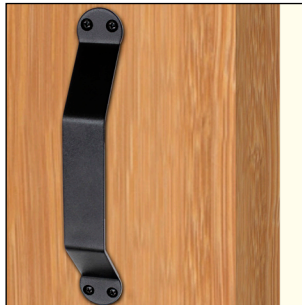

Item: BDPUL6000
Flat Type Door Handle