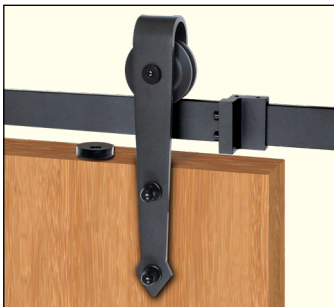

SLIDING DOOR HARDWARE

- ▶ Blends seamlessly with modern, rustic, classic, or contemporary interior designs.
- ▶ **With optional Soft Close System**
- ▶ Provides a unique and clean look to any interior doorway or room divider
- ▶ Contains ultra-quiet rollers for smoother operation
- ▶ Includes standard bumpers on both sides
- ▶ Has a durable Powder Coated Matte Black finish
- ▶ Includes all mounting accessories for easy assembly
- ▶ **DOOR NOT INCLUDED.**

ACCESSORIES

BDHCP (Track Connector)
Securely connects 2 door tracks with easy installation.

SCSBDH (Soft Close System)

Pair of Soft Close System at both ends. Comes as a complete set with door track and components. Easy installation on roller track without the need to mortise on door.

BDH SERIES - BLACK BARN DOOR HARDWARE

Item: BDH3166 (6 ft.)
BDH3180 (8 ft.)
Tracks with Soft Close System:
SCSBDH3166 (6 ft.)
SCSBDH3180 (8 ft.)
Mounting Style: Top
Design: Single Wheel

Item: BDH3366 (6 ft.)
BDH3380 (8 ft.)
Tracks with Soft Close System:
SCSBDH3366 (6 ft.)
SCSBDH3380 (8 ft.)
Mounting Style: Surface
Design: Diamond

Item: BDH3066 (6 ft.)
BDH3080 (8 ft.)
Tracks with Soft Close System:
SCSBDH3066 (6 ft.)
SCSBDH3080 (8 ft.)
Mounting Style: Surface
Design: Strap Wheel

Item: BDH3466 (6 ft.)
BDH3480 (8 ft.)
Tracks with Soft Close System:
SCSBDH3466 (6 ft.)
SCSBDH3480 (8 ft.)
Mounting Style: Surface
Design: Horseshoe