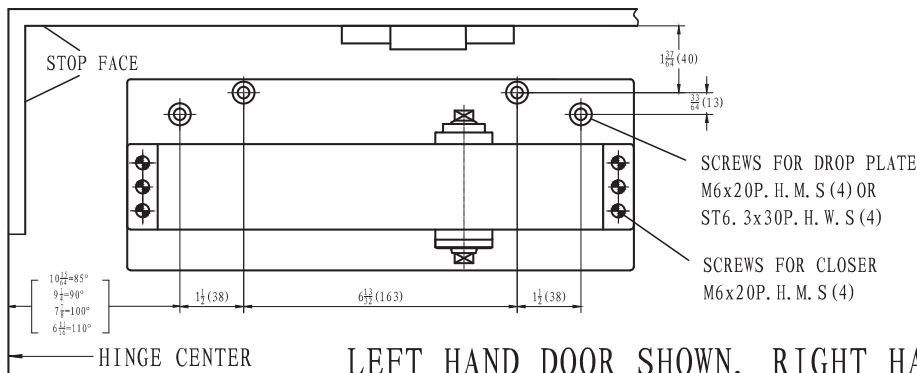

HOSRPS/900

MAXIMUM OPENING 110°

FOR TOP RAIL LESS THAN 5-1/2", DROP PLATE WILL BE REQUIRED

PUSH SIDE MOUNTING

ON DROP PLATE

IMPORTANT
USE SPACER BLOCK PROVIDED FOR
FIFTH SCREW

LEFT HAND DOOR SHOWN. RIGHT HAND OPPOSITE