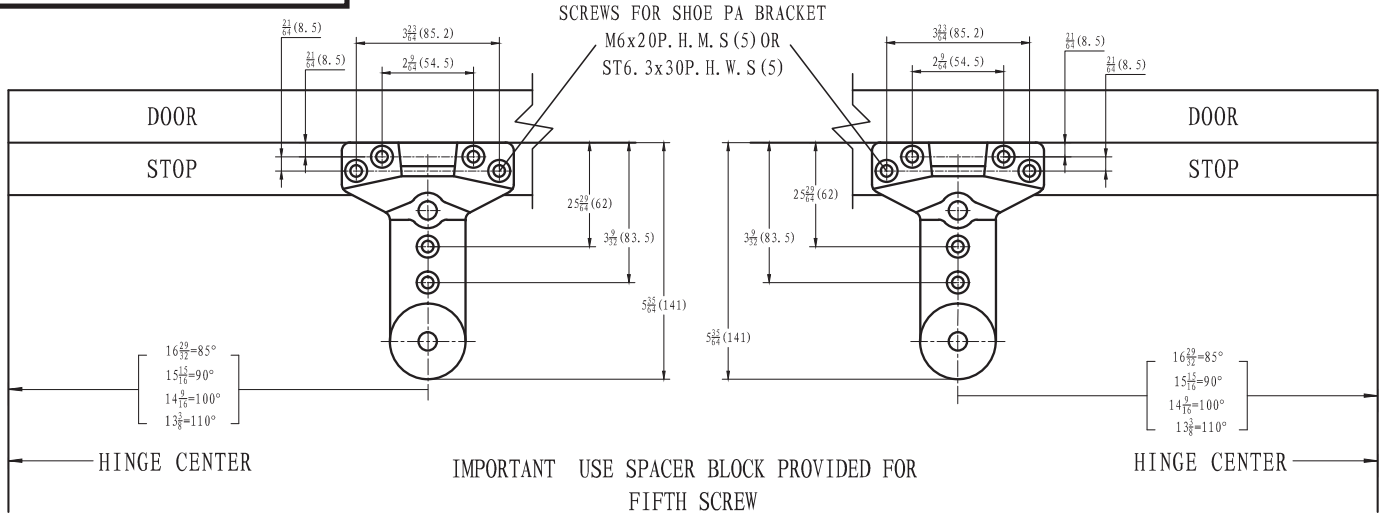

HOSRPS/900

MAXIMUM OPENING 110°

FOR TOP RAIL LESS THAN 5-1/2", DROP PLATE WILL BE REQUIRED

PUSH SIDE MOUNTING

ON DROP PLATE

IMPORTANT
USE SPACER BLOCK PROVIDED FOR
FIFTH SCREW

LEFT HAND DOOR SHOWN. RIGHT HAND OPPOSITE