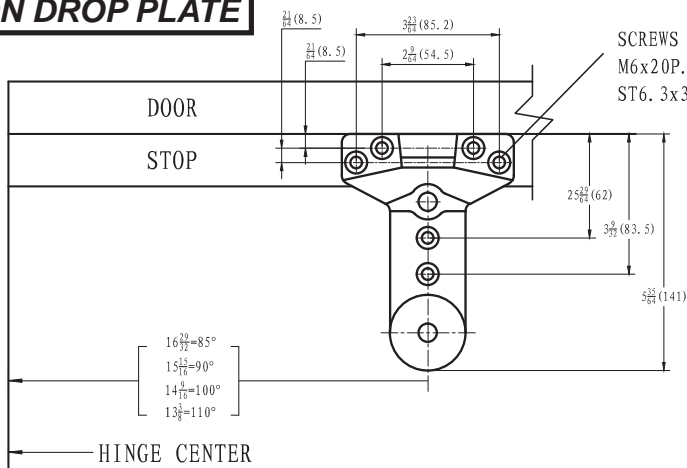

HOSRPS/900

MAXIMUM OPENING 110°

FOR TOP RAIL LESS THAN 5-1/2", DROP PLATE WILL BE REQUIRED

PUSH SIDE MOUNTING

ON DROP PLATE

IMPORTANT
USE SPACER BLOCK PROVIDED FOR
FIFTH SCREW

LEFT HAND DOOR SHOWN. RIGHT HAND OPPOSITE