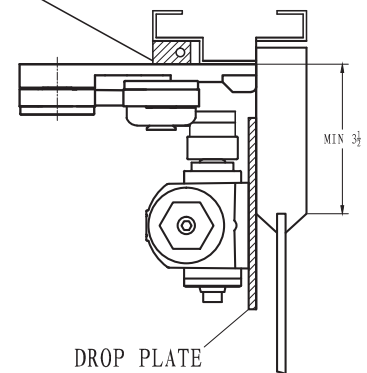

HOSRPS/900

MAXIMUM OPENING 110°

FOR TOP RAIL LESS THAN 5-1/2", DROP PLATE WILL BE REQUIRED

PUSH SIDE MOUNTING

ON DROP PLATE

IMPORTANT
USE SPACER BLOCK PROVIDED FOR
FIFTH SCREW

LEFT HAND DOOR SHOWN. RIGHT HAND OPPOSITE