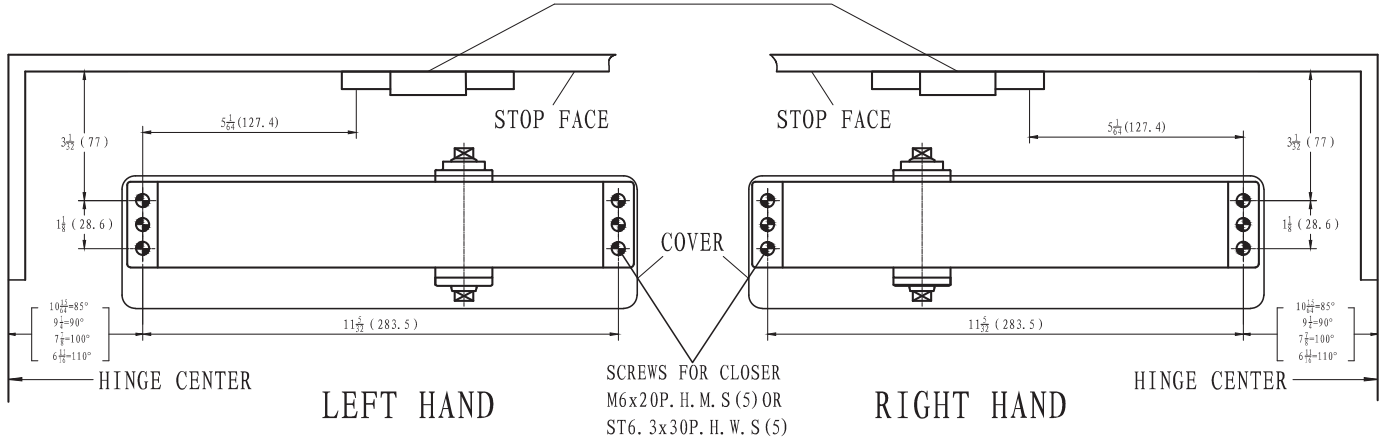

HOSRPS/900

MAXIMUM OPENING 110°

FOR TOP RAIL LESS THAN 5-1/2", DROP PLATE WILL BE REQUIRED

PUSH SIDE MOUNTING

ON DROP PLATE

IMPORTANT
USE SPACER BLOCK PROVIDED FOR
FIFTH SCREW

LEFT HAND DOOR SHOWN. RIGHT HAND OPPOSITE