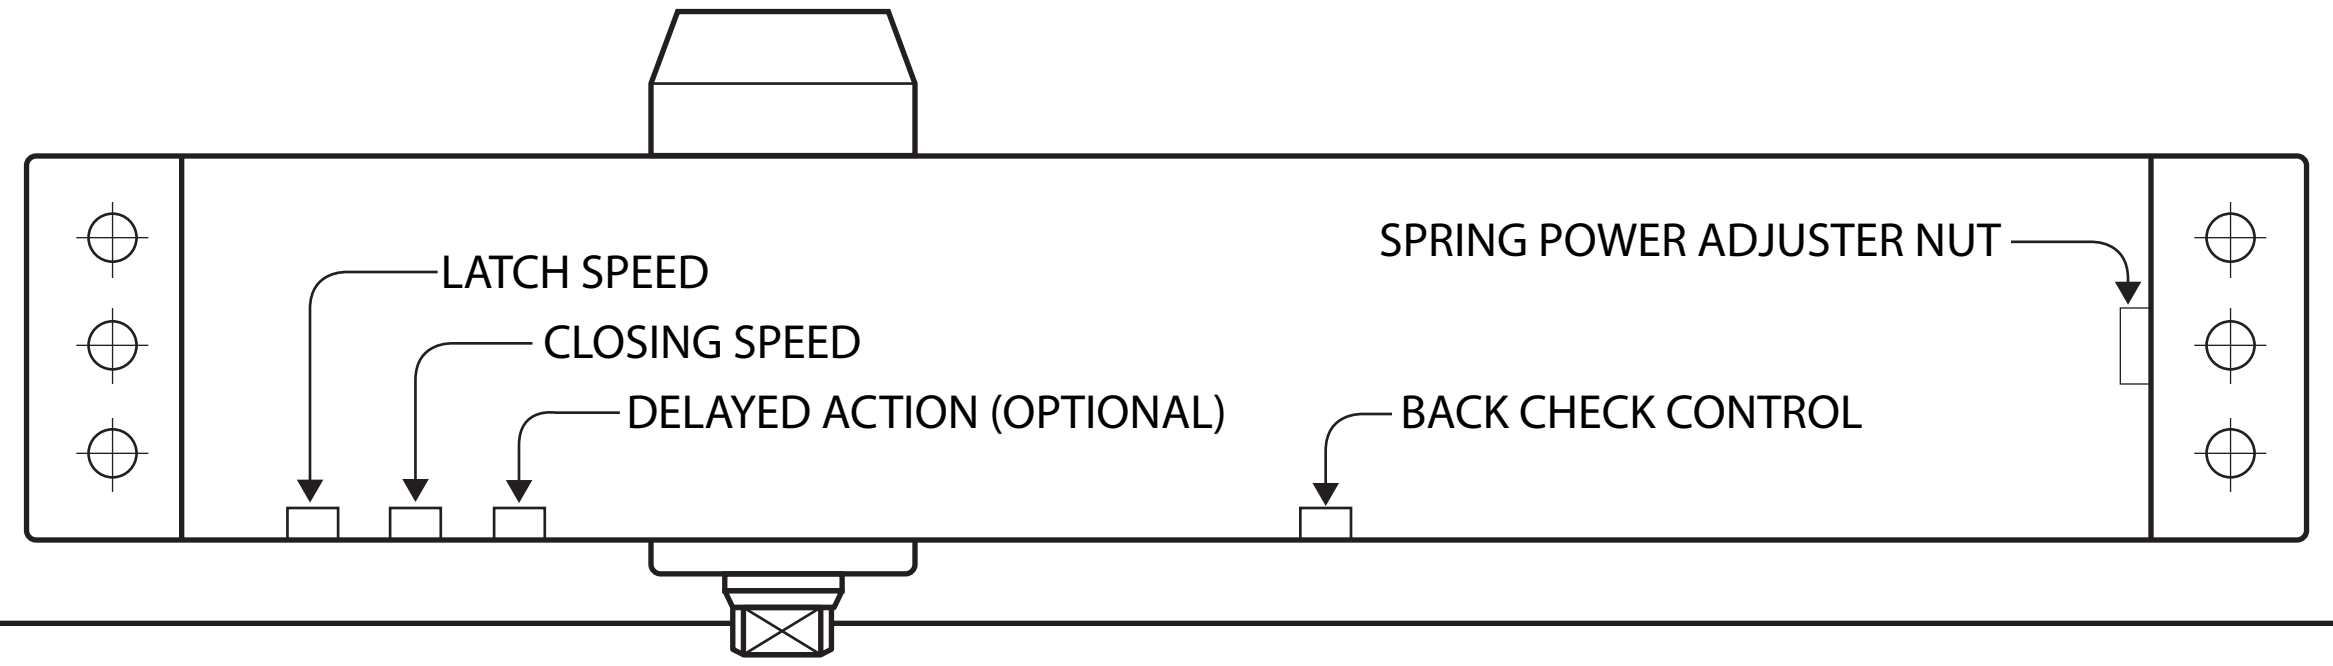

**900 SERIES
TOP JAMB APPLICATION
TEMPLATE FOR LEFT HAND DOOR (PUSH SIDE)**

UPPER FRAME

DOOR EDGE FOR
120° DOOR OPENING

DOOR EDGE FOR
180° DOOR OPENING