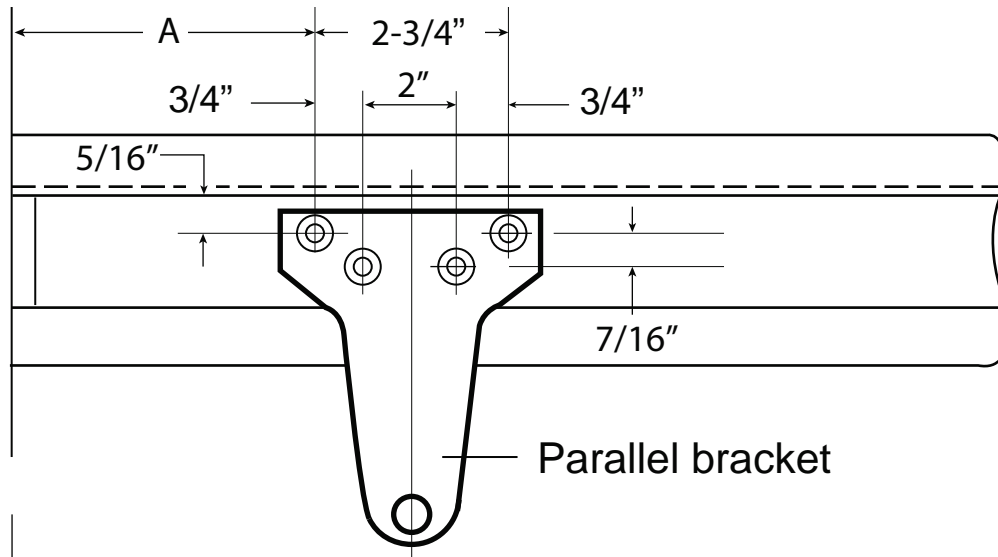

OPENING	DIM. A
To 120°	6-1/2" (165.1mm)
120°-180°	4" (101.6mm)

NOTE: Illustration shows LEFT HAND DOOR configuration. For RIGHT HAND DOOR, reverse template.

6605 Flotilla St.
 City of Commerce
 CA 90040 USA
 Tel: (323) 888-6601
 FAX: (323) 888-6699
 Website: cal-royal.com
 Email: sales@cal-royal.com

DESCRIPTION:			SCALE:
740 DOOR CLOSER REGULAR ARM INSTALLATION TEMPLATE- PULL SIDE			NOT TO SCALE
ANSI:	UNIT:	VERSION:	BY:
	inches [mm]	ver. 1.0 rev. 04/12	bteves/adg

 Hinge or
Pivot

OPENING	DIM. A
To 120°	6-1/2" (165.1mm)
120°-180°	4" (101.6mm)

DESCRIPTION:			SCALE:
740 DOOR CLOSER TOP JAMB INSTALLATION TEMPLATE- PUSH SIDE			NOT TO SCALE
ANSI:	UNIT:	VERSION:	BY:
	inches [mm]	ver. 1.0 rev. 04/12	bteves/adg

OPENING	DIM. A	DIM. B
To 120°	8-5/8" (219mm)	6-15/16" (176.2mm)
120°-180°	6-9/16" (166.7mm)	5-13/16" (131.8mm)

DESCRIPTION:

740 DOOR CLOSER
PARALLEL ARM INSTALLATION TEMPLATE- PUSH SIDE

SCALE:

NOT TO SCALE

ANSI:

UNIT:

inches [mm]

VERSION: