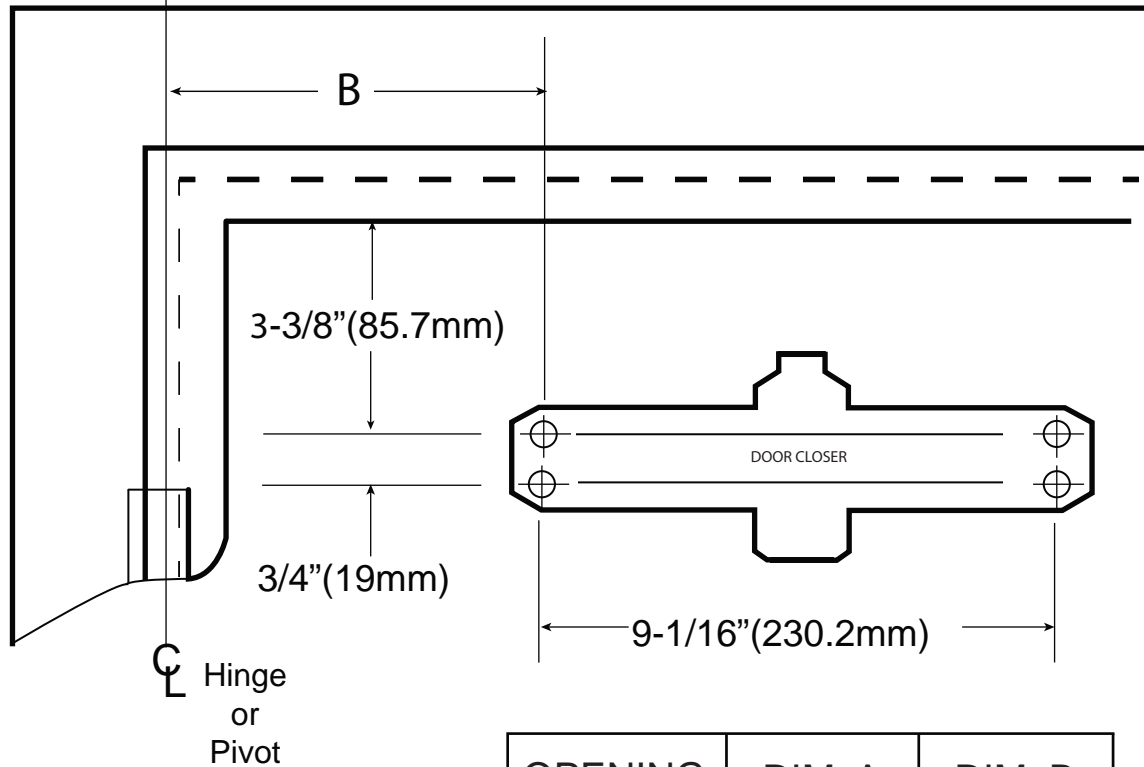

OPENING	DIM. A
To 120°	6-1/2" (165.1mm)
120°-180°	4" (101.6mm)

NOTE: Illustration shows LEFT HAND DOOR configuration. For RIGHT HAND DOOR, reverse template.

6605 Flotilla St.
 City of Commerce
 CA 90040 USA
 Tel: (323) 888-6601
 FAX: (323) 888-6699
 Website: cal-royal.com
 Email: sales@cal-royal.com

DESCRIPTION:			SCALE:
740 DOOR CLOSER REGULAR ARM INSTALLATION TEMPLATE- PULL SIDE			NOT TO SCALE
ANSI:	UNIT:	VERSION:	BY:
	inches [mm]	ver. 1.0 rev. 04/12	bteves/adg

 Hinge or
Pivot

OPENING	DIM. A
To 120°	6-1/2" (165.1mm)
120°-180°	4" (101.6mm)

DESCRIPTION:			SCALE:
740 DOOR CLOSER TOP JAMB INSTALLATION TEMPLATE- PUSH SIDE			NOT TO SCALE
ANSI:	UNIT:	VERSION:	BY:
	inches [mm]	ver. 1.0 rev. 04/12	bteves/adg

OPENING	DIM. A	DIM. B
To 120°	8-5/8" (219mm)	6-15/16" (176.2mm)
120°-180°	6-9/16" (166.7mm)	5-13/16" (131.8mm)

DESCRIPTION:

740 DOOR CLOSER
PARALLEL ARM INSTALLATION TEMPLATE- PUSH SIDE

SCALE:

NOT TO SCALE

ANSI:

UNIT:

inches [mm]

VERSION: