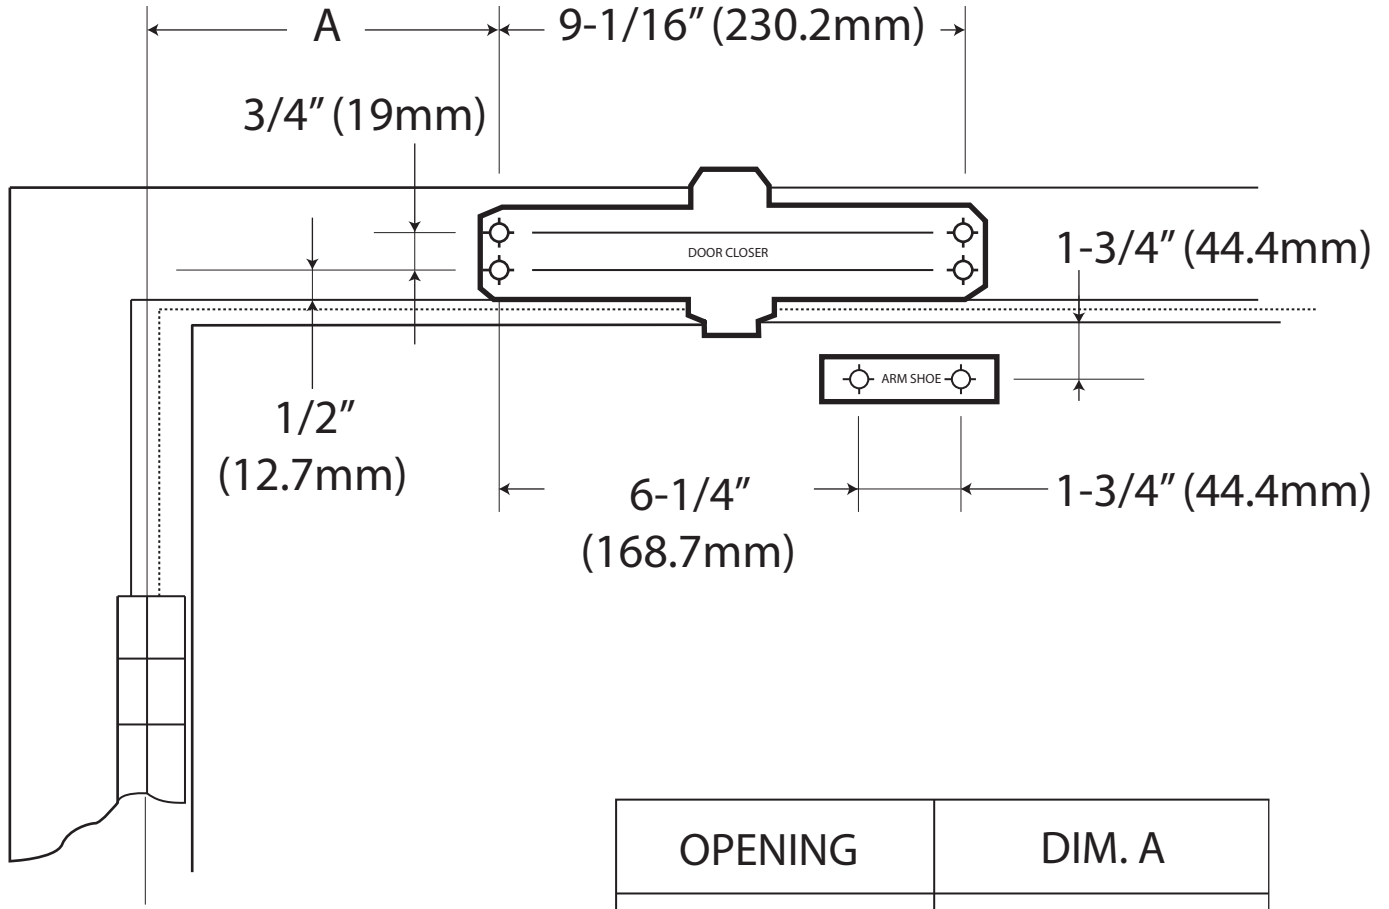

OPENING	DIM. A
To 120°	6-1/2" (165.1mm)
120°-180°	4" (101.6mm)

NOTE: Illustration shows LEFT HAND DOOR configuration. For RIGHT HAND DOOR, reverse template.

6605 Flotilla St.
 City of Commerce
 CA 90040 USA
 Tel: (323) 888-6601
 FAX: (323) 888-6699
 Website: cal-royal.com
 Email: sales@cal-royal.com

DESCRIPTION:			SCALE:
740 DOOR CLOSER REGULAR ARM INSTALLATION TEMPLATE- PULL SIDE			NOT TO SCALE
ANSI:	UNIT:	VERSION:	BY:
	inches [mm]	ver. 1.0 rev. 04/12	bteves/adg

 Hinge or
Pivot

OPENING	DIM. A
To 120°	6-1/2" (165.1mm)
120°-180°	4" (101.6mm)

DESCRIPTION:			SCALE:
740 DOOR CLOSER TOP JAMB INSTALLATION TEMPLATE- PUSH SIDE			NOT TO SCALE
ANSI:	UNIT:	VERSION:	BY:
	inches [mm]	ver. 1.0 rev. 04/12	bteves/adg

OPENING	DIM. A	DIM. B
To 120°	8-5/8" (219mm)	6-15/16" (176.2mm)
120°-180°	6-9/16" (166.7mm)	5-13/16" (131.8mm)

DESCRIPTION:

740 DOOR CLOSER
PARALLEL ARM INSTALLATION TEMPLATE- PUSH SIDE

SCALE:

NOT TO SCALE

ANSI:

UNIT:

inches [mm]

VERSION: