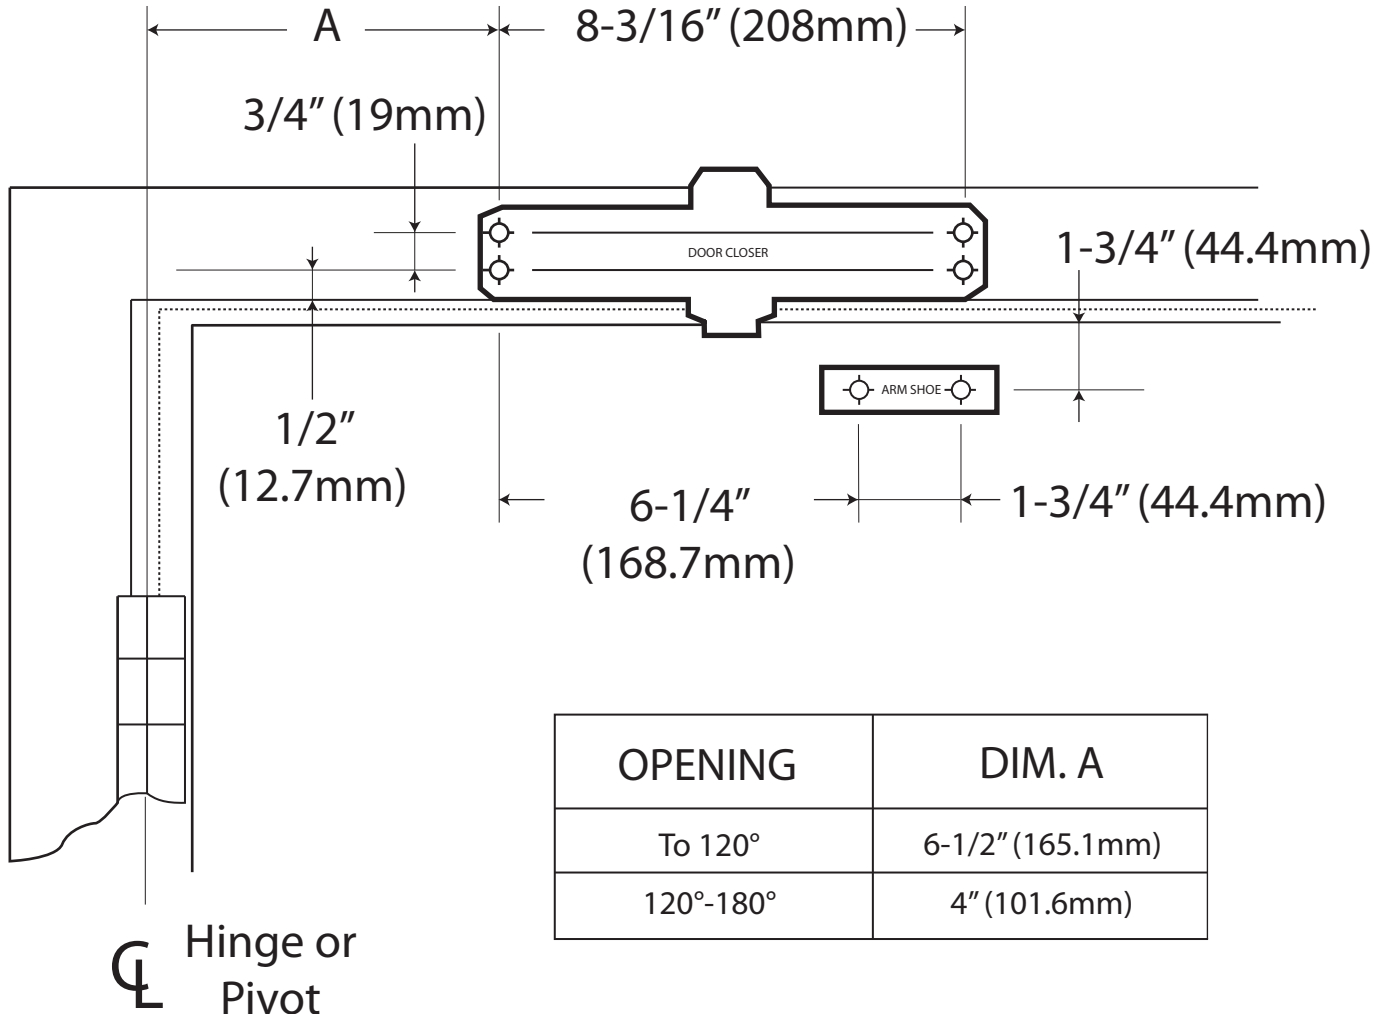

OPENING	DIM. A
To 120°	6-1/2" (165.1mm)
120°-180°	4" (101.6mm)

**NOTE:** Illustration shows LEFT HAND DOOR configuration. For RIGHT HAND DOOR, reverse template.

	6605 Flotilla St. City of Commerce CA 90040 USA Tel: (323) 888-6601 FAX: (323) 888-6699 Website: cal-royal.com Email: sales@cal-royal.com	<b>DESCRIPTION:</b> 720 DOOR CLOSER REGULAR ARM INSTALLATION TEMPLATE- PULL SIDE	<b>SCALE:</b> NOT TO SCALE
	<b>ANSI:</b>	<b>UNIT:</b> inches [mm]	<b>VERSION:</b> ver. 1.0 rev. 04/12

OPENING	DIM. A
To 120°	6-1/2" (165.1mm)
120°-180°	4" (101.6mm)

**NOTE:** Illustration shows LEFT HAND DOOR configuration. For RIGHT HAND DOOR, reverse template.

6605 Flotilla St.  
 City of Commerce  
 CA 90040 USA  
 Tel: (323) 888-6601  
 FAX: (323) 888-6699  
 Website: cal-royal.com  
 Email: sales@cal-royal.com

<b>DESCRIPTION:</b>			<b>SCALE:</b>
720 DOOR CLOSER TOP JAMB INSTALLATION TEMPLATE- PUSH SIDE			NOT TO SCALE
<b>ANSI:</b>	<b>UNIT:</b>	<b>VERSION:</b>	<b>BY:</b>
	inches [mm]	ver. 1.0 rev. 04/12	bteves/adg

OPENING	DIM. A	DIM. B
To 120°	8-5/8" (219mm)	7-13/16" (198.4mm)
120°-180°	6-9/16" (166.7mm)	5-5/8" (142.9mm)

**NOTE:** Illustration shows LEFT HAND DOOR configuration. For RIGHT HAND DOOR, reverse template.