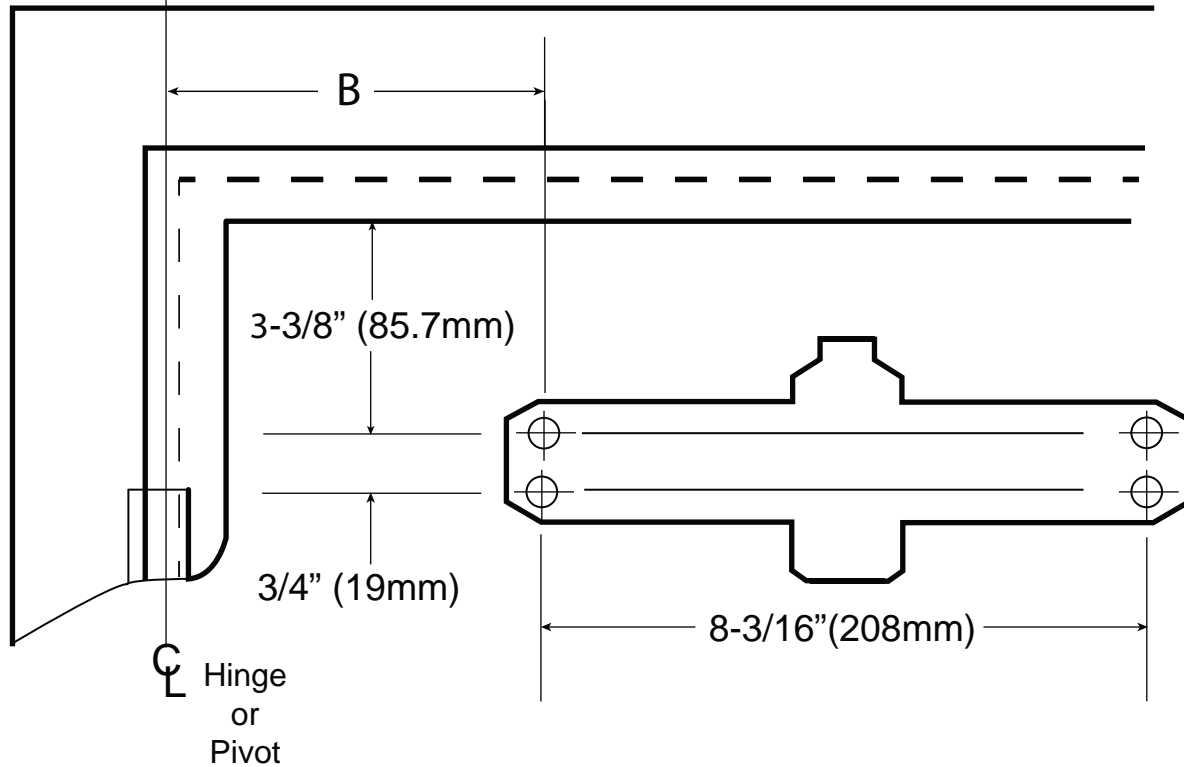

OPENING	DIM. A
To 120°	6-1/2" (165.1mm)
120°-180°	4" (101.6mm)

**NOTE:** Illustration shows LEFT HAND DOOR configuration. For RIGHT HAND DOOR, reverse template.

	6605 Flotilla St. City of Commerce CA 90040 USA Tel: (323) 888-6601 FAX: (323) 888-6699 Website: cal-royal.com Email: sales@cal-royal.com	<b>DESCRIPTION:</b> 720 DOOR CLOSER REGULAR ARM INSTALLATION TEMPLATE- PULL SIDE	<b>SCALE:</b> NOT TO SCALE
	<b>ANSI:</b>	<b>UNIT:</b> inches [mm]	<b>VERSION:</b> ver. 1.0 rev. 04/12

OPENING	DIM. A
To 120°	6-1/2" (165.1mm)
120°-180°	4" (101.6mm)

**NOTE:** Illustration shows LEFT HAND DOOR configuration. For RIGHT HAND DOOR, reverse template.

6605 Flotilla St.  
 City of Commerce  
 CA 90040 USA  
 Tel: (323) 888-6601  
 FAX: (323) 888-6699  
 Website: cal-royal.com  
 Email: sales@cal-royal.com

<b>DESCRIPTION:</b>			<b>SCALE:</b>
720 DOOR CLOSER TOP JAMB INSTALLATION TEMPLATE- PUSH SIDE			NOT TO SCALE
<b>ANSI:</b>	<b>UNIT:</b>	<b>VERSION:</b>	<b>BY:</b>
	inches [mm]	ver. 1.0 rev. 04/12	bteves/adg

OPENING	DIM. A	DIM. B
To 120°	8-5/8" (219mm)	7-13/16" (198.4mm)
120°-180°	6-9/16" (166.7mm)	5-5/8" (142.9mm)

**NOTE:** Illustration shows LEFT HAND DOOR configuration. For RIGHT HAND DOOR, reverse template.