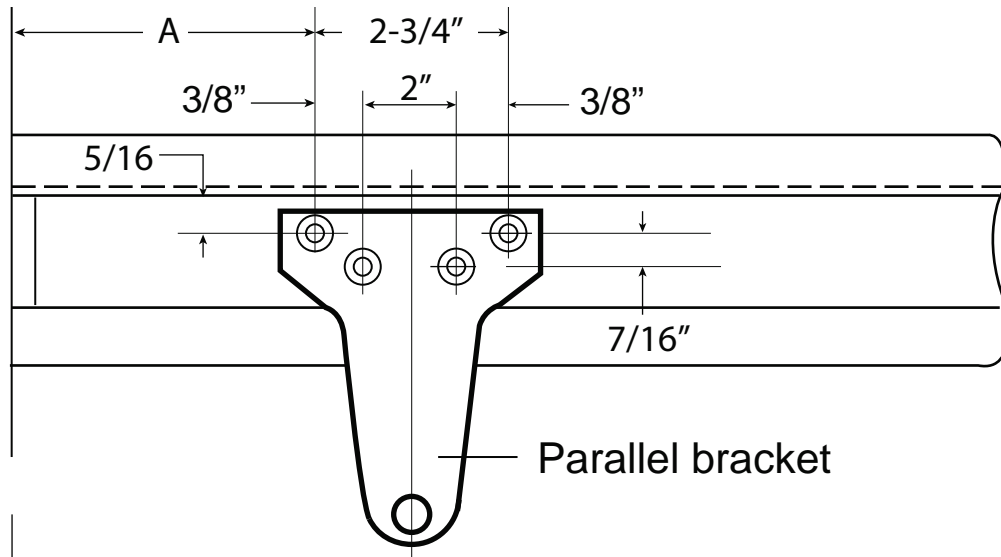

OPENING	DIM. A
To 120°	6-1/2" (165.1mm)
120°-180°	4" (101.6mm)

**NOTE:** Illustration shows LEFT HAND DOOR configuration. For RIGHT HAND DOOR, reverse template.

	6605 Flotilla St. City of Commerce CA 90040 USA Tel: (323) 888-6601 FAX: (323) 888-6699 Website: cal-royal.com Email: sales@cal-royal.com	<b>DESCRIPTION:</b> 720 DOOR CLOSER REGULAR ARM INSTALLATION TEMPLATE- PULL SIDE	<b>SCALE:</b> NOT TO SCALE
	<b>ANSI:</b>	<b>UNIT:</b> inches [mm]	<b>VERSION:</b> ver. 1.0 rev. 04/12

OPENING	DIM. A
To 120°	6-1/2" (165.1mm)
120°-180°	4" (101.6mm)

**NOTE:** Illustration shows LEFT HAND DOOR configuration. For RIGHT HAND DOOR, reverse template.

6605 Flotilla St.  
 City of Commerce  
 CA 90040 USA  
 Tel: (323) 888-6601  
 FAX: (323) 888-6699  
 Website: cal-royal.com  
 Email: sales@cal-royal.com

<b>DESCRIPTION:</b>			<b>SCALE:</b>
720 DOOR CLOSER TOP JAMB INSTALLATION TEMPLATE- PUSH SIDE			NOT TO SCALE
<b>ANSI:</b>	<b>UNIT:</b>	<b>VERSION:</b>	<b>BY:</b>
	inches [mm]	ver. 1.0 rev. 04/12	bteves/adg

OPENING	DIM. A	DIM. B
To 120°	8-5/8" (219mm)	7-13/16" (198.4mm)
120°-180°	6-9/16" (166.7mm)	5-5/8" (142.9mm)

**NOTE:** Illustration shows LEFT HAND DOOR configuration. For RIGHT HAND DOOR, reverse template.