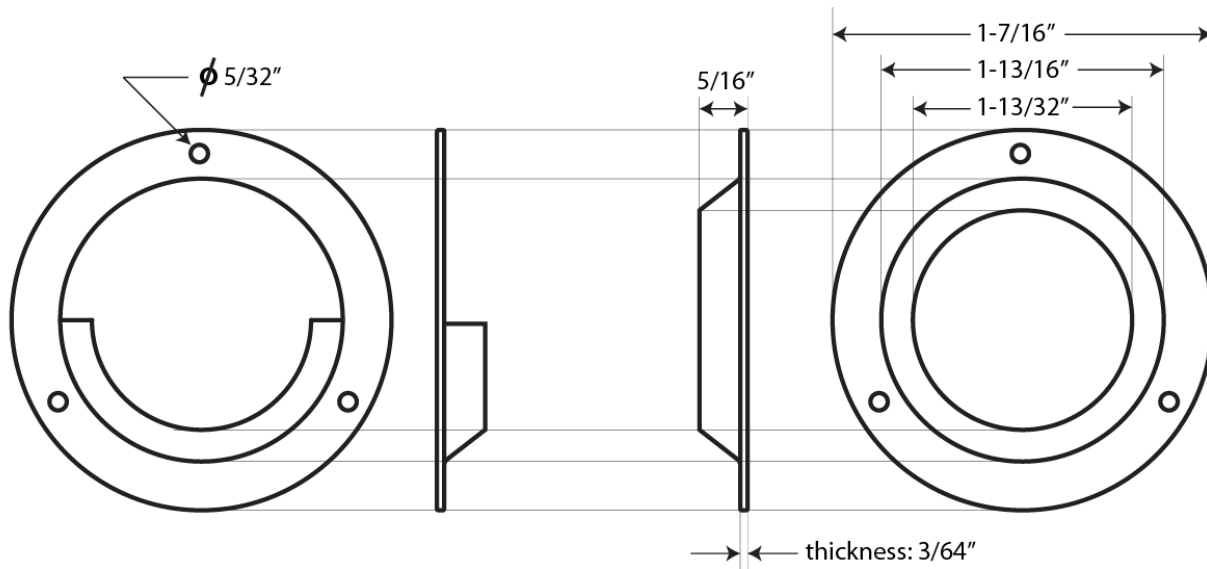

Steel Closet Pole Socket

- ⦿ Size: 1-3/8" pole
- ⦿ Sturdy steel material
- ⦿ Paired set
- ⦿ Individually poly-bagged with Screws (6 - #8 x3/4")
- ⦿ Finish: US3, US26

Cal-Royal Products, Inc.

6605 Flotilla St., City of Commerce, CA 90040 U.S.A.