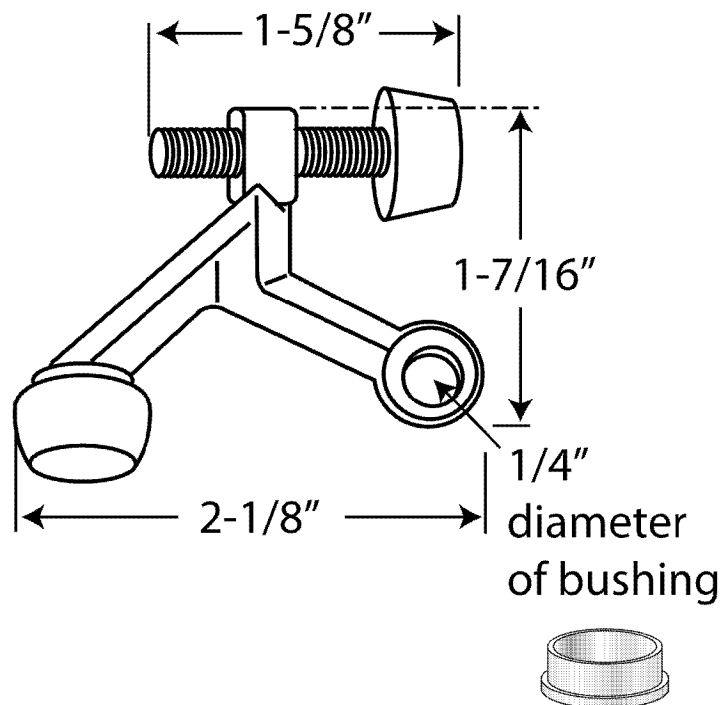

Residential Hinge Pin Door Stop with Nylon Bushing

- ⦿ Easy installation
- ⦿ Individually poly-bagged
- ⦿ For use on residential hinges
4" x 4" and 3-1/2" x 3-1/2"
- ⦿ Architectural finishes available

Cal-Royal Products, Inc.