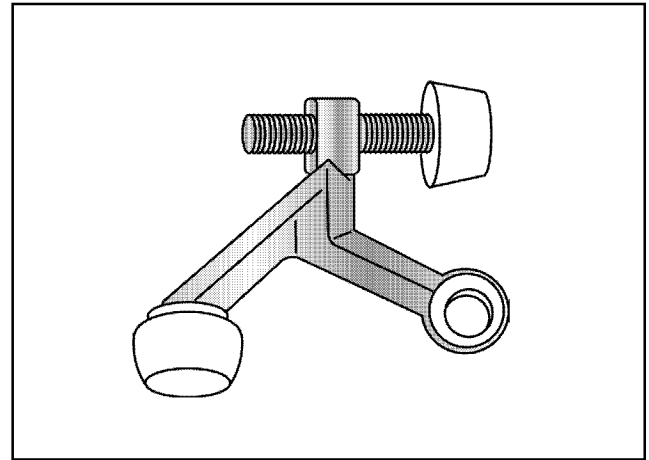

Residential Hinge Pin Door Stop with Nylon Bushing

- ⦿ Easy installation
- ⦿ Individually poly-bagged
- ⦿ For use on residential hinges
4" x 4" and 3-1/2" x 3-1/2"
- ⦿ Architectural finishes available

Cal-Royal Products, Inc.